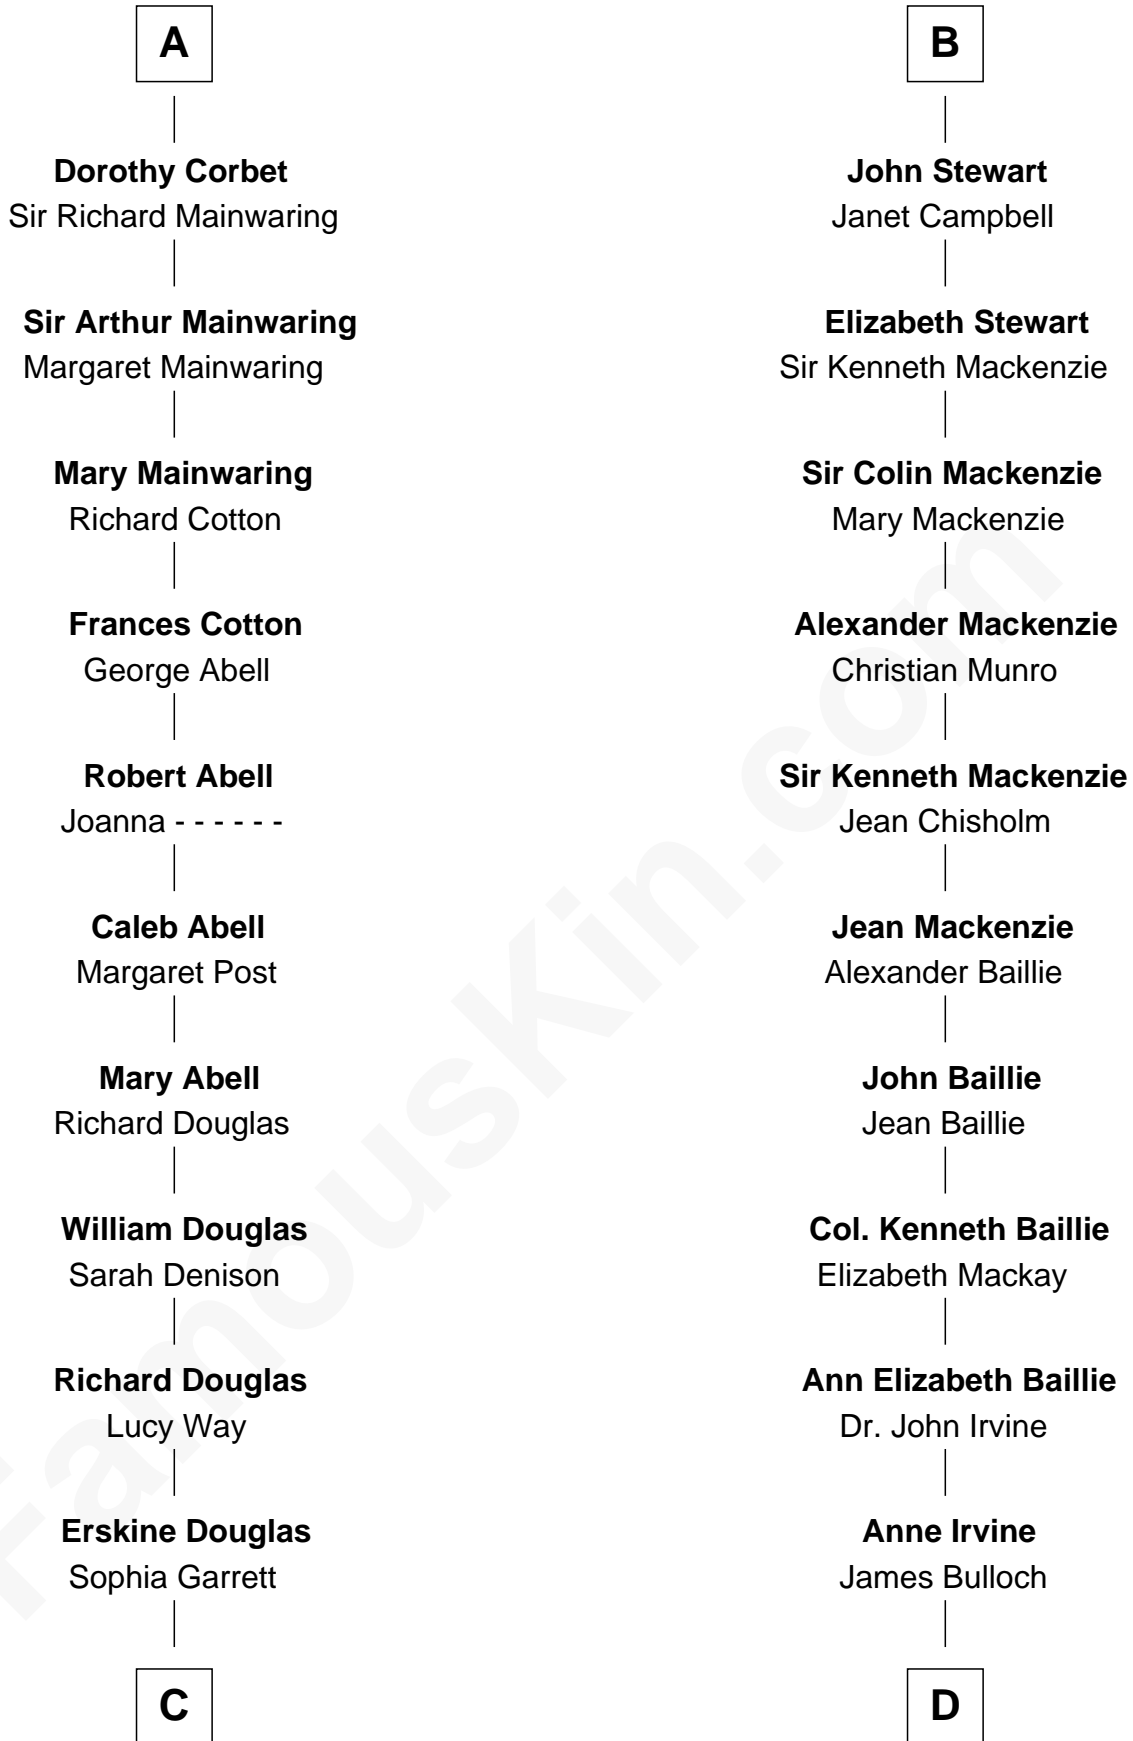

FamousKin.com

Relationship Chart of

Ileana Douglas

TV and Movie Actress

19th cousin 2 times removed of

Theodore Roosevelt

26th U.S. President

C

Emma Jane Douglas
Col. George Taliaferro Shackelford

Lena Priscilla Shackelford
Edouard Gregory Hesselberg

Melvyn Edouard Hesselberg
Rosalind Hightower

Gregory Hesselberg
Joan Georgescu

Illeana Douglas
TV and Movie Actress

D

James Stephens Bulloch
Martha Stewart

Martha Bulloch
Theodore Roosevelt

Theodore Roosevelt
26th U.S. President