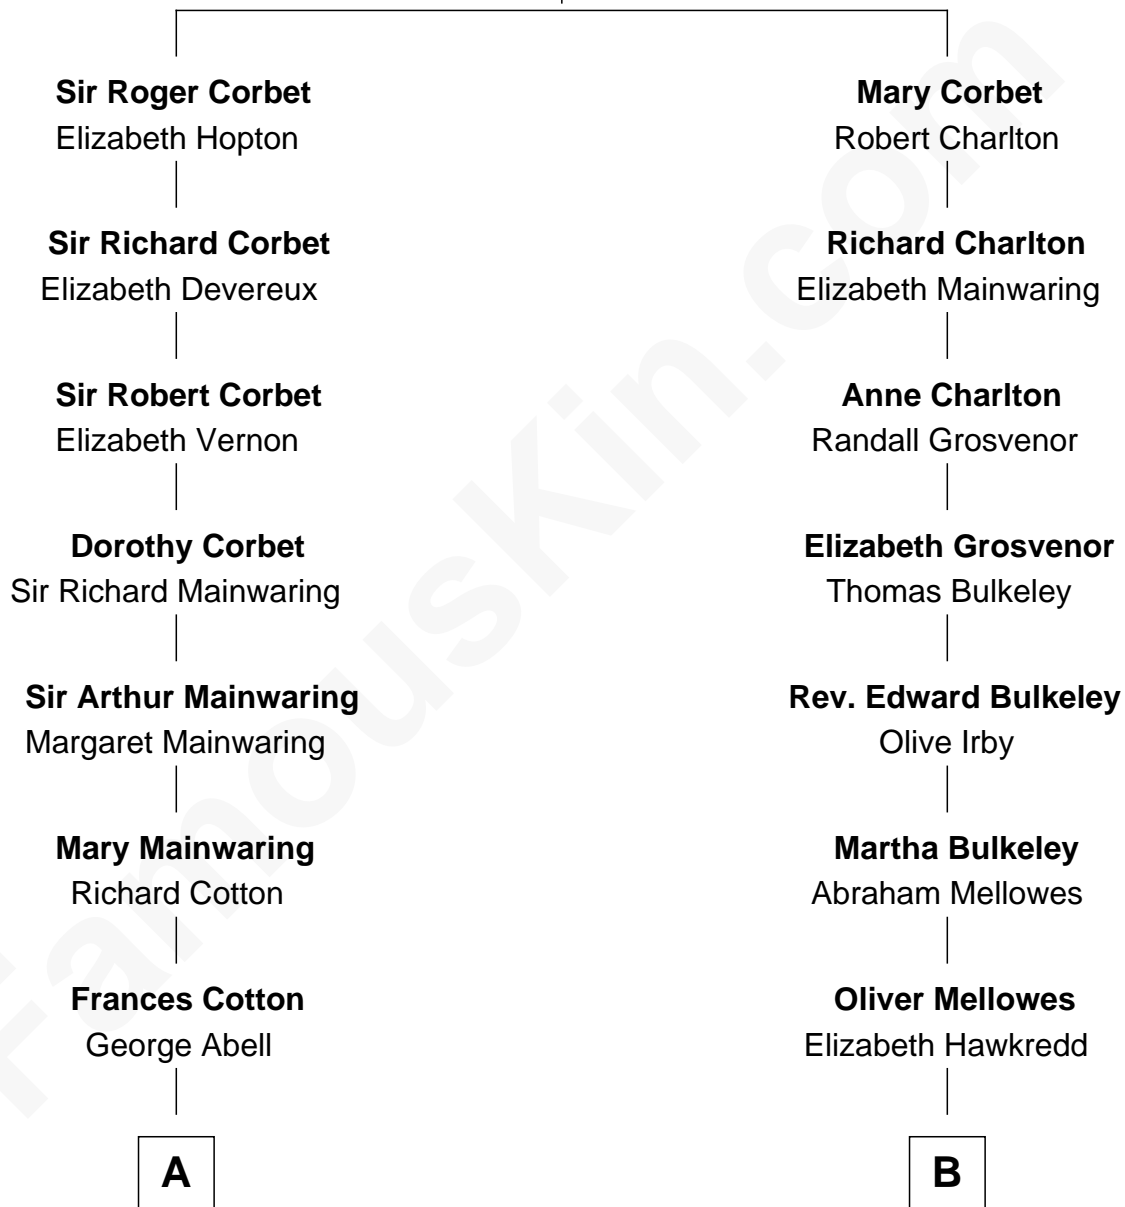

FamousKin.com Relationship Chart of

Illeana Douglas

TV and Movie Actress

15th cousin 2 times removed of

Alice (Lee) Roosevelt

First Wife of President Theodore Roosevelt

Sir Robert Corbet

Margaret - - - - -

Illeana Douglas photo by [Lan Bui](#) (CC BY-SA 2.0)