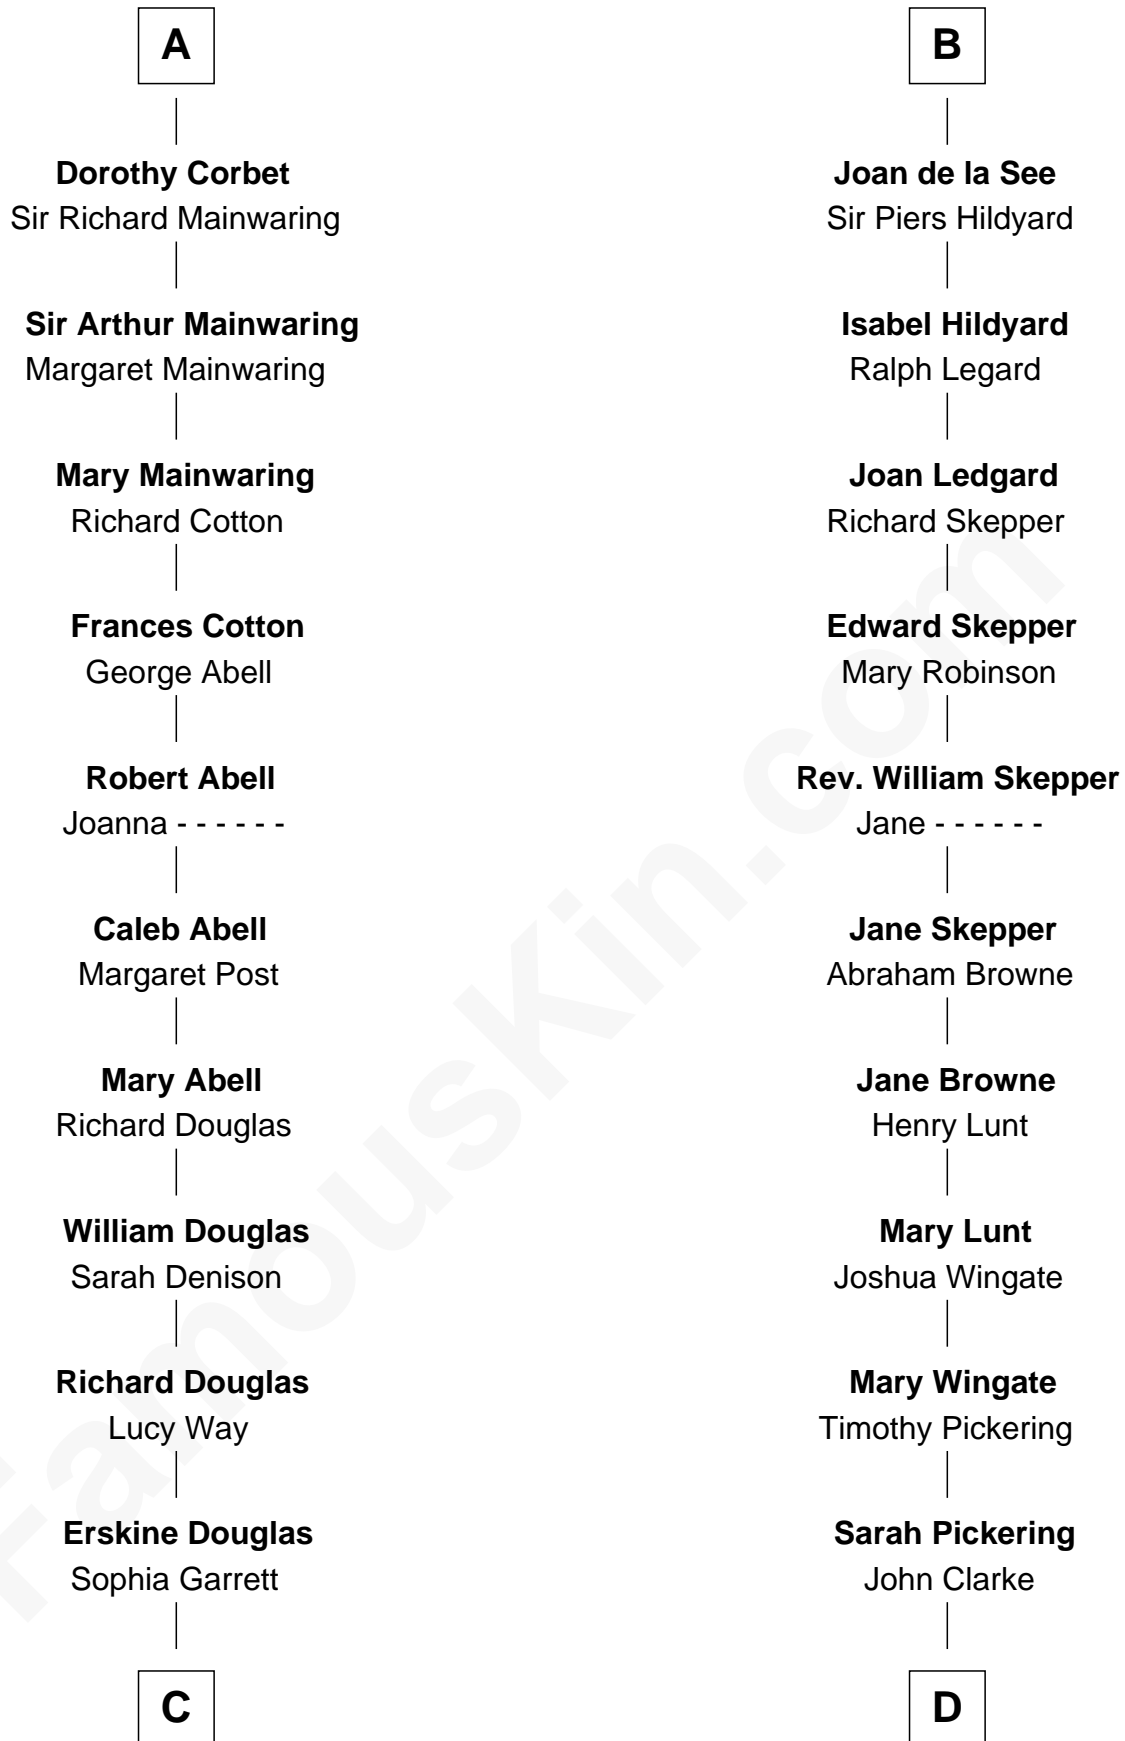

FamousKin.com Relationship Chart of

Illeana Douglas

TV and Movie Actress

21st cousin of

Alice (Lee) Roosevelt

First Wife of President Theodore Roosevelt

William de Ros
Maude de Vaux

Sir William de Ros
Margery de Badlesmere

Sir John de Tibetot
Margaret de Badlesmere

Sir Robert de Tibetot
Margaret Deincourt

Elizabeth de Tibetot
Sir Philip le Despencer

Margery Despencer
Sir Roger Wentworth

Sir Philip Wentworth
Mary Clifford

Elizabeth Wentworth
Sir Martin de la See

B

C

Emma Jane Douglas
Col. George Taliaferro Shackelford

Lena Priscilla Shackelford
Edouard Gregory Hesselberg

Melvyn Edouard Hesselberg
Rosalind Hightower

Gregory Hesselberg
Joan Georgescu

Illeana Douglas
TV and Movie Actress