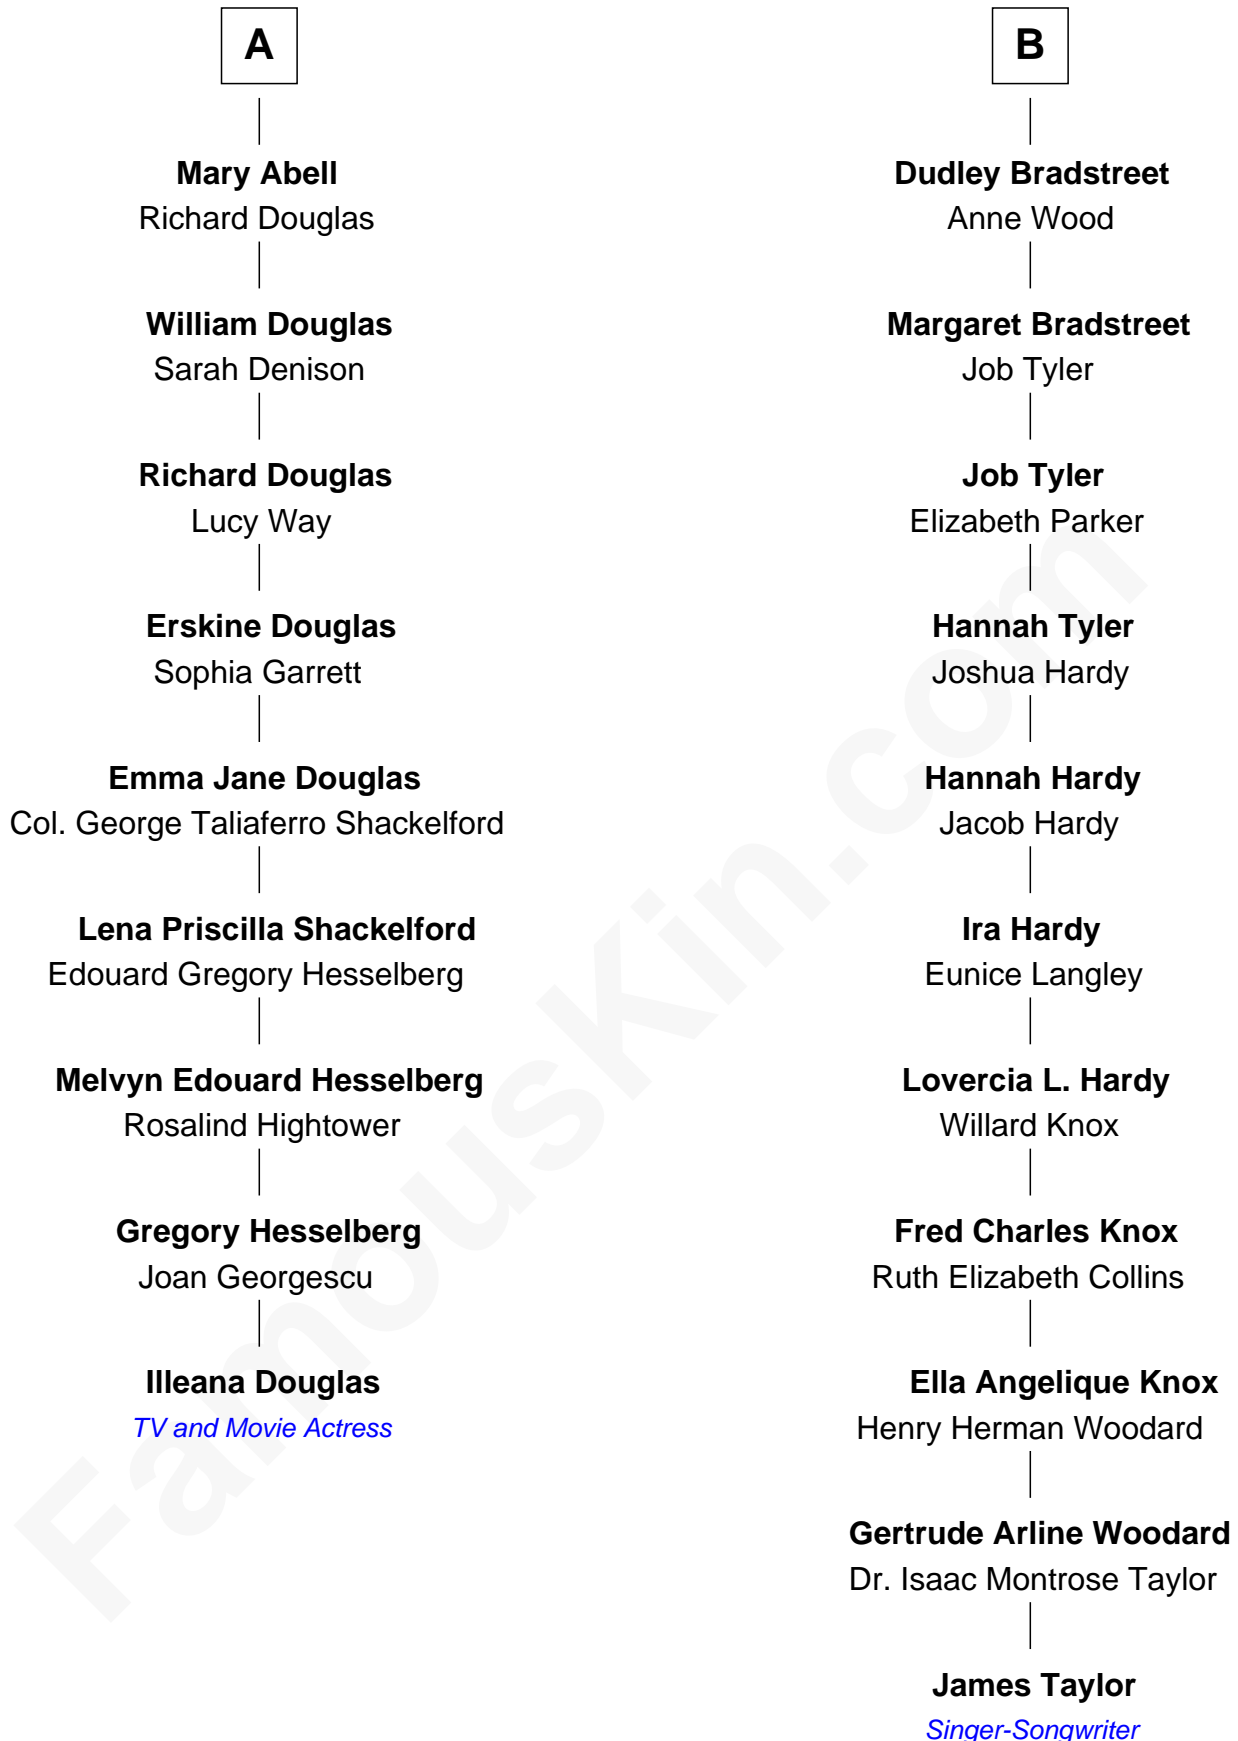

FamousKin.com Relationship Chart of

Ileana Douglas

TV and Movie Actress

15th cousin 2 times removed of

James Taylor

Singer-Songwriter

Sir John Sutton
Elizabeth Berkeley

Jane Sutton
Thomas Mainwaring

Cecily Mainwaring
John Cotton

Sir George Cotton
Mary Onley

Richard Cotton
Mary Mainwaring

Frances Cotton
George Abell

Robert Abell
Joanna - - - - -

Caleb Abell
Margaret Post

A

Sir Edmund Sutton
Joyce Tiptoft

Sir Edward Sutton
Cecily Willoughby

Sir John Sutton
Cecily Grey

Sir Henry Dudley
----- Ashton
Probable

Roger Dudley
Susanna Thorne

Gov. Thomas Dudley
Dorothy York

Anne Dudley
Gov. Simon Bradstreet

B

Illeana Douglas photo by [Lan Bui](#) (CC BY-SA 2.0)