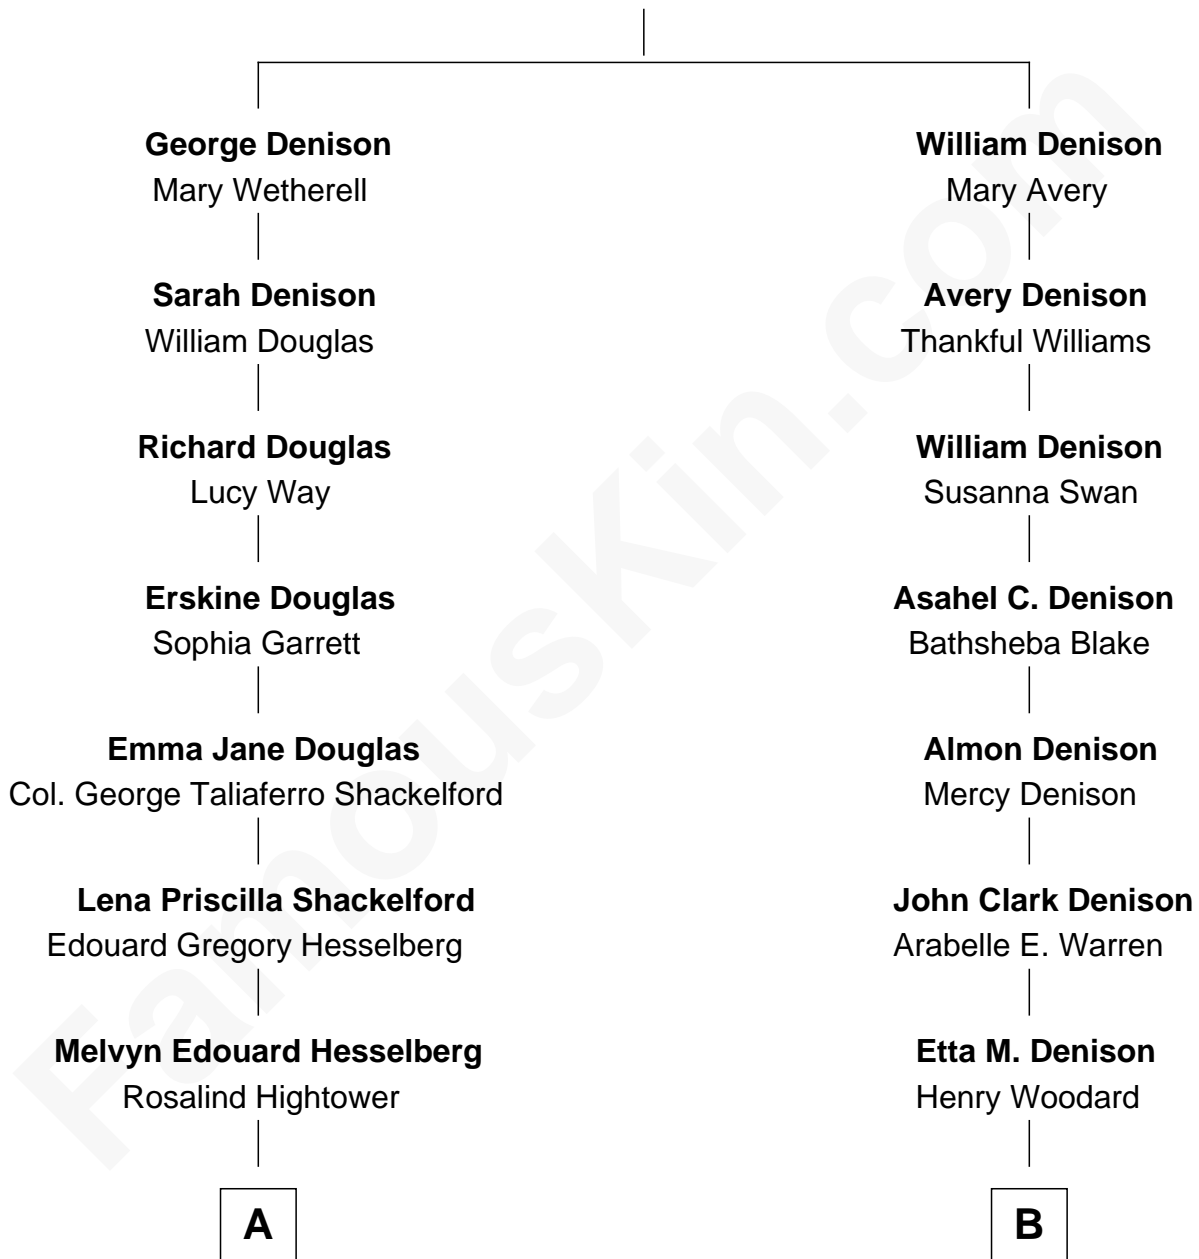

FamousKin.com Relationship Chart of

Ileana Douglas

TV and Movie Actress

8th cousin 1 time removed of

James Taylor

Singer-Songwriter

John B. Denison

Phebe Lay

A

Gregory Hesselberg

Joan Georgescu

Illeana Douglas

TV and Movie Actress

B

Henry Herman Woodard

Ella Angelique Knox

Gertrude Arline Woodard

Dr. Isaac Montrose Taylor

James Taylor

Singer-Songwriter

FamousKin.com