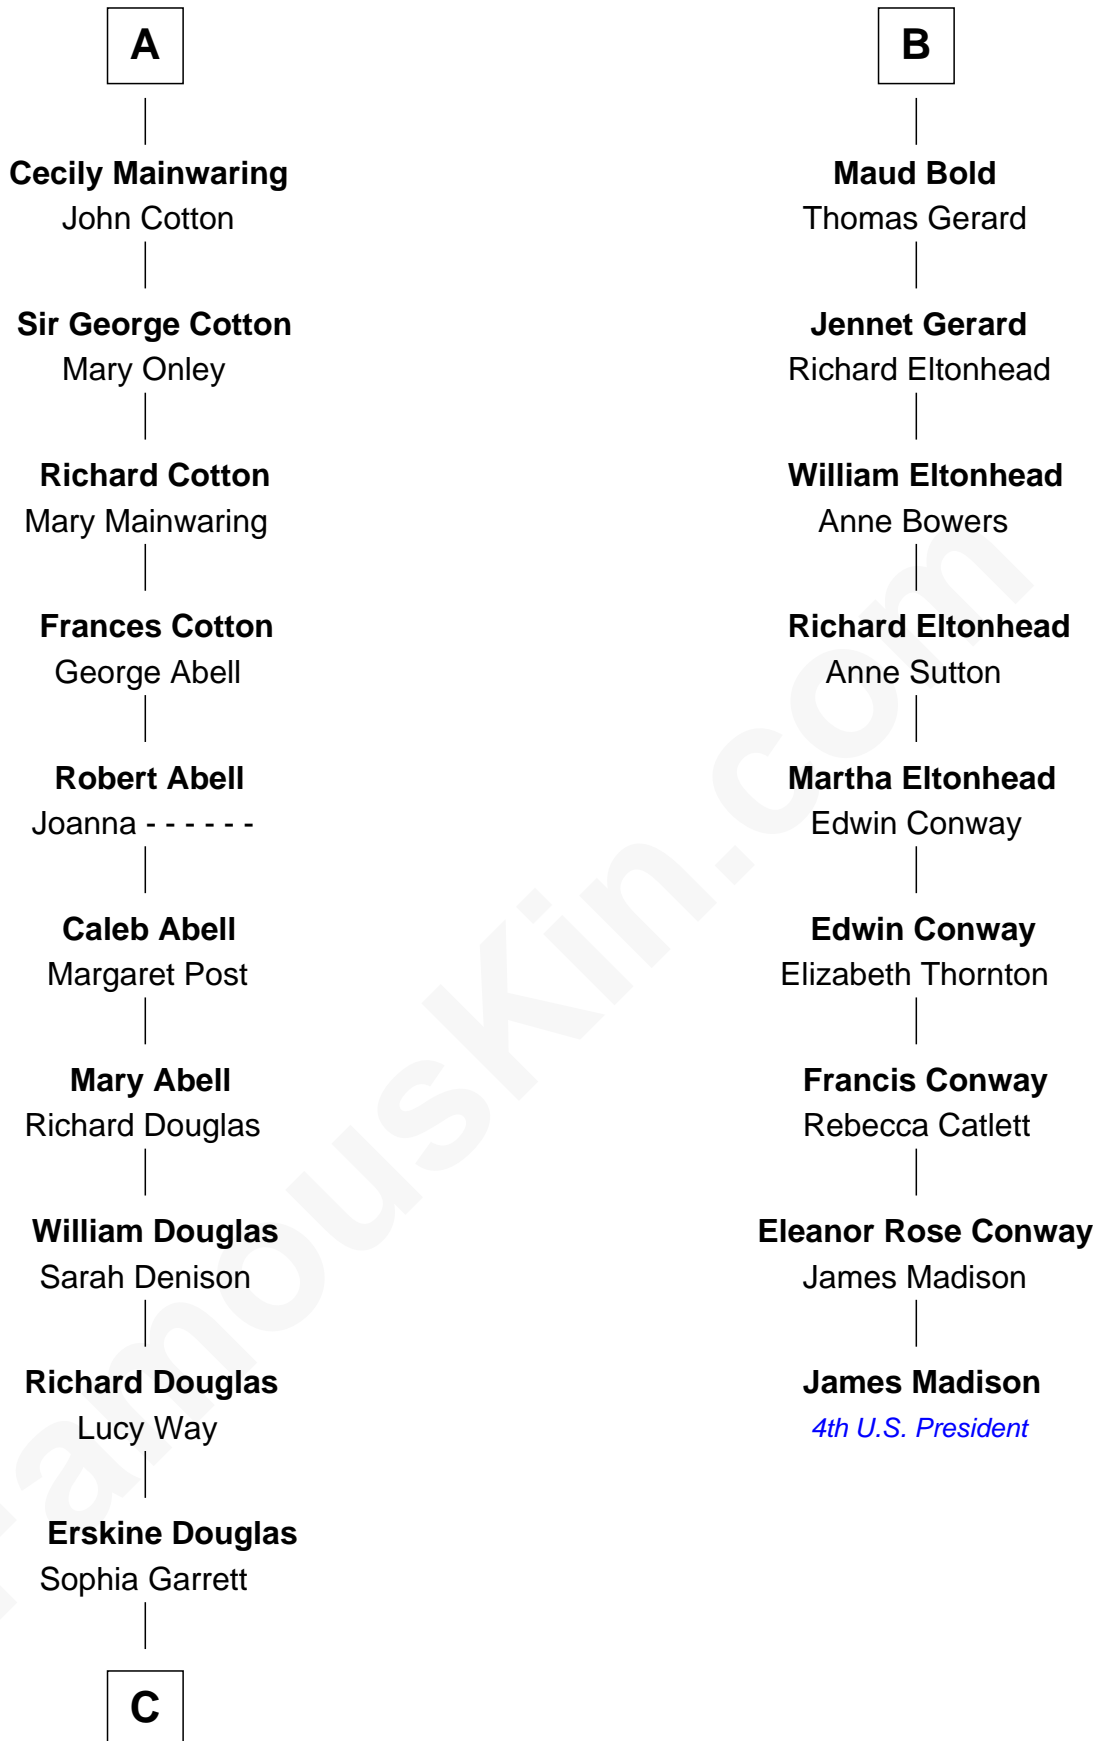

FamousKin.com Relationship Chart of

Illeana Douglas

TV and Movie Actress

15th cousin 6 times removed of

James Madison

4th U.S. President

C

Emma Jane Douglas
Col. George Taliaferro Shackelford

Lena Priscilla Shackelford
Edouard Gregory Hesselberg

Melvyn Edouard Hesselberg
Rosalind Hightower

Gregory Hesselberg
Joan Georgescu

Illeana Douglas
TV and Movie Actress

FamousKin.com