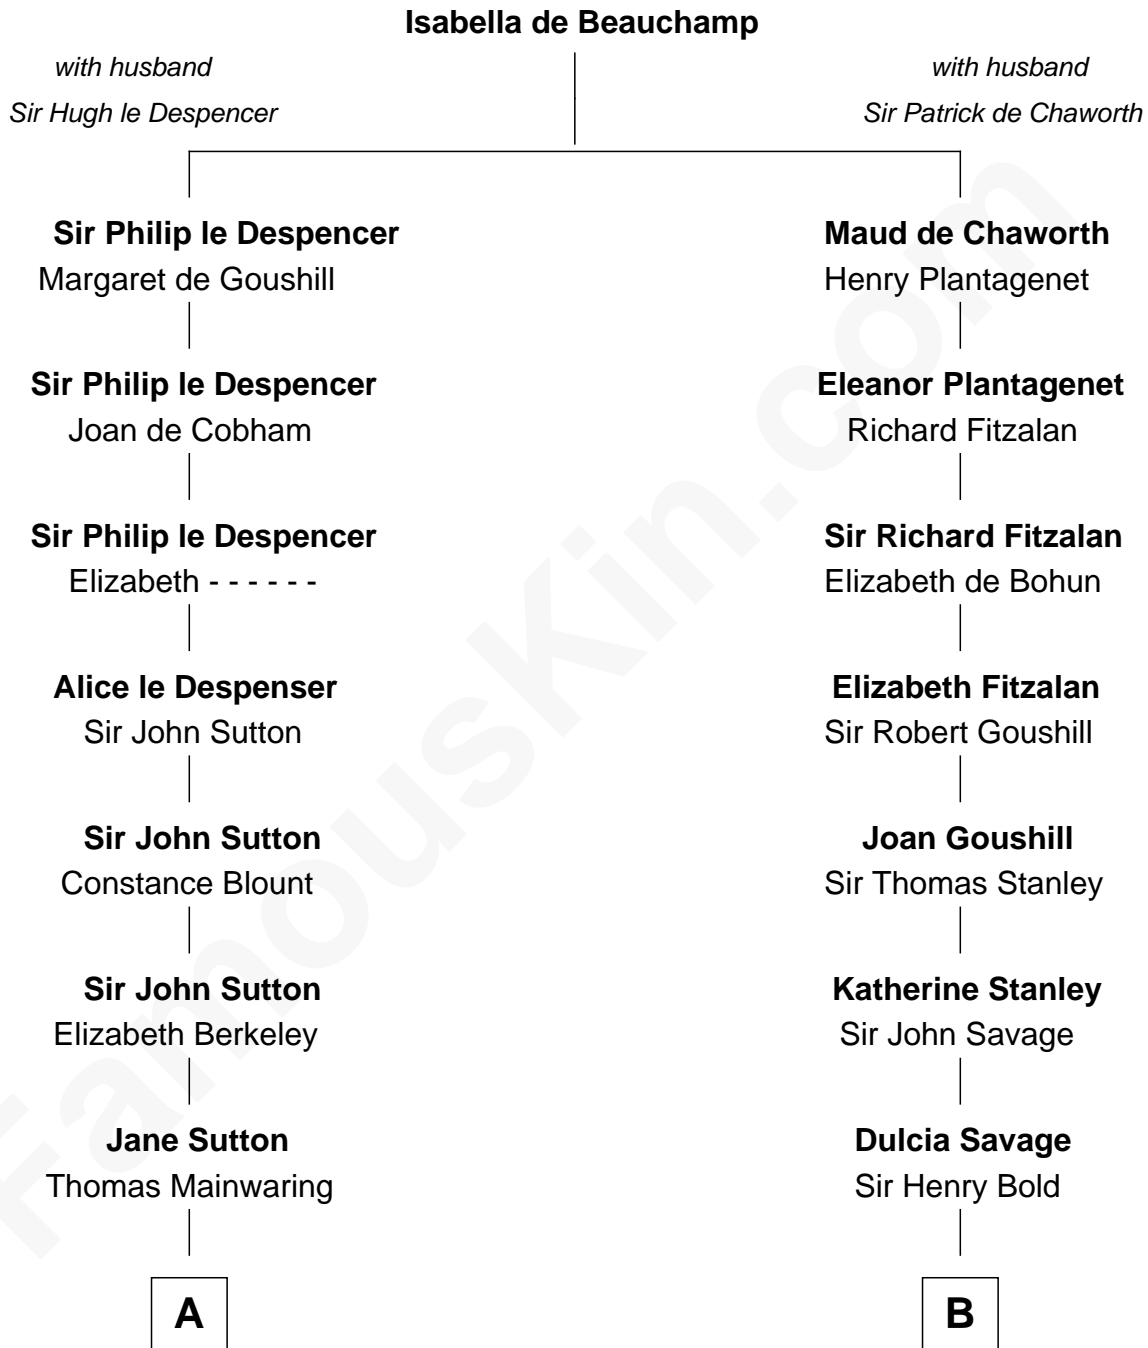

FamousKin.com Relationship Chart of

Illeana Douglas

TV and Movie Actress

15th cousin 6 times removed of

James Madison

4th U.S. President

C

Emma Jane Douglas
Col. George Taliaferro Shackelford

Lena Priscilla Shackelford
Edouard Gregory Hesselberg

Melvyn Edouard Hesselberg
Rosalind Hightower

Gregory Hesselberg
Joan Georgescu

Illeana Douglas
TV and Movie Actress

FamousKin.com