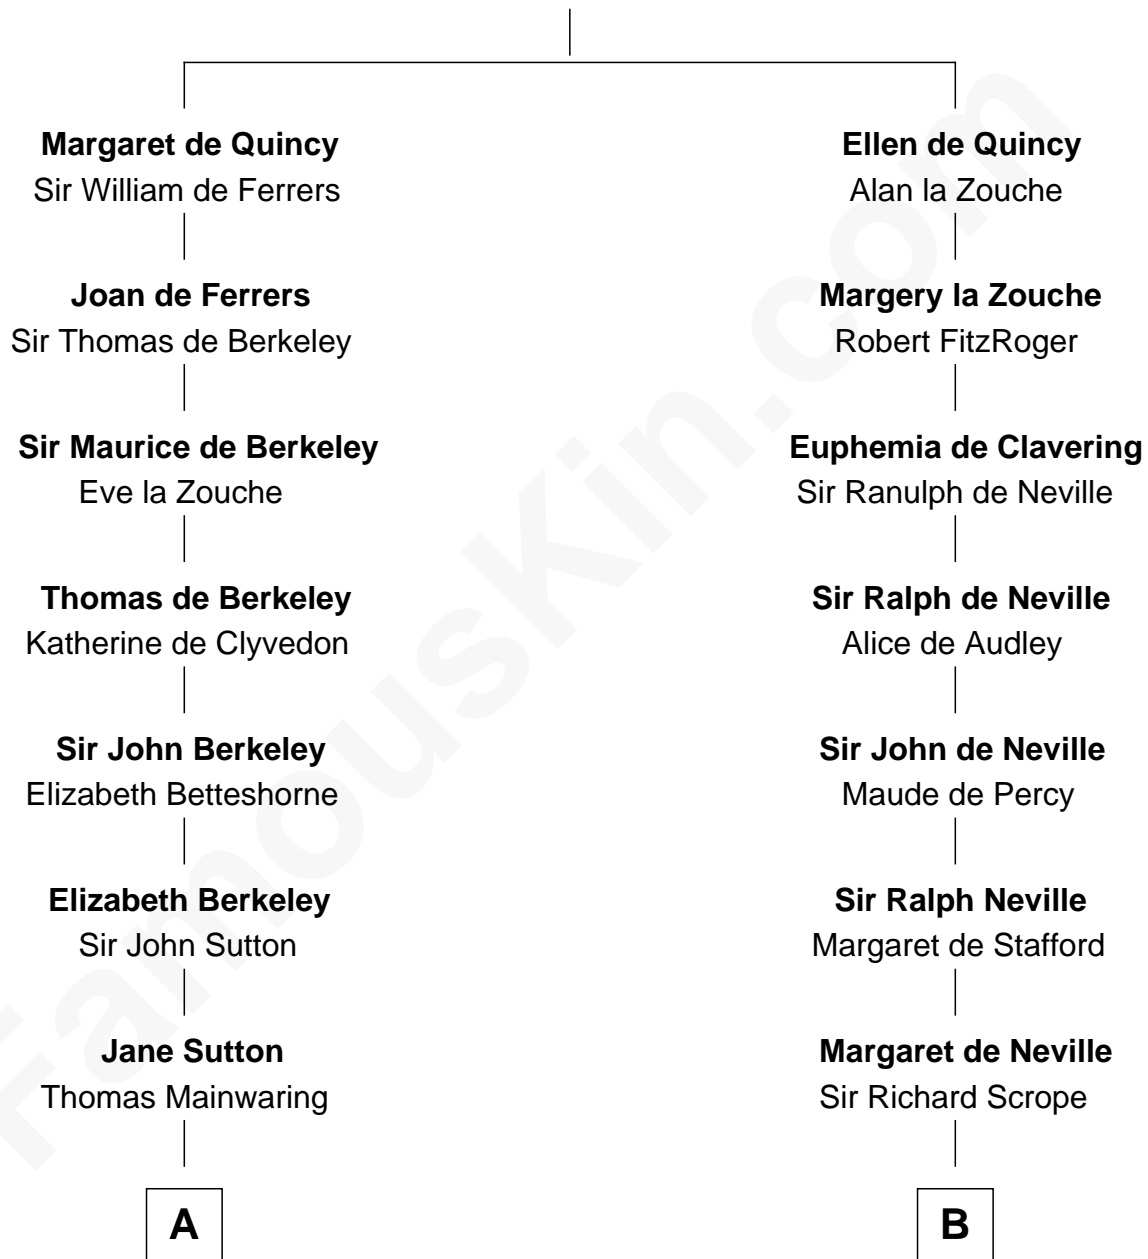

# FamousKin.com Relationship Chart of

**Ileana Douglas**

*TV and Movie Actress*

17th cousin 4 times removed of

**James Madison**

*4th U.S. President*

**Sir Roger de Quincy**

*Helen of Galloway*

**C**

—  
**Emma Jane Douglas**  
Col. George Taliaferro Shackelford

—  
**Lena Priscilla Shackelford**  
Edouard Gregory Hesselberg

—  
**Melvyn Edouard Hesselberg**  
Rosalind Hightower

—  
**Gregory Hesselberg**  
Joan Georgescu

—  
**Illeana Douglas**  
*TV and Movie Actress*