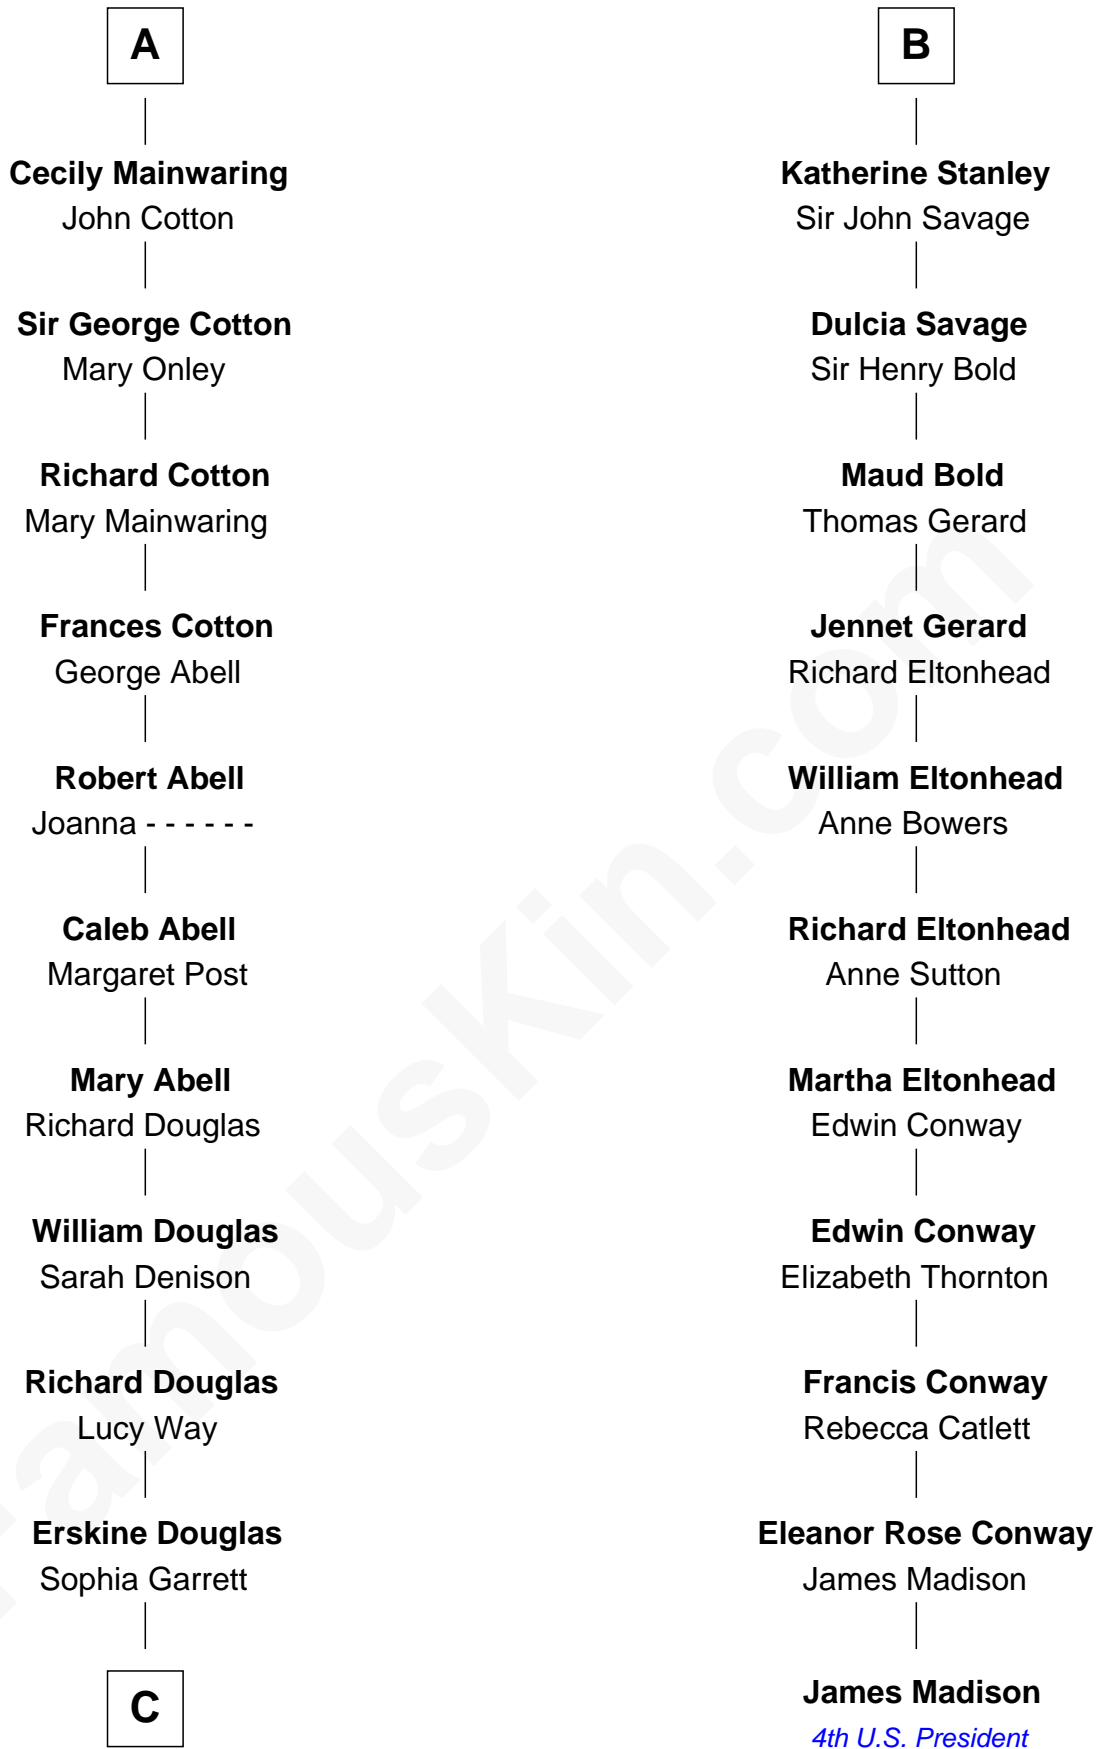

FamousKin.com Relationship Chart of

Illeana Douglas

TV and Movie Actress

17th cousin 4 times removed of

James Madison

4th U.S. President

William de Braiose

Eva Marshal

Eve de Braiose
Sir William de Cantilupe

Milicent de Cantilupe
Eudo la Zouche

Eve la Zouche
Sir Maurice de Berkeley

Thomas de Berkeley
Katherine de Clyvedon

Sir John Berkeley
Elizabeth Betteshorne

Elizabeth Berkeley
Sir John Sutton

Jane Sutton
Thomas Mainwaring

A

Eleanor de Braiose
Sir Humphrey de Bohun

Humphrey de Bohun
Maud de Fiennes

Humphrey de Bohun
Elizabeth Plantagenet

Sir William de Bohun
Elizabeth de Badlesmere

Elizabeth de Bohun
Sir Richard Fitzalan

Elizabeth Fitzalan
Sir Robert Goushill

Joan Goushill
Sir Thomas Stanley

B

C

Emma Jane Douglas
Col. George Taliaferro Shackelford

Lena Priscilla Shackelford
Edouard Gregory Hesselberg

Melvyn Edouard Hesselberg
Rosalind Hightower