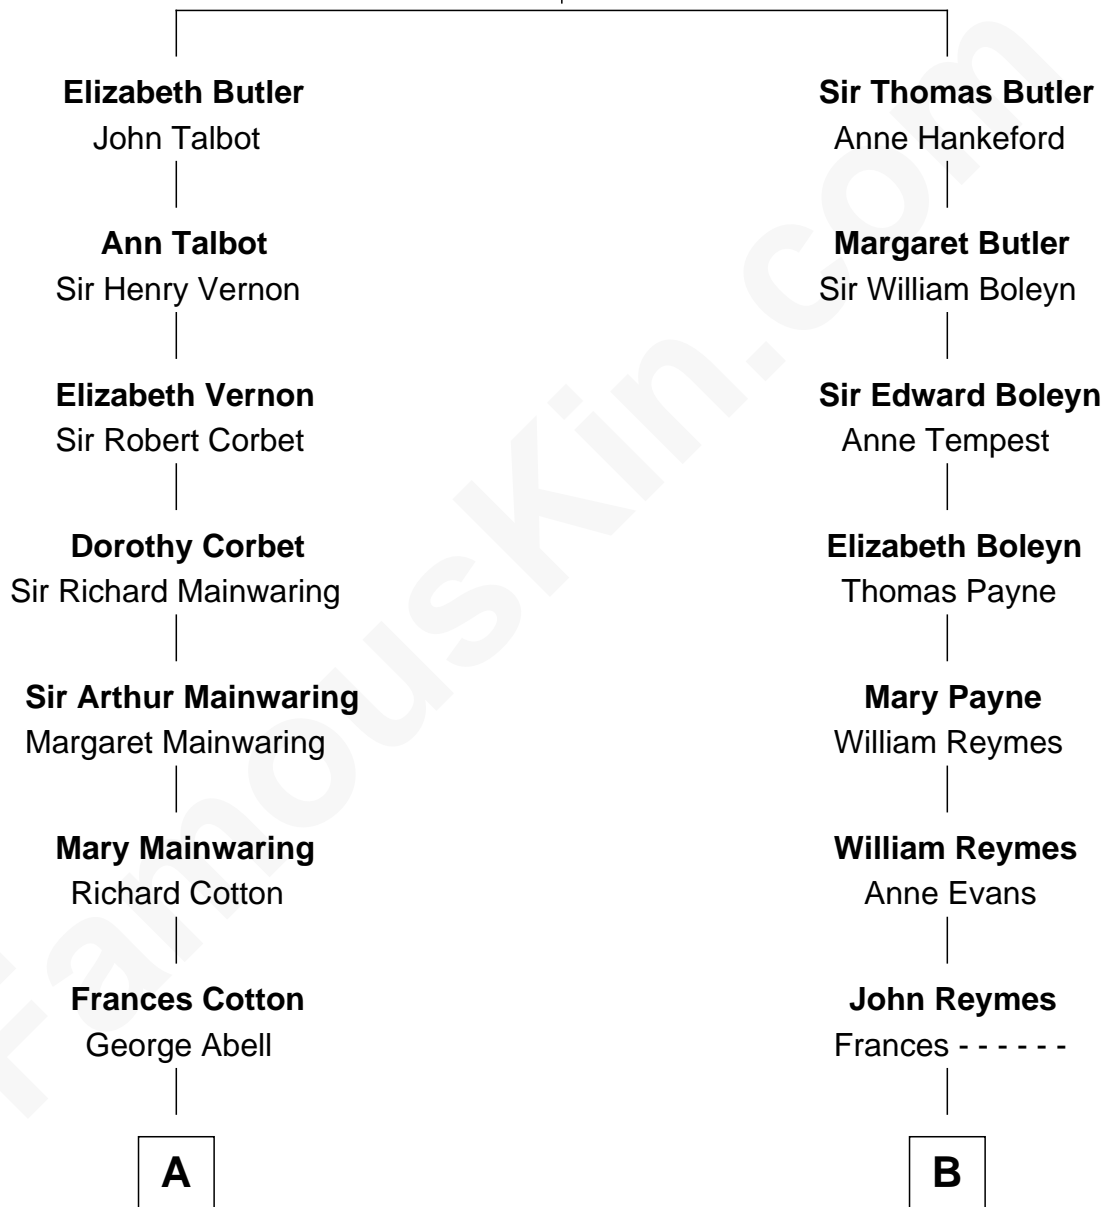

# FamousKin.com Relationship Chart of

**Ileana Douglas**

*TV and Movie Actress*

17th cousin of

**Bill Weld**

*68th Governor of Massachusetts*

**James Butler**  
Joan Beauchamp

Illeana Douglas photo by [Lan Bui](#) (CC BY-SA 2.0)

Bill Weld photo by [Marc Nozell](#) (CC BY-SA 2.0)