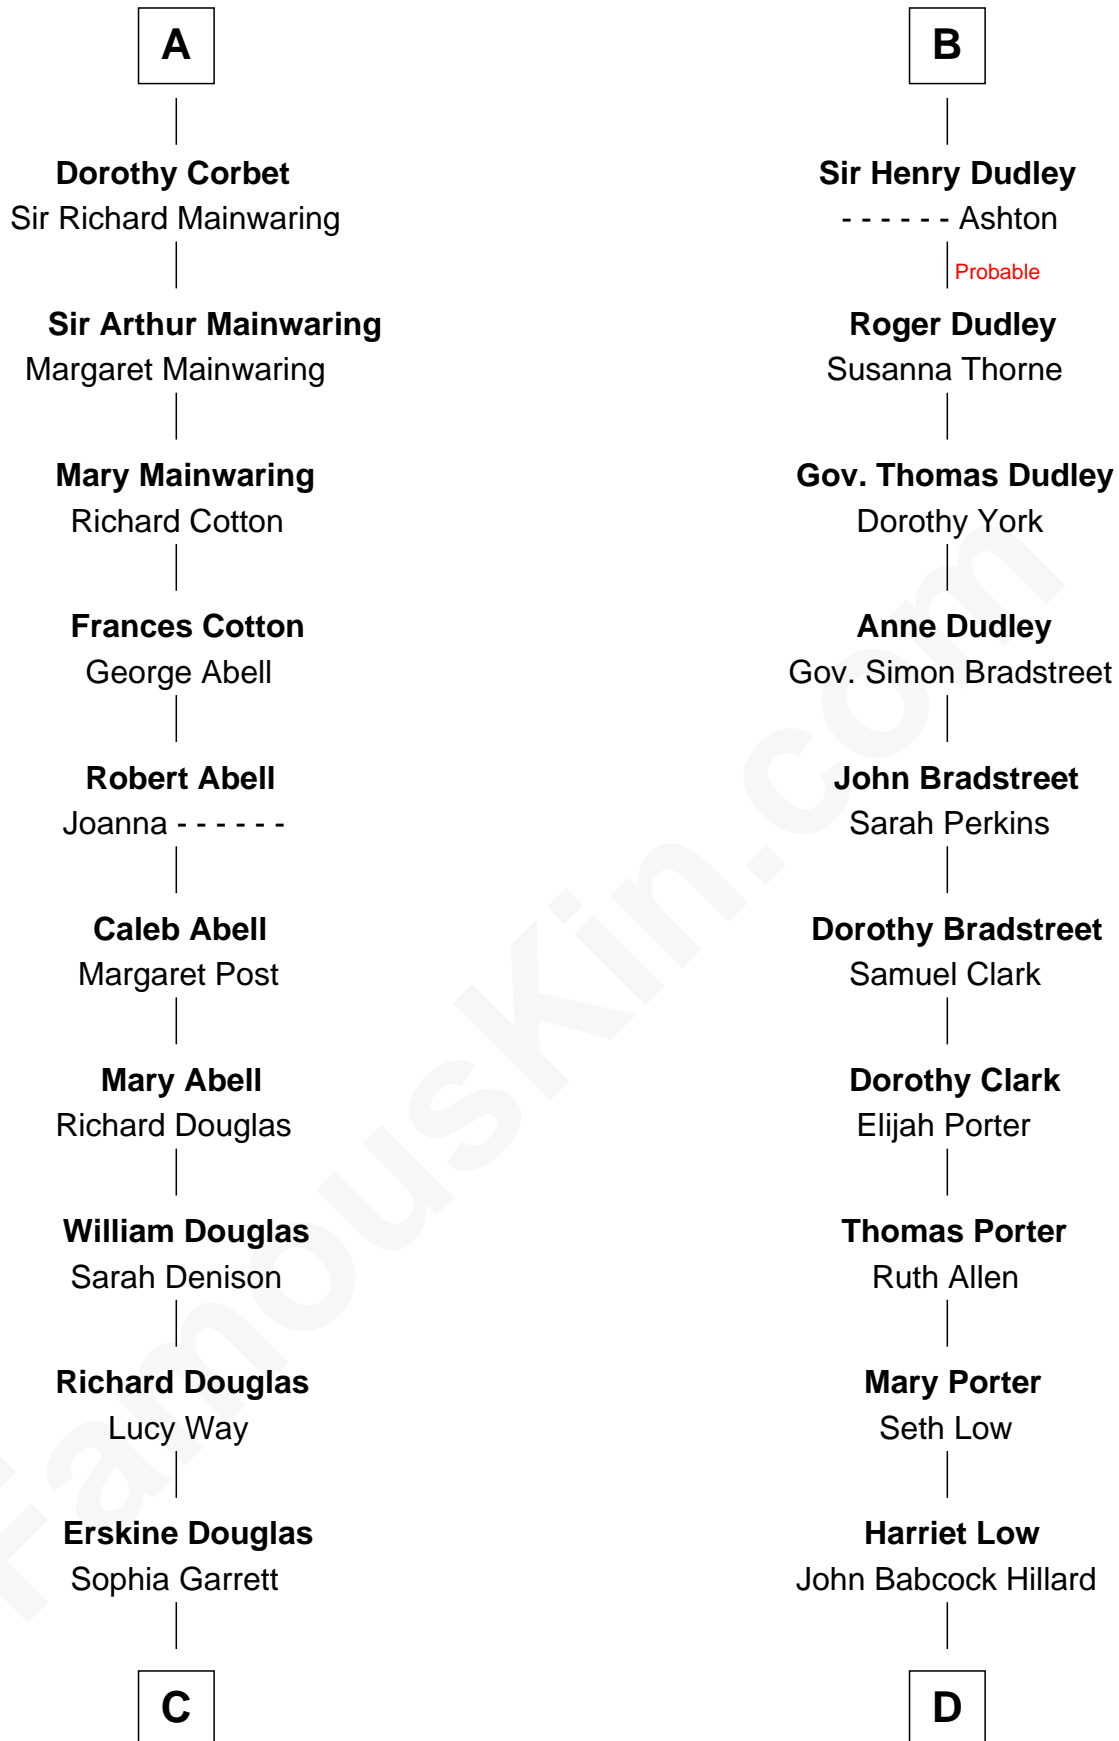

FamousKin.com

Relationship Chart of

Ileana Douglas

TV and Movie Actress

20th cousin 1 time removed of

Bill Weld

68th Governor of Massachusetts

C

Emma Jane Douglas
Col. George Taliaferro Shackelford

Lena Priscilla Shackelford
Edouard Gregory Hesselberg

Melvyn Edouard Hesselberg
Rosalind Hightower

Gregory Hesselberg
Joan Georgescu

Illeana Douglas
TV and Movie Actress