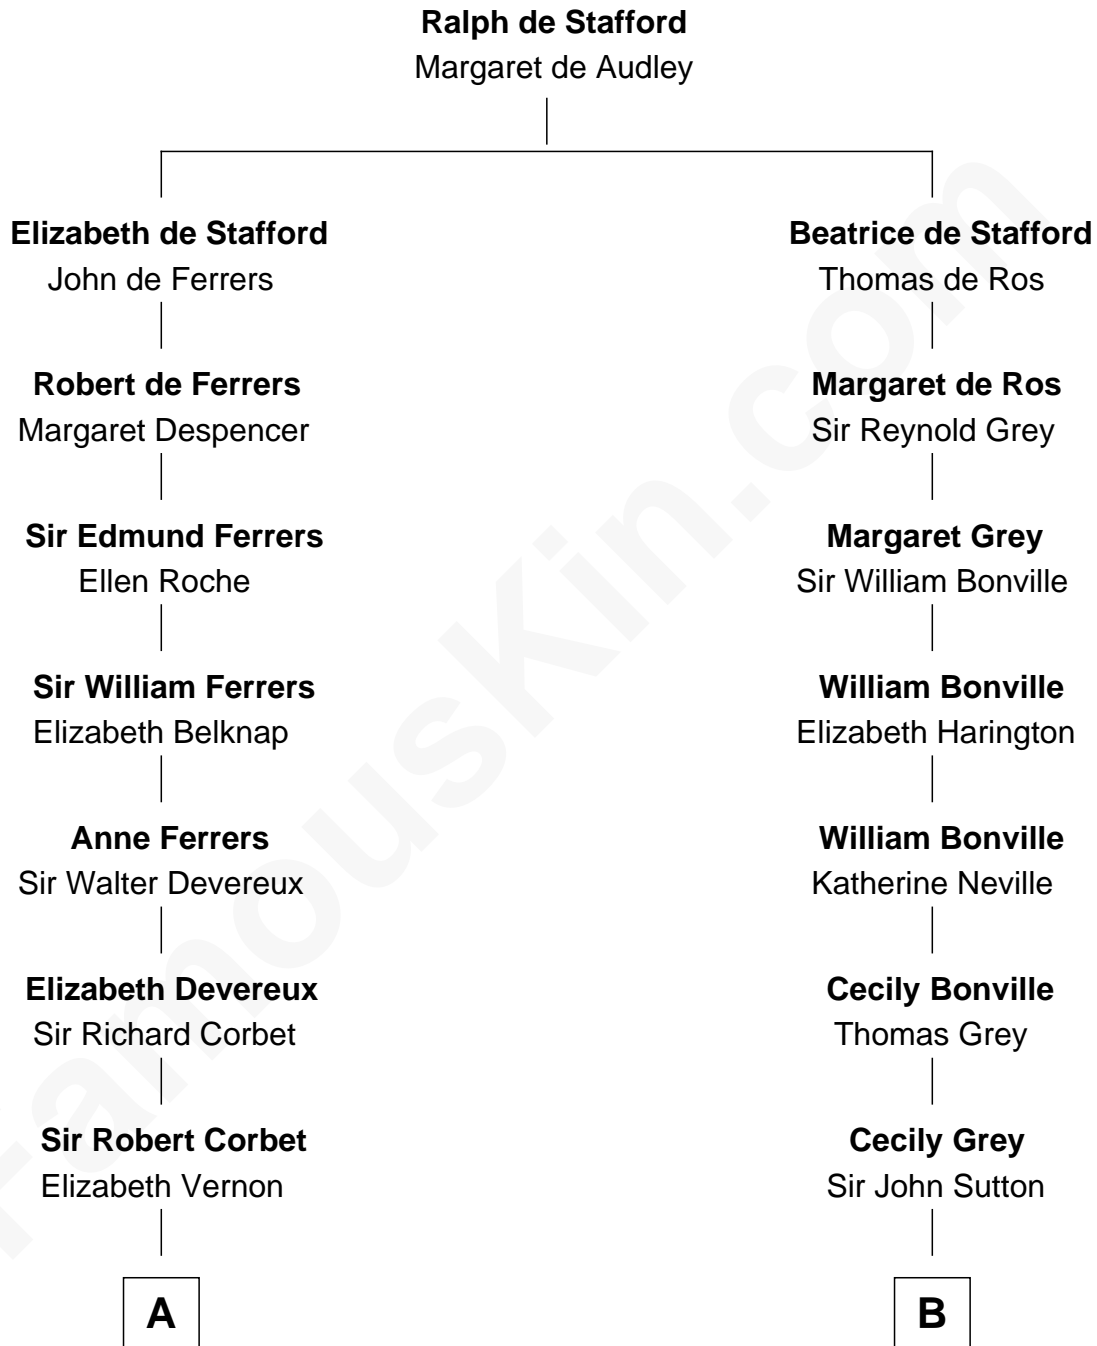

FamousKin.com

Relationship Chart of

Ileana Douglas

TV and Movie Actress

20th cousin 1 time removed of

Bill Weld

68th Governor of Massachusetts

C

Emma Jane Douglas
Col. George Taliaferro Shackelford

Lena Priscilla Shackelford
Edouard Gregory Hesselberg

Melvyn Edouard Hesselberg
Rosalind Hightower

Gregory Hesselberg
Joan Georgescu

Illeana Douglas
TV and Movie Actress