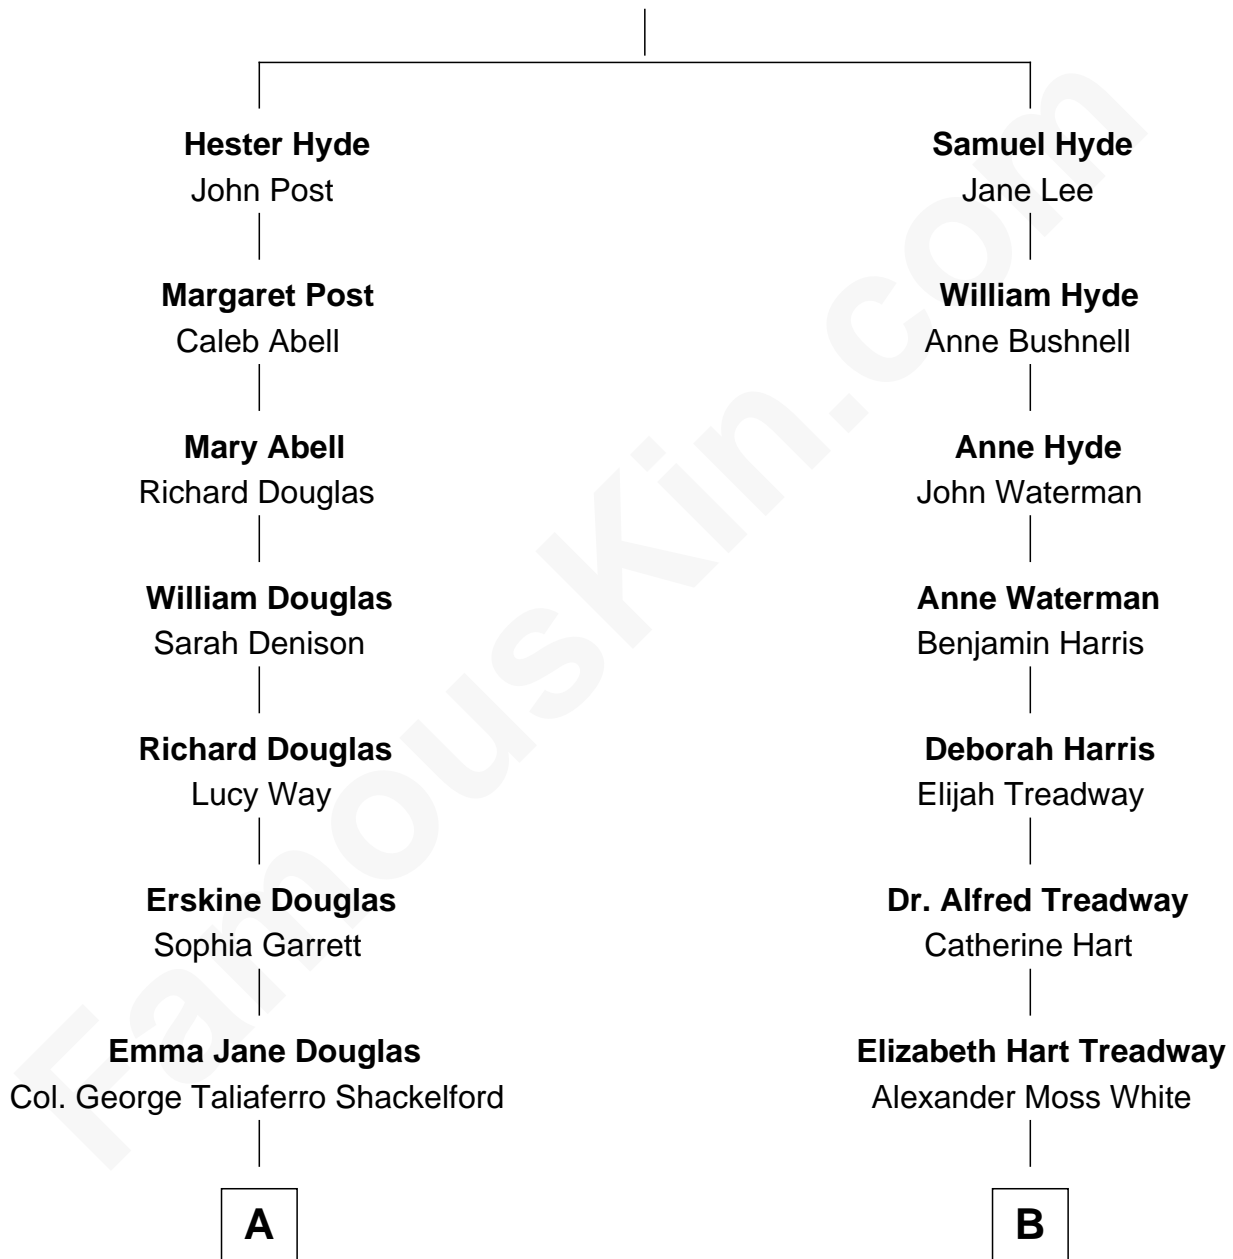

FamousKin.com Relationship Chart of

Ileana Douglas

TV and Movie Actress

10th cousin of

Bill Weld

68th Governor of Massachusetts

William Hyde

A

Lena Priscilla Shackelford
Edouard Gregory Hesselberg

Melvyn Edouard Hesselberg
Rosalind Hightower

Gregory Hesselberg
Joan Georgescu

Illeana Douglas
TV and Movie Actress

B

William Augustus White
Harriet Hillard