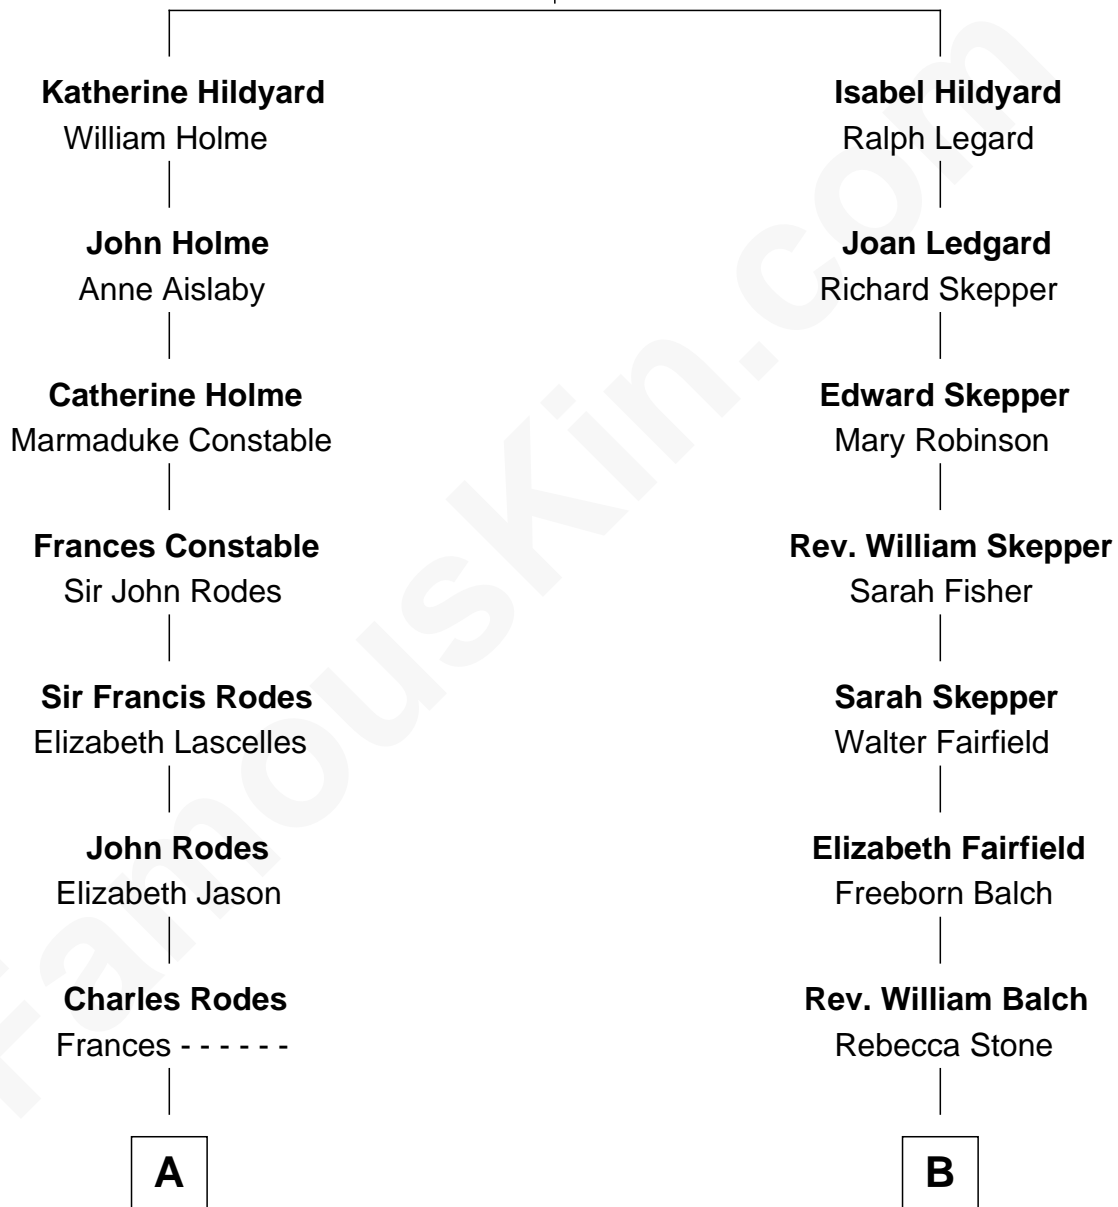

FamousKin.com Relationship Chart of

Ileana Douglas

TV and Movie Actress

14th cousin 2 times removed of

Tuesday Weld

TV and Movie Actress

Sir Piers Hildyard

Joan de la See

A

John Rodes
Mary Crawford

Ann Rodes
William Thomson

Rodes Thomson
Sally Vivian

Nancy Thomson
Thomas Johnson Garrett

Sophia Garrett
Erskine Douglas

Emma Jane Douglas
Col. George Taliaferro Shackelford

Lena Priscilla Shackelford
Edouard Gregory Hesselberg