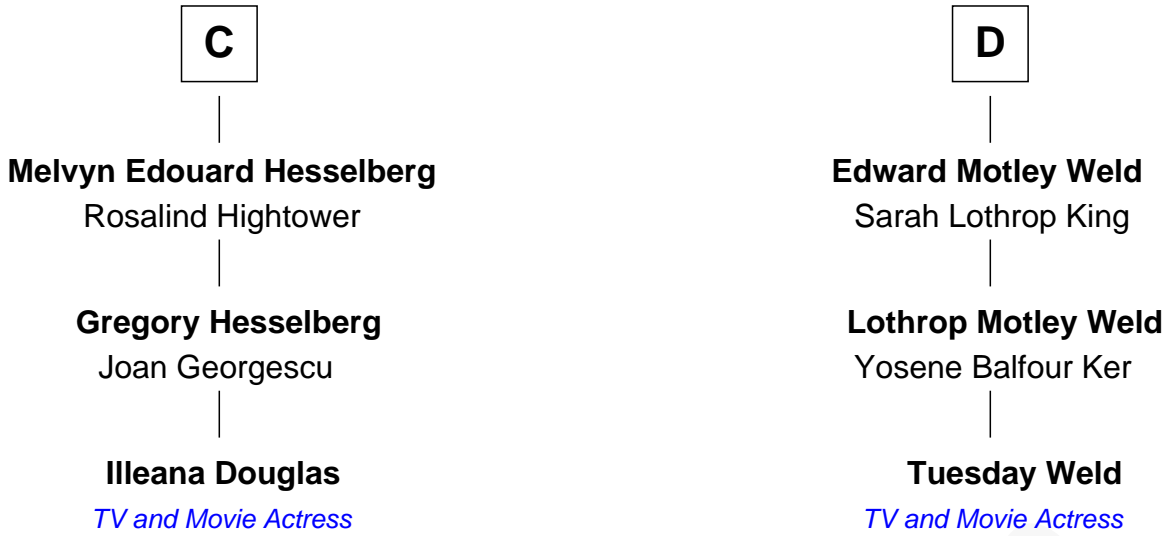

# FamousKin.com Relationship Chart of

**Ileana Douglas**

*TV and Movie Actress*

19th cousin of

**Tuesday Weld**

*TV and Movie Actress*

**John de Welles**

Maud de Roos

Stephen le Scrope

**Maude le Scrope**

Sir Baldwin Freville

**Elizabeth Freville**

Sir Thomas Ferrers

**Sir Henry Ferrers**

Margaret Heckstall

**Elizabeth Ferrers**

James Clerke

**George Clerke**

Elizabeth Wilsford

**James Clerke**

Mary Saxby

**B**

FamousKin.com