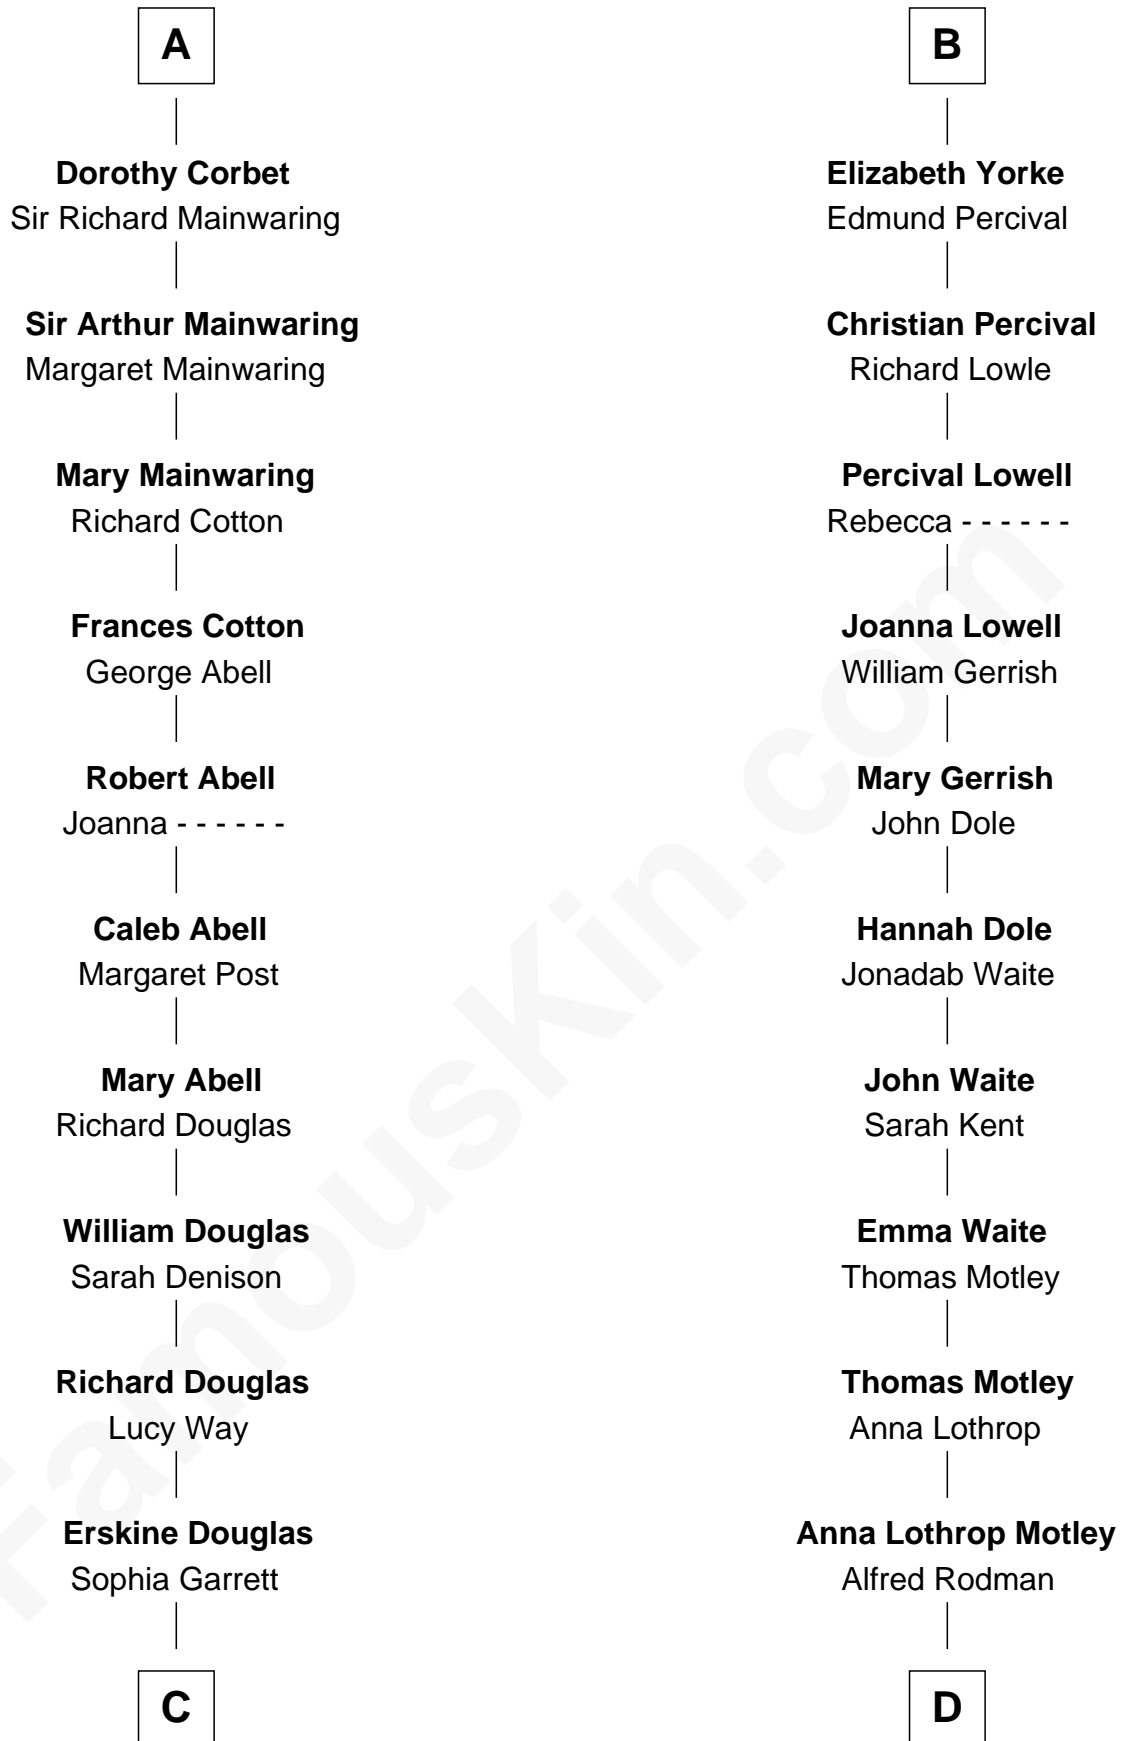

FamousKin.com Relationship Chart of

Ileana Douglas

TV and Movie Actress

20th cousin 1 time removed of

Tuesday Weld

TV and Movie Actress

Humphrey de Bohun

Elizabeth Plantagenet

Elizabeth Butler

John Talbot

Ann Talbot

Sir Henry Vernon

Elizabeth Vernon

Sir Robert Corbet

A

Margaret de Bohun

Elizabeth Courtnay

Sir Hugh Luttrell

Margaret Hill

Eleanor Luttrell

Roger Yorke

B

C

Emma Jane Douglas
Col. George Taliaferro Shackelford

Lena Priscilla Shackelford
Edouard Gregory Hesselberg

Melvyn Edouard Hesselberg
Rosalind Hightower

Gregory Hesselberg
Joan Georgescu

Illeana Douglas
TV and Movie Actress

D

Eloise Rodman
Stephen Minot Weld

Edward Motley Weld
Sarah Lothrop King