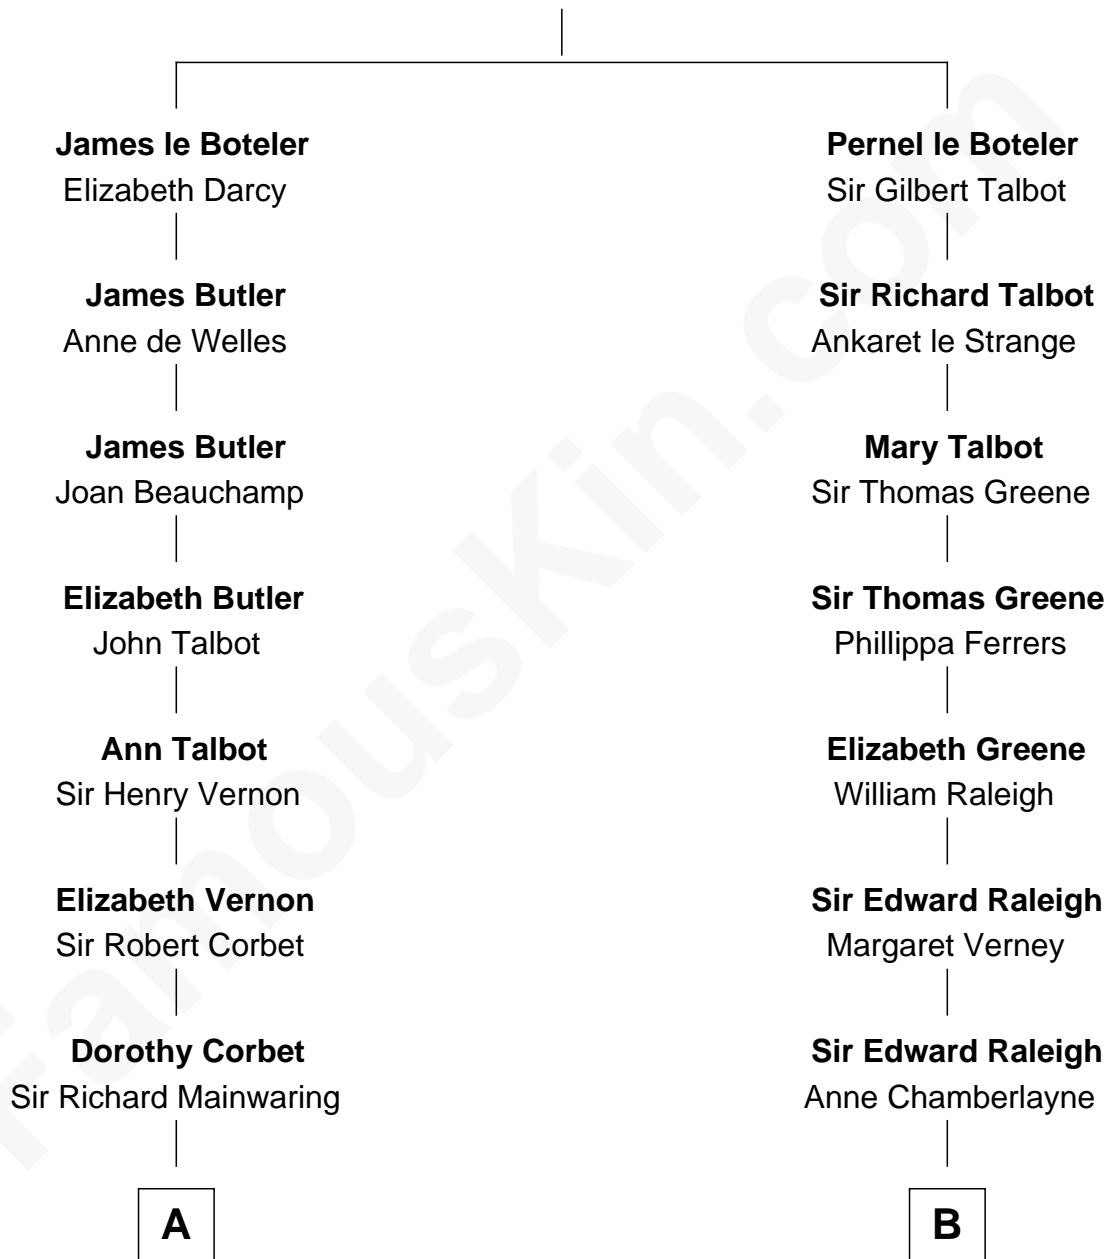

FamousKin.com Relationship Chart of

Ileana Douglas

TV and Movie Actress

20th cousin 1 time removed of

Tuesday Weld

TV and Movie Actress

Sir James le Boteler

Eleanor de Bohun

C

Lena Priscilla Shackelford
Edouard Gregory Hesselberg

Melvyn Edouard Hesselberg
Rosalind Hightower

Gregory Hesselberg
Joan Georgescu

Illeana Douglas
TV and Movie Actress

D

Alfred Rodman
Anna Lothrop Motley

Eloise Rodman
Stephen Minot Weld

Edward Motley Weld
Sarah Lothrop King

Lothrop Motley Weld
Yosene Balfour Ker

Tuesday Weld
TV and Movie Actress