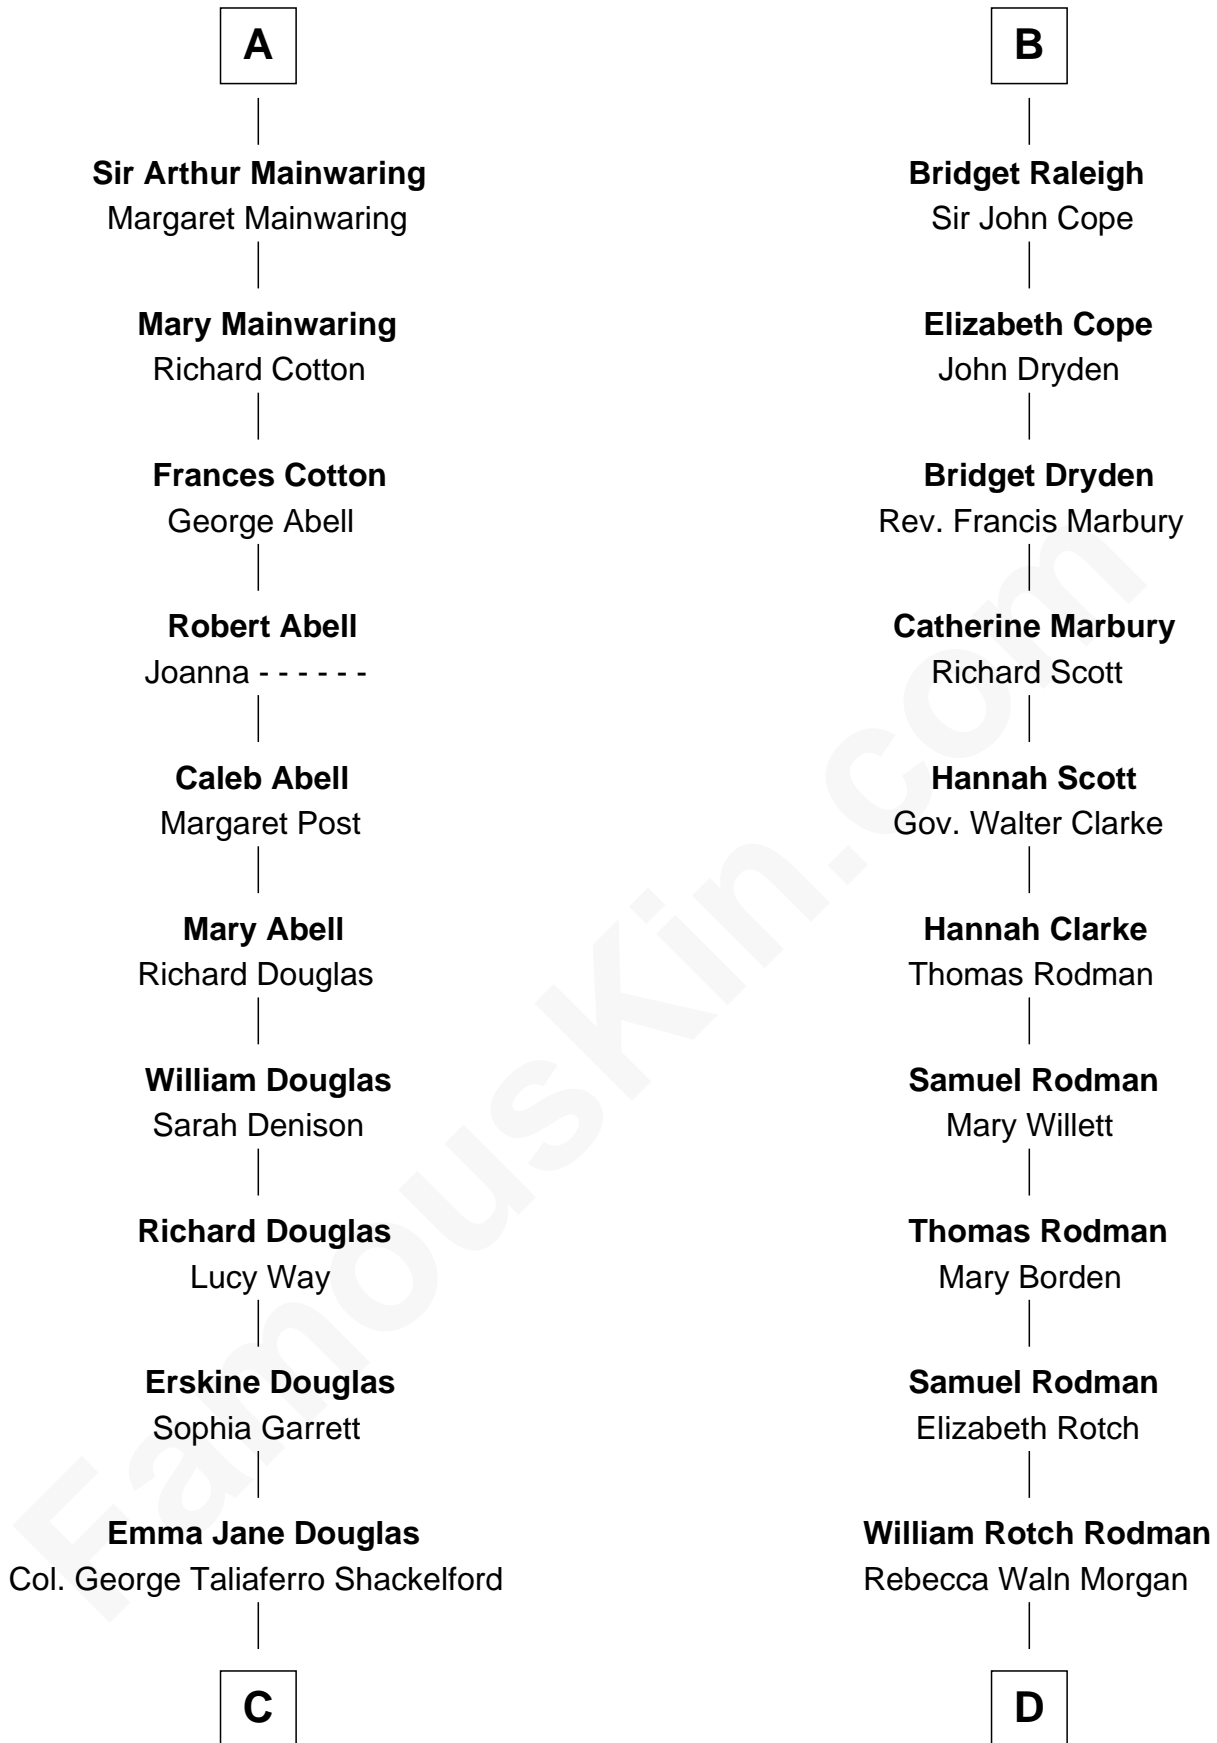

FamousKin.com Relationship Chart of

Ileana Douglas

TV and Movie Actress

20th cousin 1 time removed of

Tuesday Weld

TV and Movie Actress

Sir James le Boteler

Eleanor de Bohun

C

Lena Priscilla Shackelford
Edouard Gregory Hesselberg

Melvyn Edouard Hesselberg
Rosalind Hightower

Gregory Hesselberg
Joan Georgescu

Illeana Douglas
TV and Movie Actress

D

Alfred Rodman
Anna Lothrop Motley

Eloise Rodman
Stephen Minot Weld

Edward Motley Weld
Sarah Lothrop King

Lothrop Motley Weld
Yosene Balfour Ker

Tuesday Weld
TV and Movie Actress