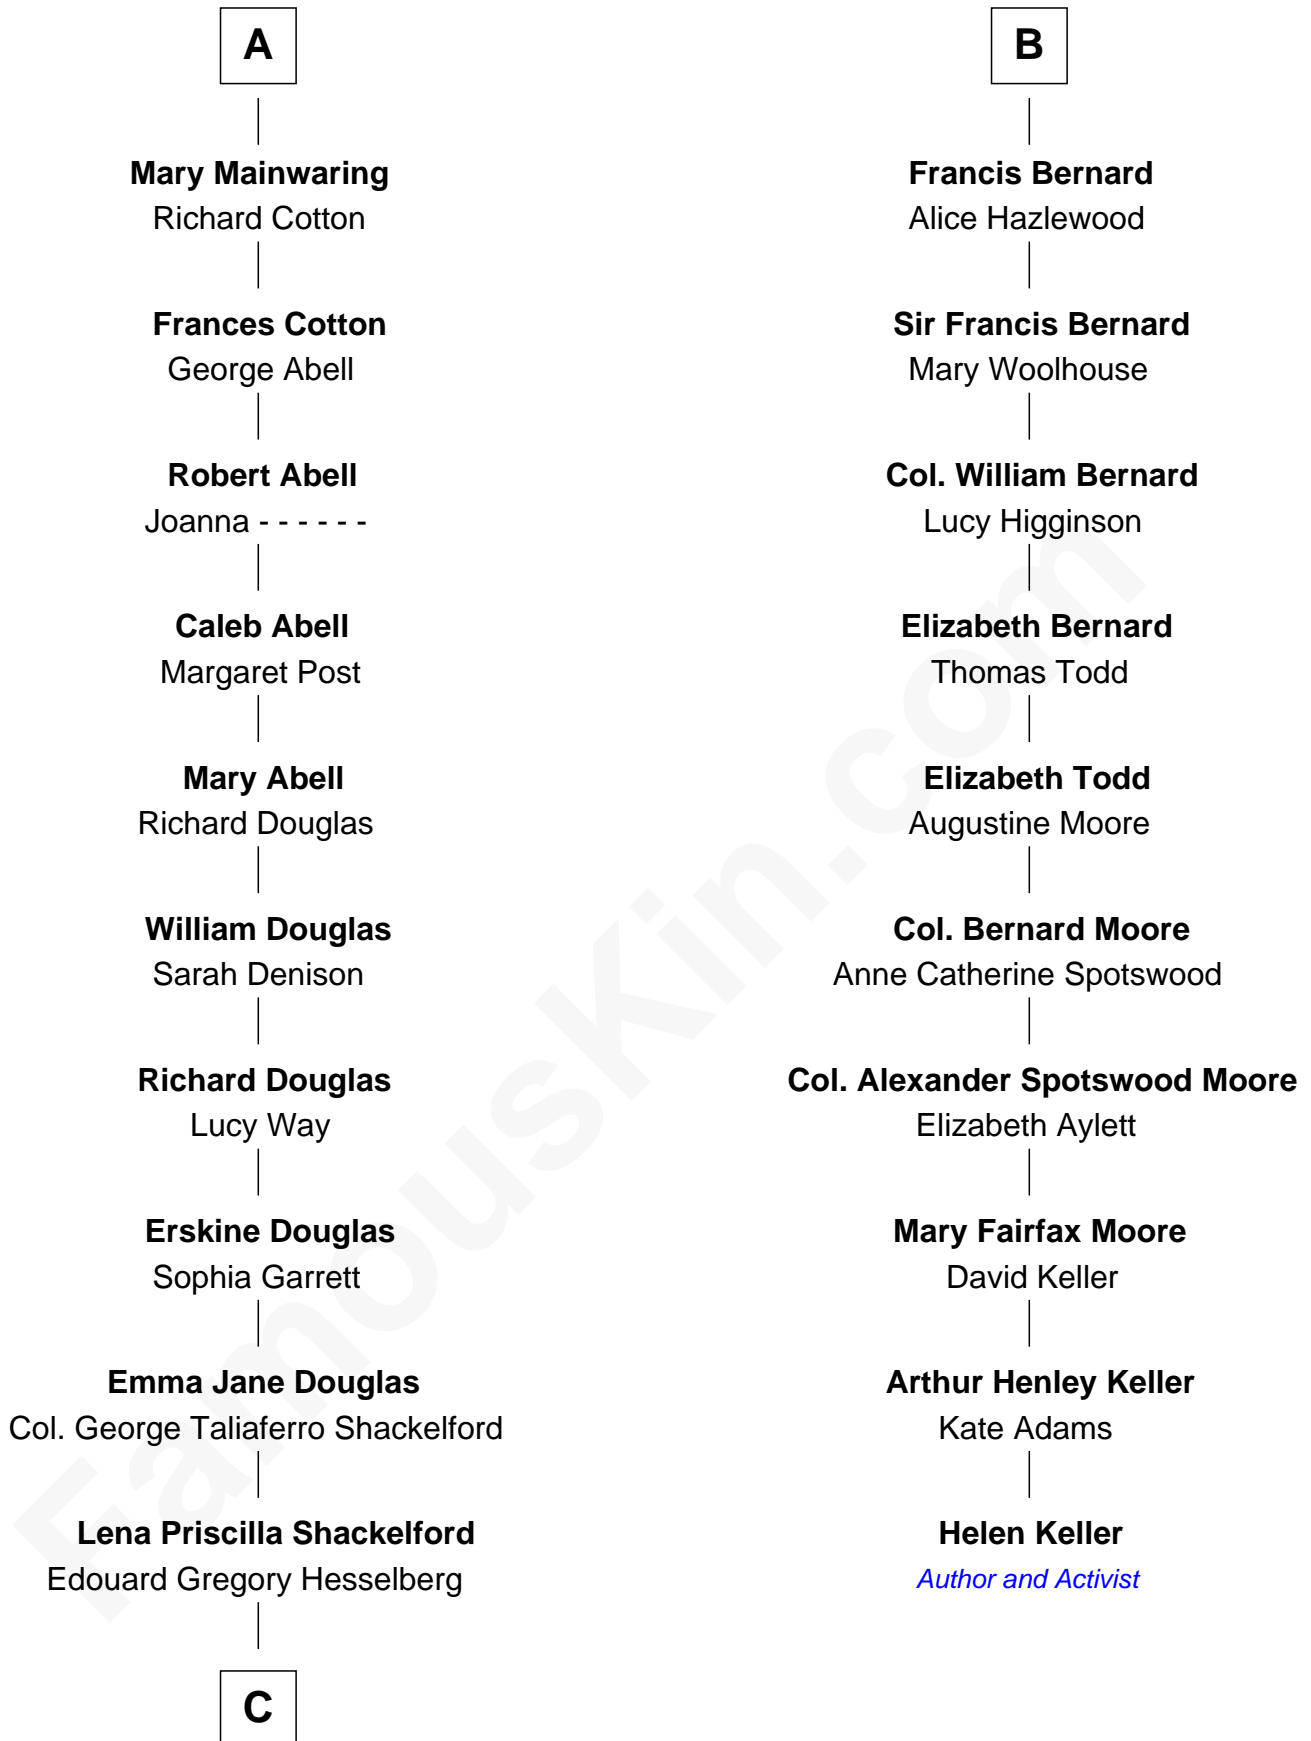

FamousKin.com

Relationship Chart of

Ileana Douglas

TV and Movie Actress

16th cousin 3 times removed of

Helen Keller

Author and Activist

Sir Thomas de Beauchamp

Sir Henry Vernon

Elizabeth Vernon

Sir Robert Corbet

Dorothy Corbet

Sir Richard Mainwaring

Sir Arthur Mainwaring

Margaret Mainwaring

A

Margaret Scrope

John Bernard

John Bernard

Margaret Daundelyn

John Bernard

Cecily Muscote

B

C

—
Melvyn Edouard Hesselberg

Rosalind Hightower

—
Gregory Hesselberg

Joan Georgescu

—
Illeana Douglas

TV and Movie Actress

FamousKin.com