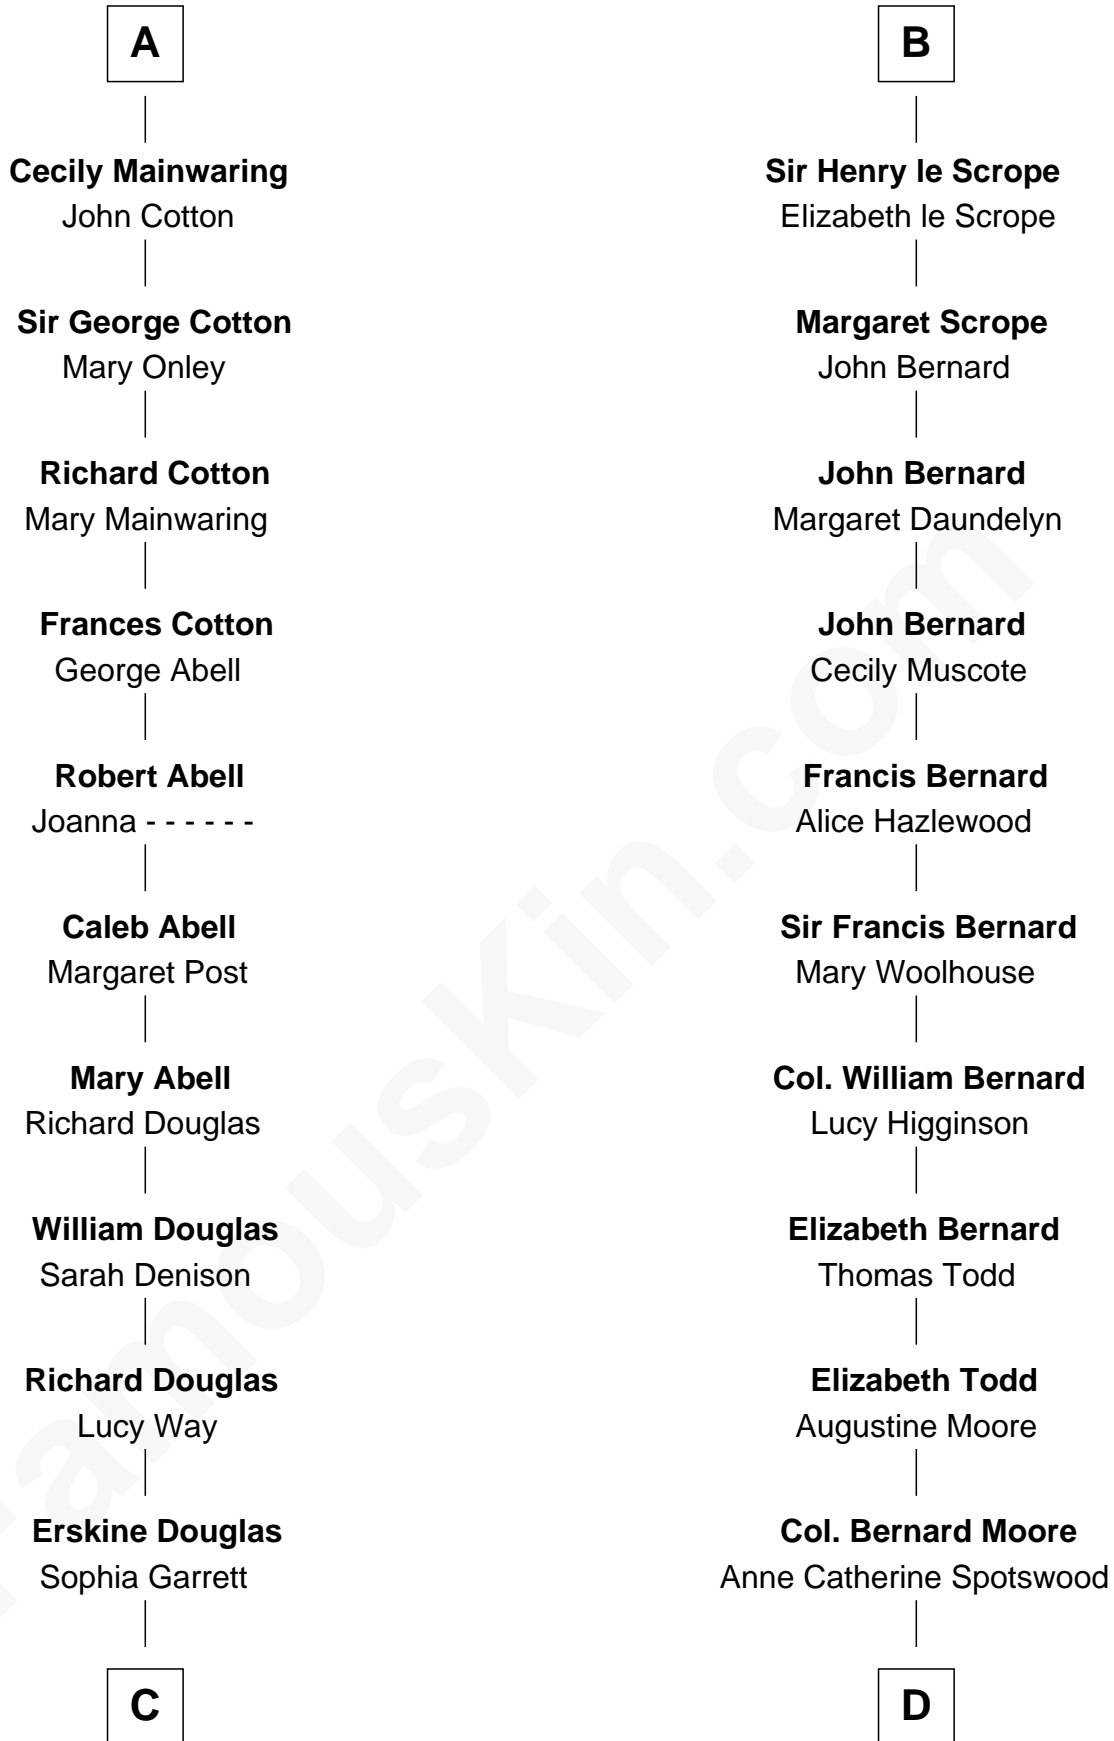

FamousKin.com Relationship Chart of

Illeana Douglas

TV and Movie Actress

20th cousin 1 time removed of

Helen Keller

Author and Activist

Sir Roger de Quincy

Helen of Galloway

Maude de Percy

Sir Ralph Neville

Margaret de Stafford

Margaret de Neville

Sir Richard Scrope

B

C

Emma Jane Douglas
Col. George Taliaferro Shackelford

Lena Priscilla Shackelford
Edouard Gregory Hesselberg

Melvyn Edouard Hesselberg
Rosalind Hightower

Gregory Hesselberg
Joan Georgescu

Illeana Douglas
TV and Movie Actress

D

Col. Alexander Spotswood Moore
Elizabeth Aylett

Mary Fairfax Moore
David Keller

Arthur Henley Keller
Kate Adams

Helen Keller
Author and Activist