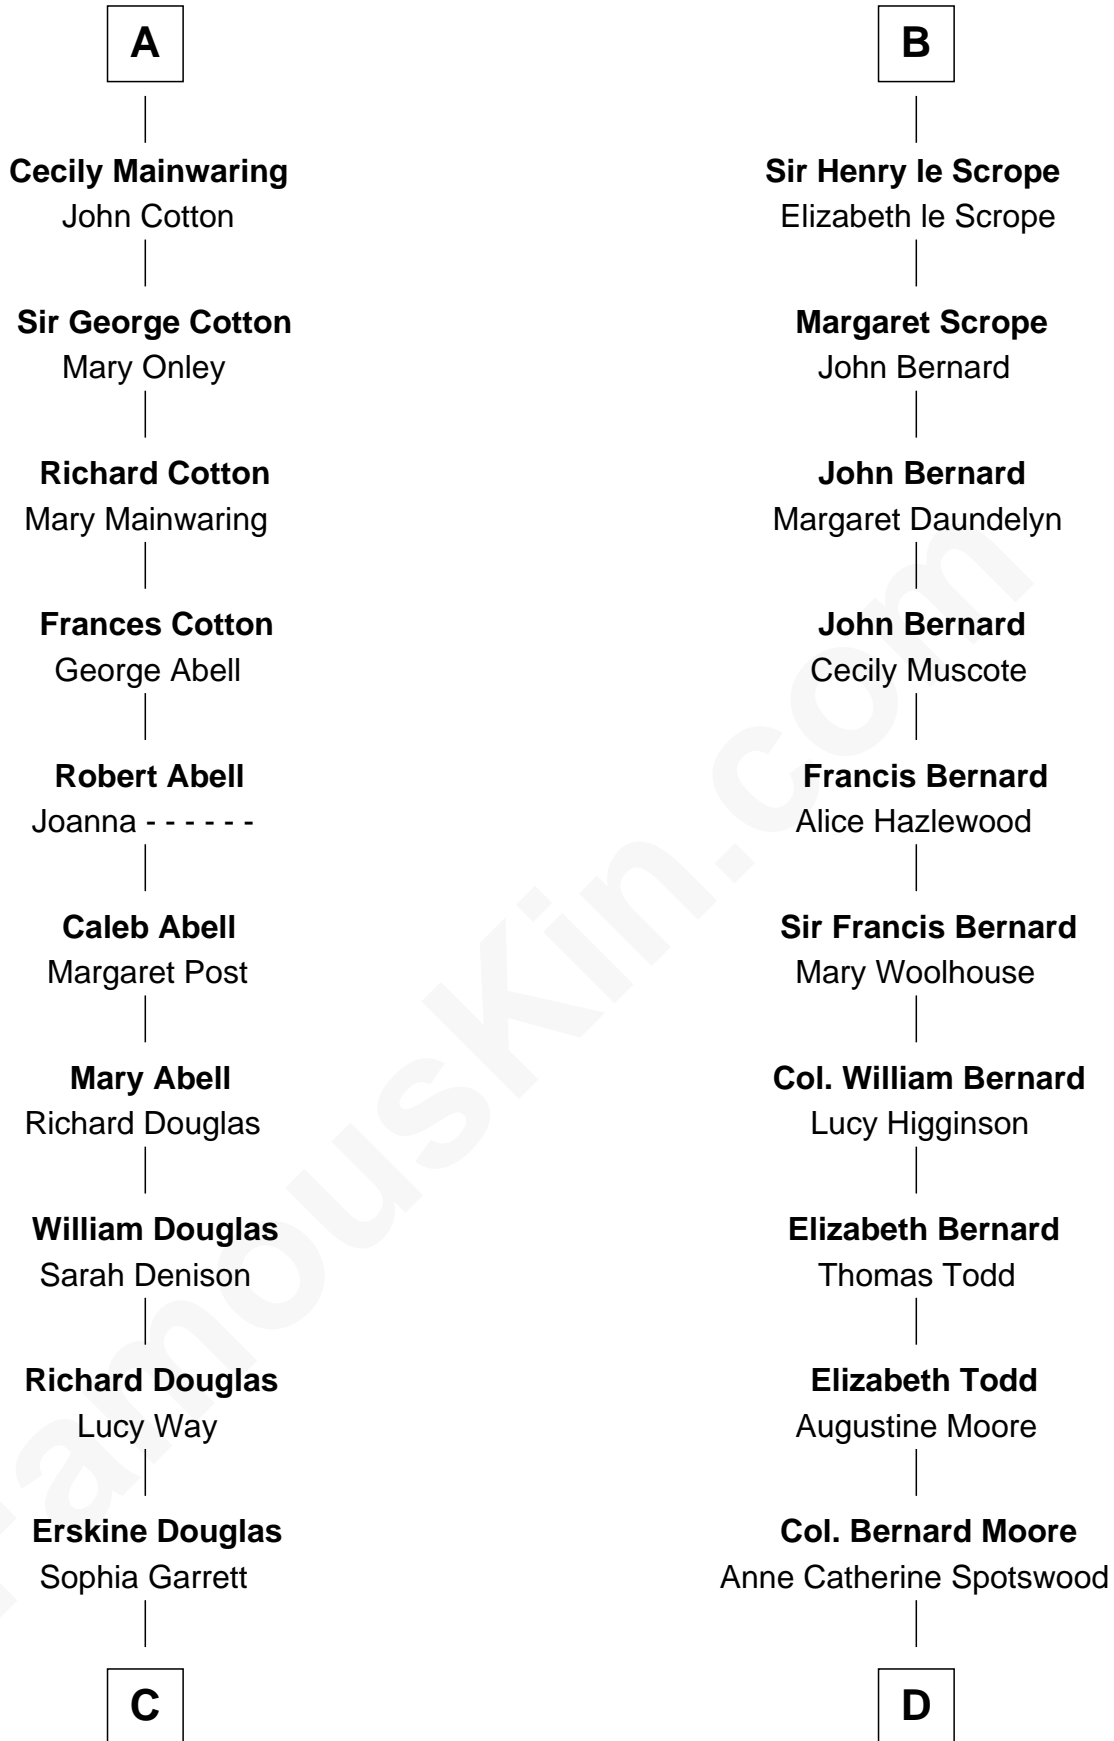

FamousKin.com Relationship Chart of

Illeana Douglas

TV and Movie Actress

20th cousin 1 time removed of

Helen Keller

Author and Activist

William de Braiose

Eva Marshal

Eve de Braiose
Sir William de Cantilupe

Milicent de Cantilupe
Eudo la Zouche

Eve la Zouche
Sir Maurice de Berkeley

Thomas de Berkeley
Katherine de Clyvedon

Sir John Berkeley
Elizabeth Betteshorne

Elizabeth Berkeley
Sir John Sutton

Jane Sutton
Thomas Mainwaring

A

Maud de Braose
Roger Mortimer

Sir Edmund Mortimer
Margaret de Fiennes

Iseult de Mortimer
Sir Hugh I de Audley

Alice de Audley
Sir Ralph de Neville

Sir John de Neville
Maude de Percy

Sir Ralph Neville
Margaret de Stafford

Margaret de Neville
Sir Richard Scrope

B

C

Emma Jane Douglas
Col. George Taliaferro Shackelford

Lena Priscilla Shackelford
Edouard Gregory Hesselberg

Melvyn Edouard Hesselberg
Rosalind Hightower