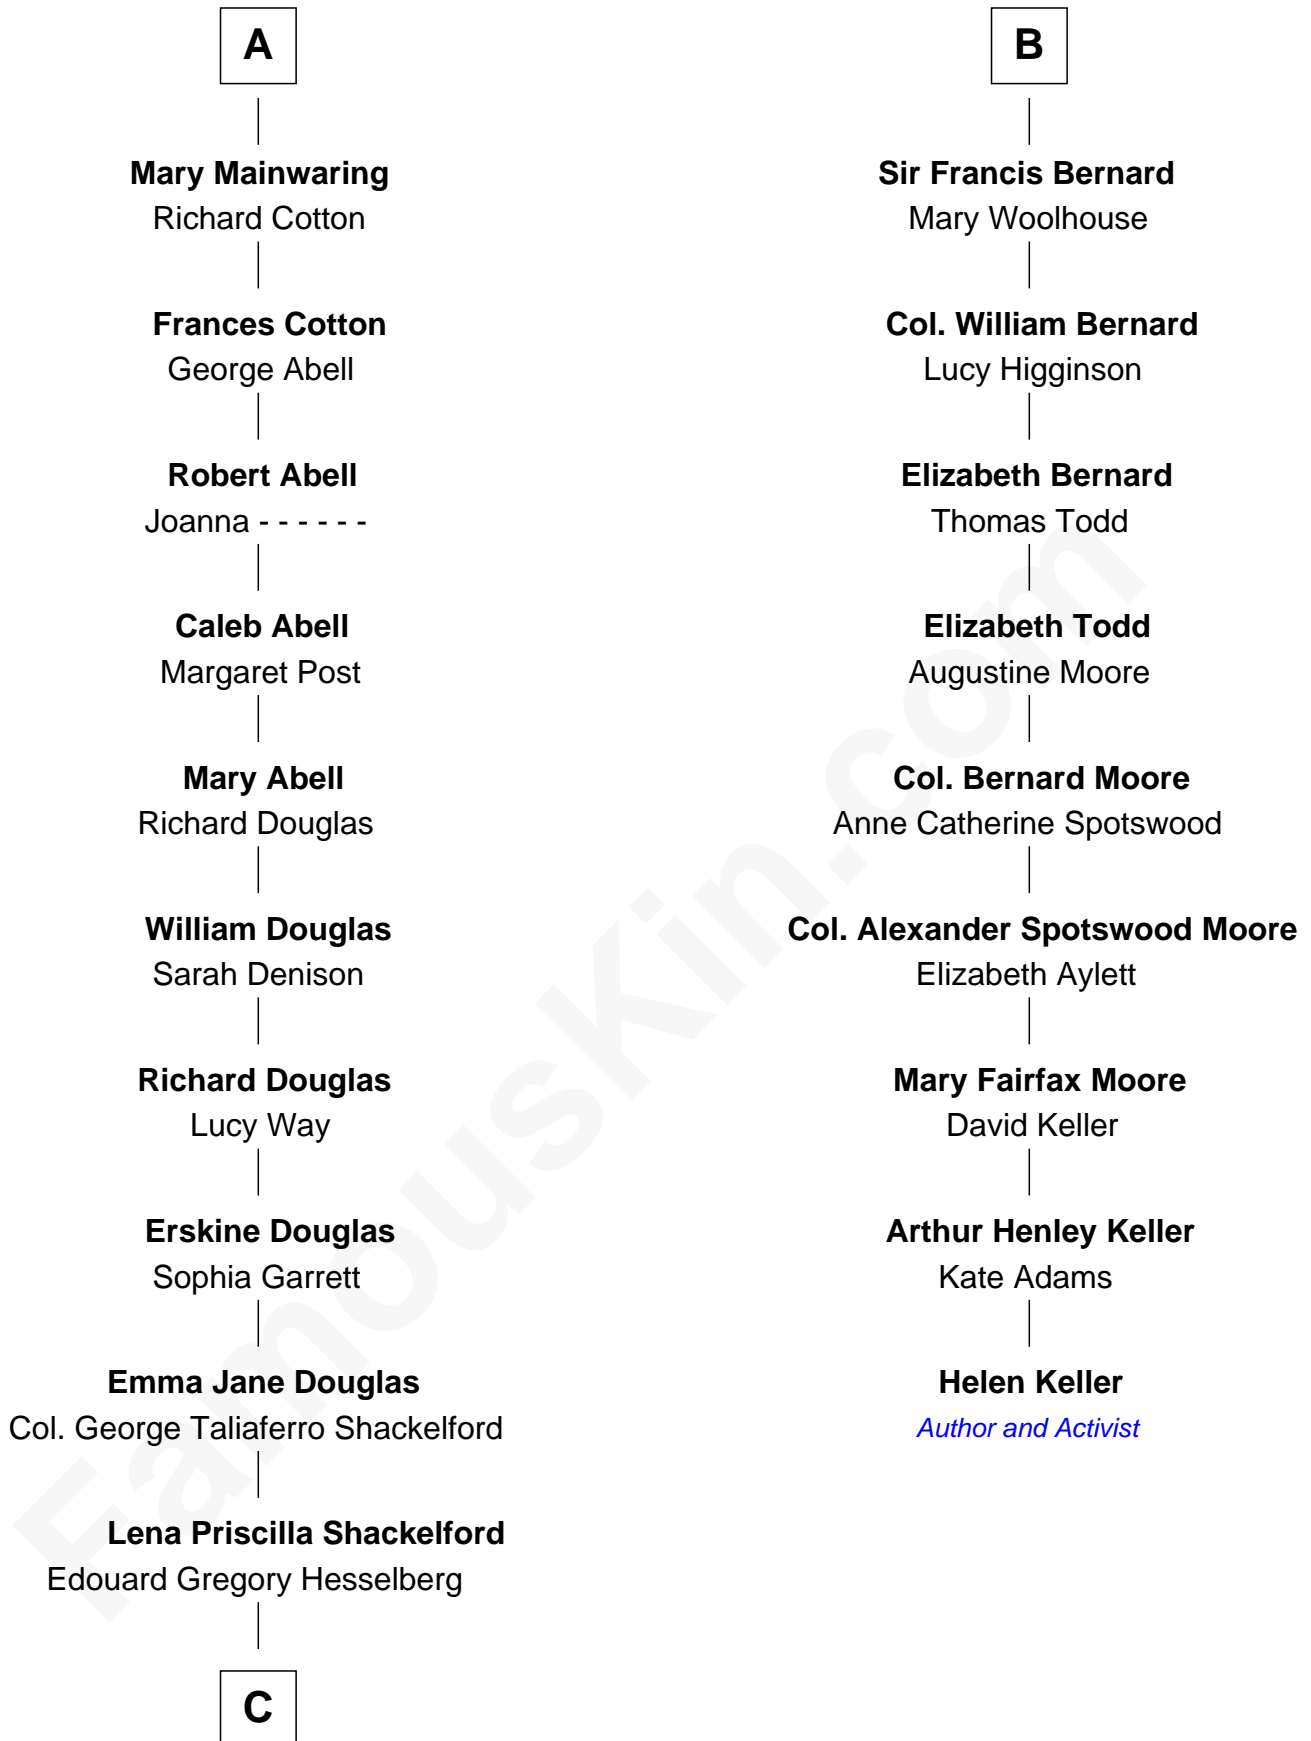

FamousKin.com Relationship Chart of

Illeana Douglas

TV and Movie Actress

15th cousin 4 times removed of

Helen Keller

Author and Activist

John de Welles

Maud de Roos

Margaret Daundelyn

John Bernard

Cecily Muscote

Francis Bernard

Alice Hazlewood

B

C

—
Melvyn Edouard Hesselberg