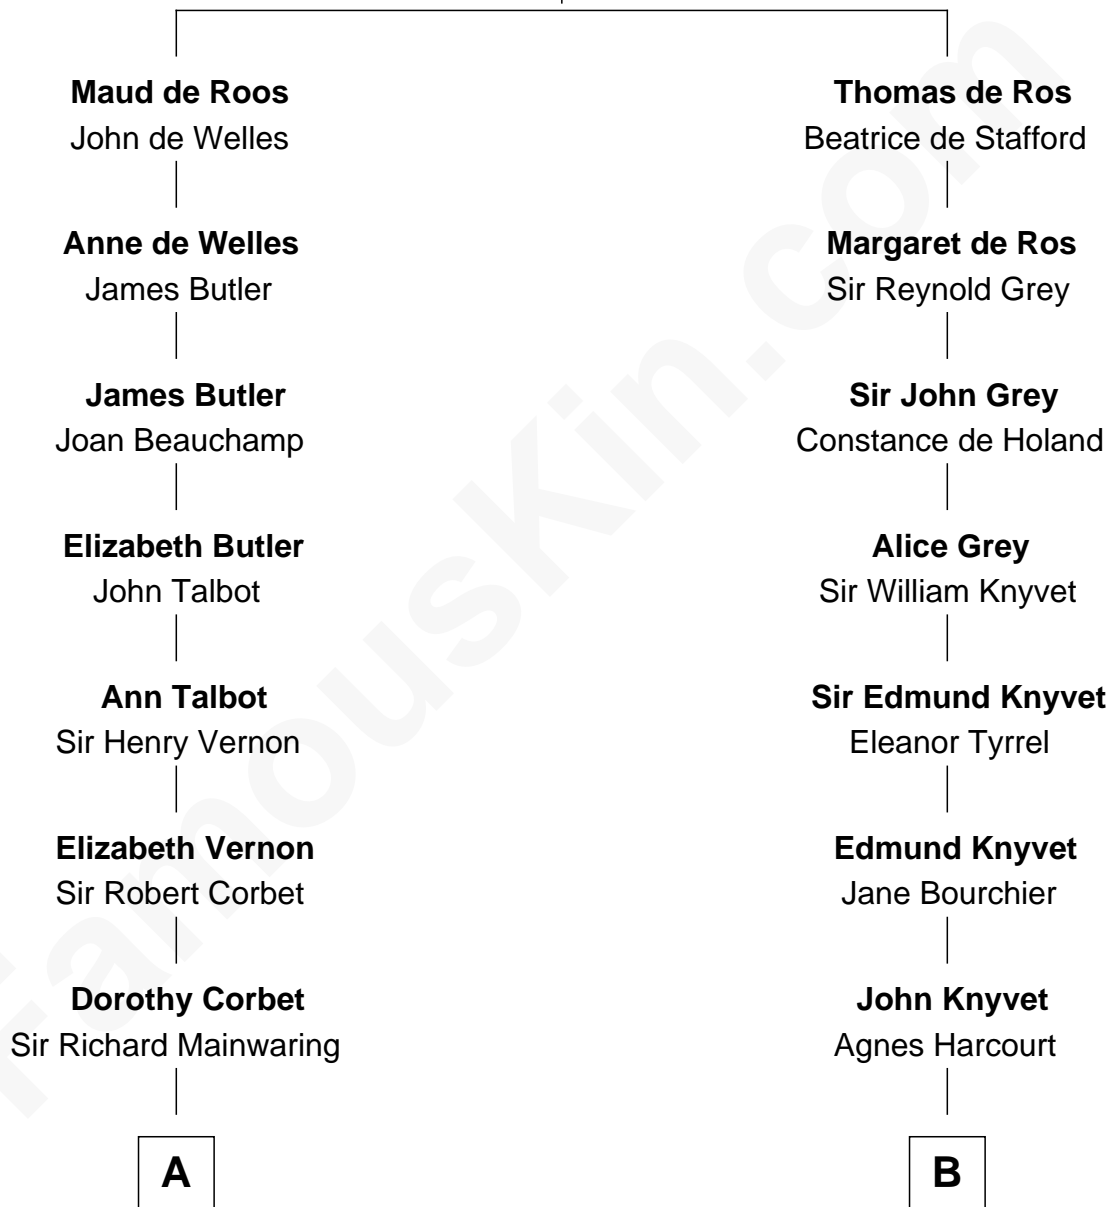

FamousKin.com Relationship Chart of

Illeana Douglas

TV and Movie Actress

17th cousin 3 times removed of

Leverett Saltonstall

55th Governor of Massachusetts

Sir William de Ros
Margery de Badlesmere

C

—
Lena Priscilla Shackelford
Edouard Gregory Hesselberg

—
Melvyn Edouard Hesselberg
Rosalind Hightower

—
Gregory Hesselberg
Joan Georgescu

—
Illeana Douglas
TV and Movie Actress

FamousKin.com