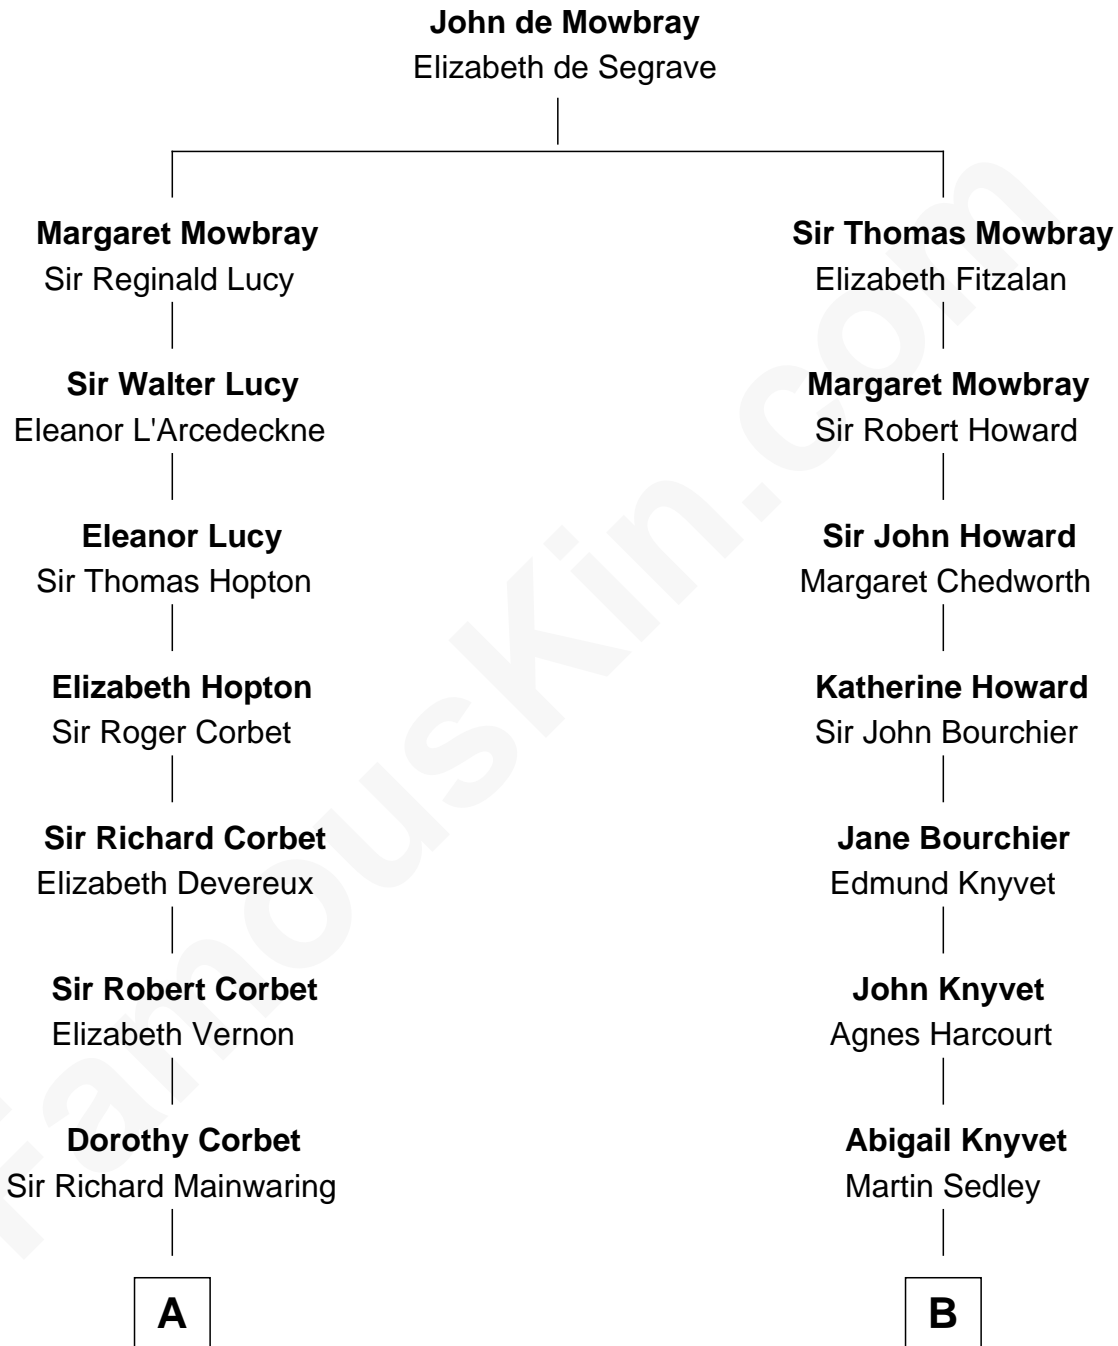

# FamousKin.com Relationship Chart of

**Illeana Douglas**

*TV and Movie Actress*

16th cousin 4 times removed of

**Leverett Saltonstall**

*55th Governor of Massachusetts*

**C**

—  
**Lena Priscilla Shackelford**  
Edouard Gregory Hesselberg

—  
**Melvyn Edouard Hesselberg**  
Rosalind Hightower

—  
**Gregory Hesselberg**  
Joan Georgescu

—  
**Illeana Douglas**  
*TV and Movie Actress*

FamousKin.com