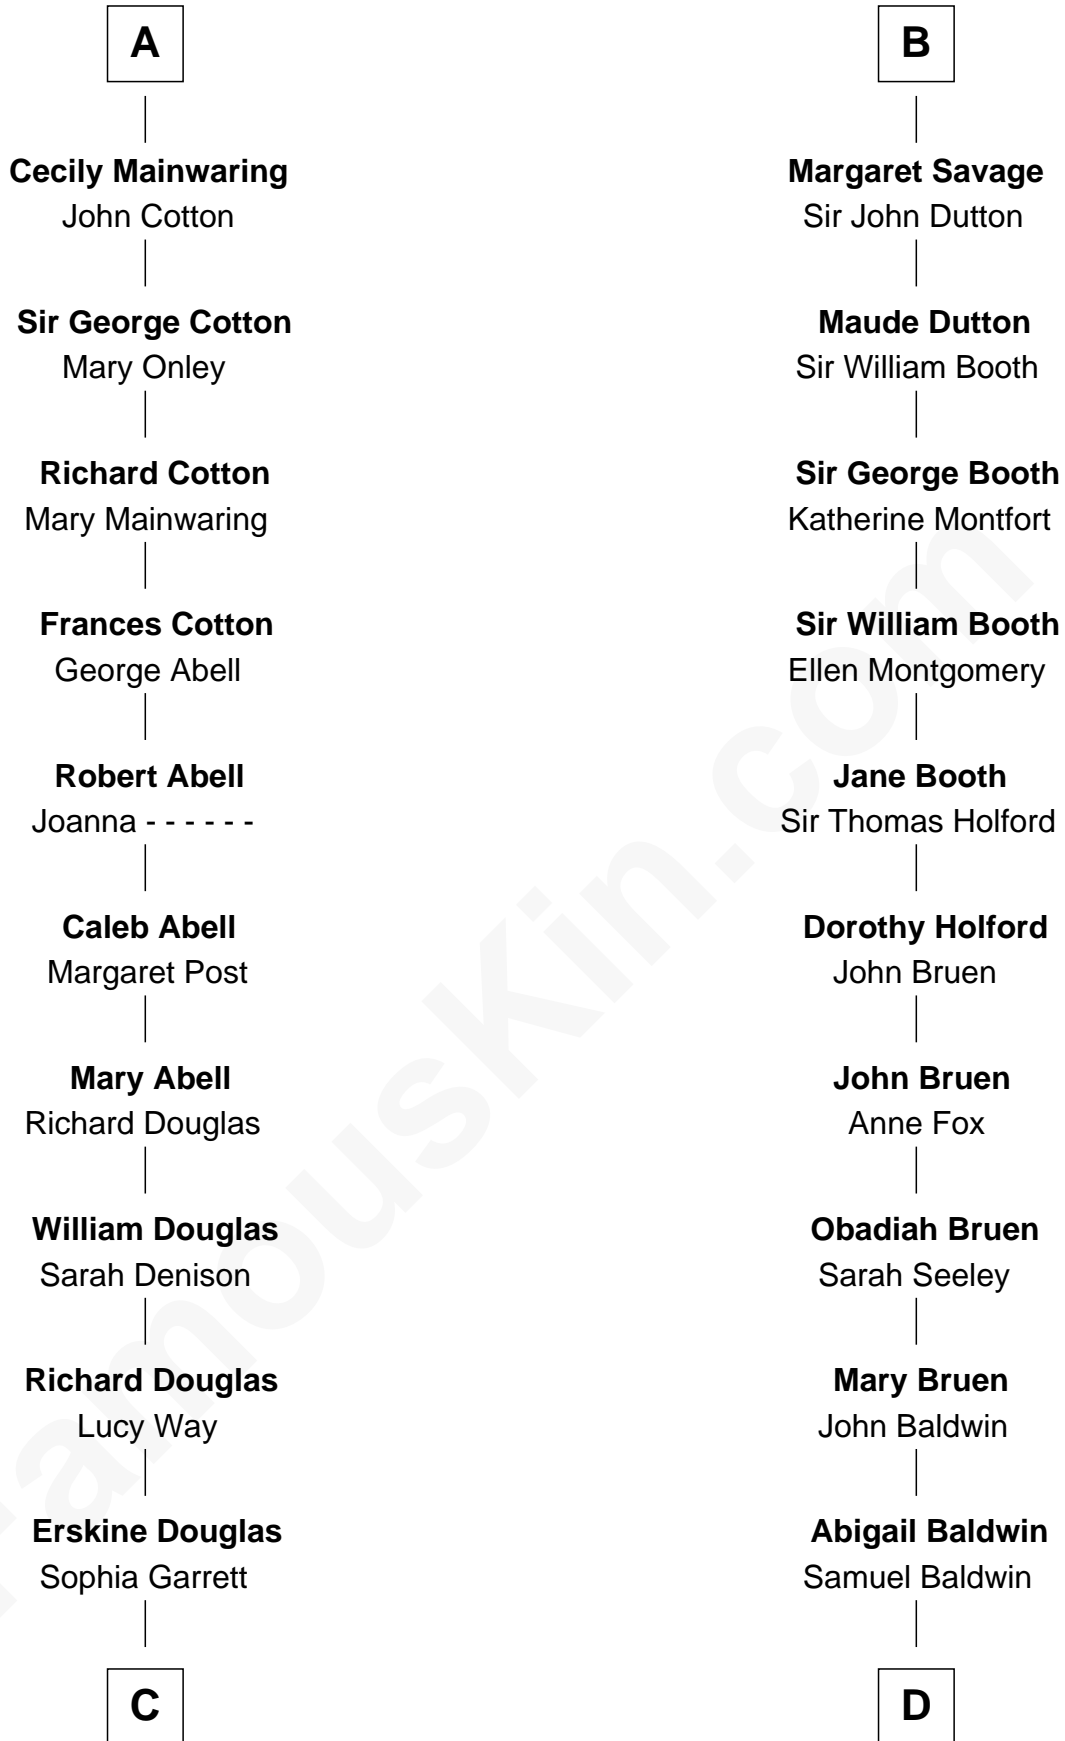

FamousKin.com

Relationship Chart of

Ileana Douglas

TV and Movie Actress

19th cousin 2 times removed of

Abraham Baldwin

Signer of the U.S. Constitution

Sir Roger de Quincy

Helen of Galloway

C

Emma Jane Douglas
Col. George Taliaferro Shackelford

Lena Priscilla Shackelford
Edouard Gregory Hesselberg

Melvyn Edouard Hesselberg
Rosalind Hightower

Gregory Hesselberg
Joan Georgescu

Illeana Douglas
TV and Movie Actress

D

Timothy Baldwin
Bathsheba Stone

Michael Baldwin
Lucy Dudley

Abraham Baldwin
Signer of the U.S. Constitution