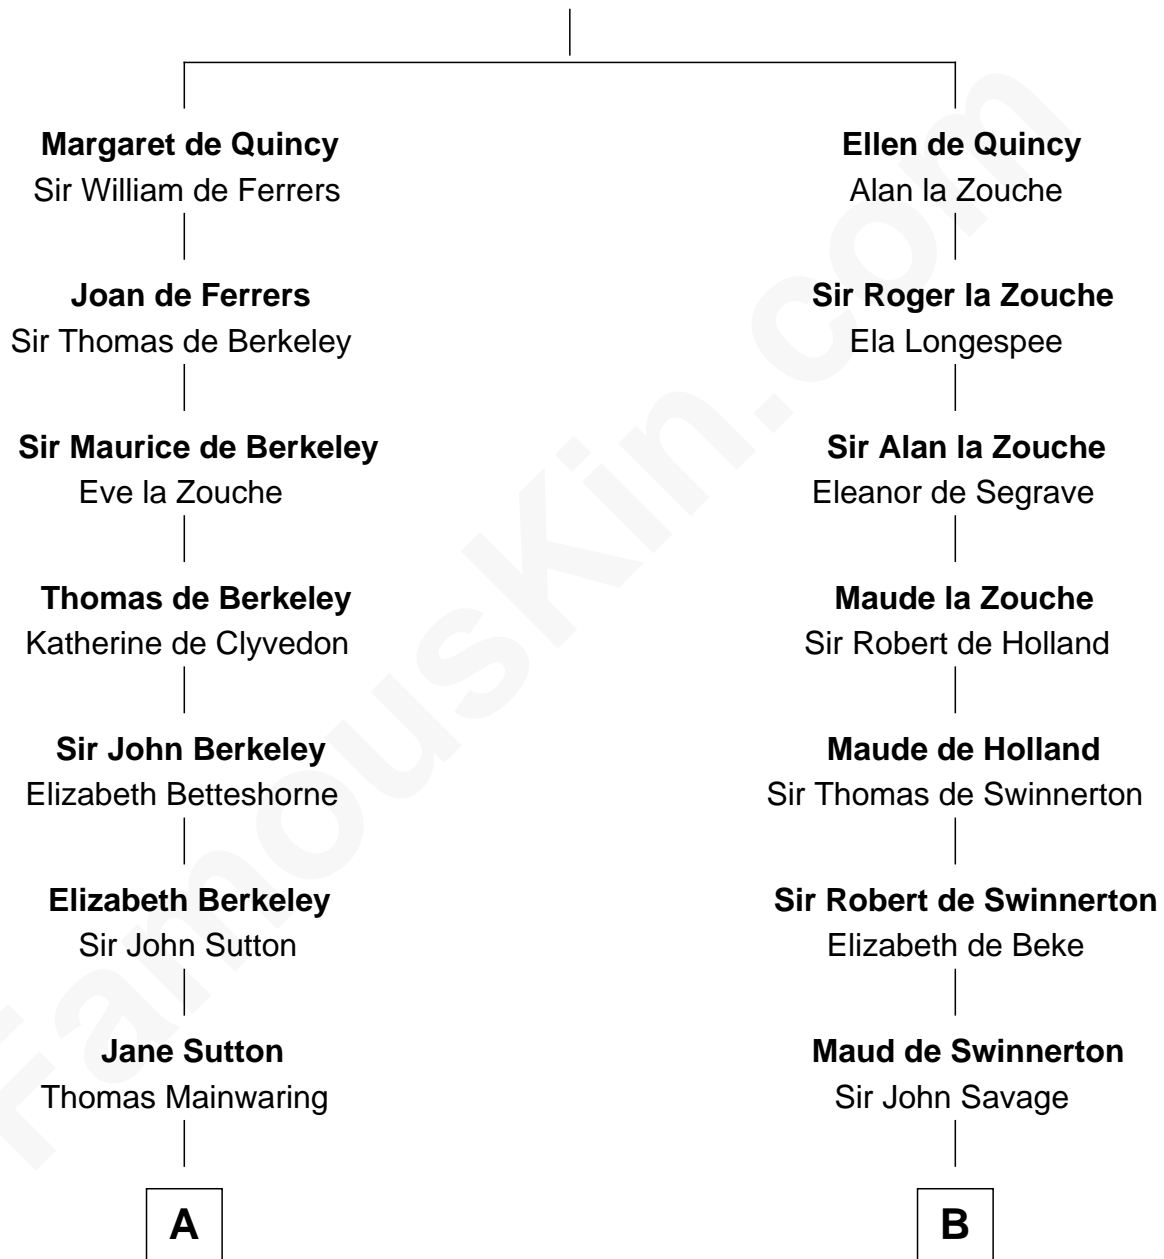

FamousKin.com

Relationship Chart of

Ileana Douglas

TV and Movie Actress

19th cousin 2 times removed of

Abraham Baldwin

Signer of the U.S. Constitution

Sir Roger de Quincy

Helen of Galloway

C

Emma Jane Douglas
Col. George Taliaferro Shackelford

Lena Priscilla Shackelford
Edouard Gregory Hesselberg

Melvyn Edouard Hesselberg
Rosalind Hightower

Gregory Hesselberg
Joan Georgescu

Illeana Douglas
TV and Movie Actress

D

Timothy Baldwin
Bathsheba Stone

Michael Baldwin
Lucy Dudley

Abraham Baldwin
Signer of the U.S. Constitution