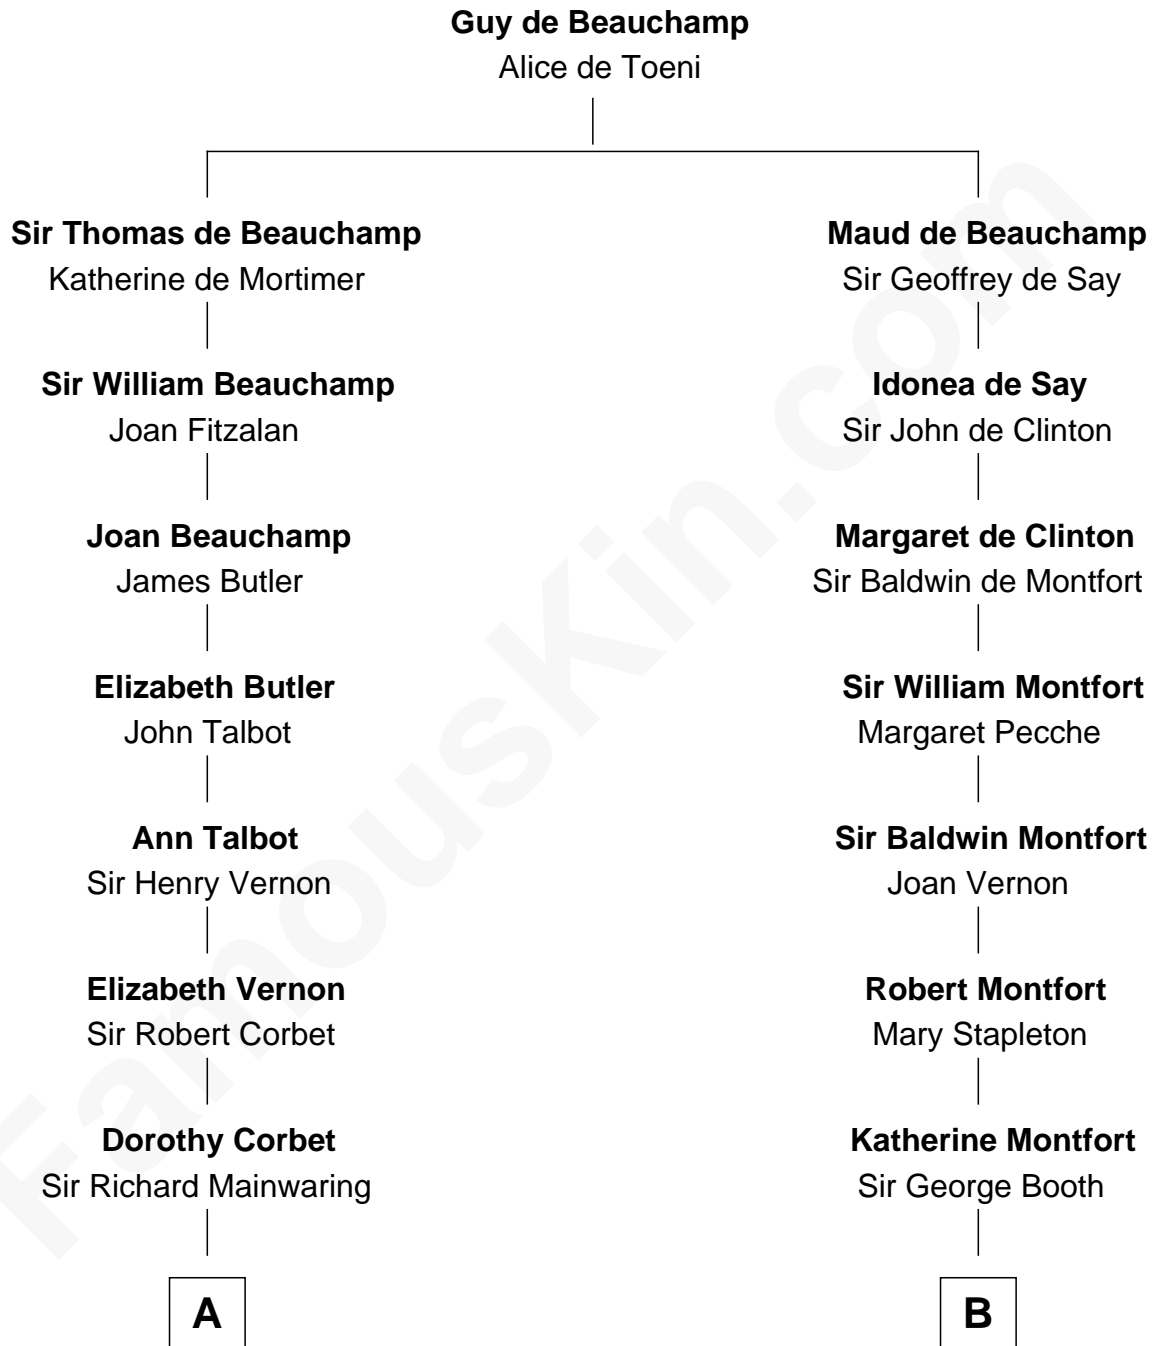

## Relationship Chart of

**Ileana Douglas**

*TV and Movie Actress*

16th cousin 4 times removed of

**Abraham Baldwin**

*Signer of the U.S. Constitution*

**C**

—  
**Lena Priscilla Shackelford**  
Edouard Gregory Hesselberg

—  
**Melvyn Edouard Hesselberg**  
Rosalind Hightower

—  
**Gregory Hesselberg**  
Joan Georgescu

—  
**Illeana Douglas**  
*TV and Movie Actress*

FamousKin.com