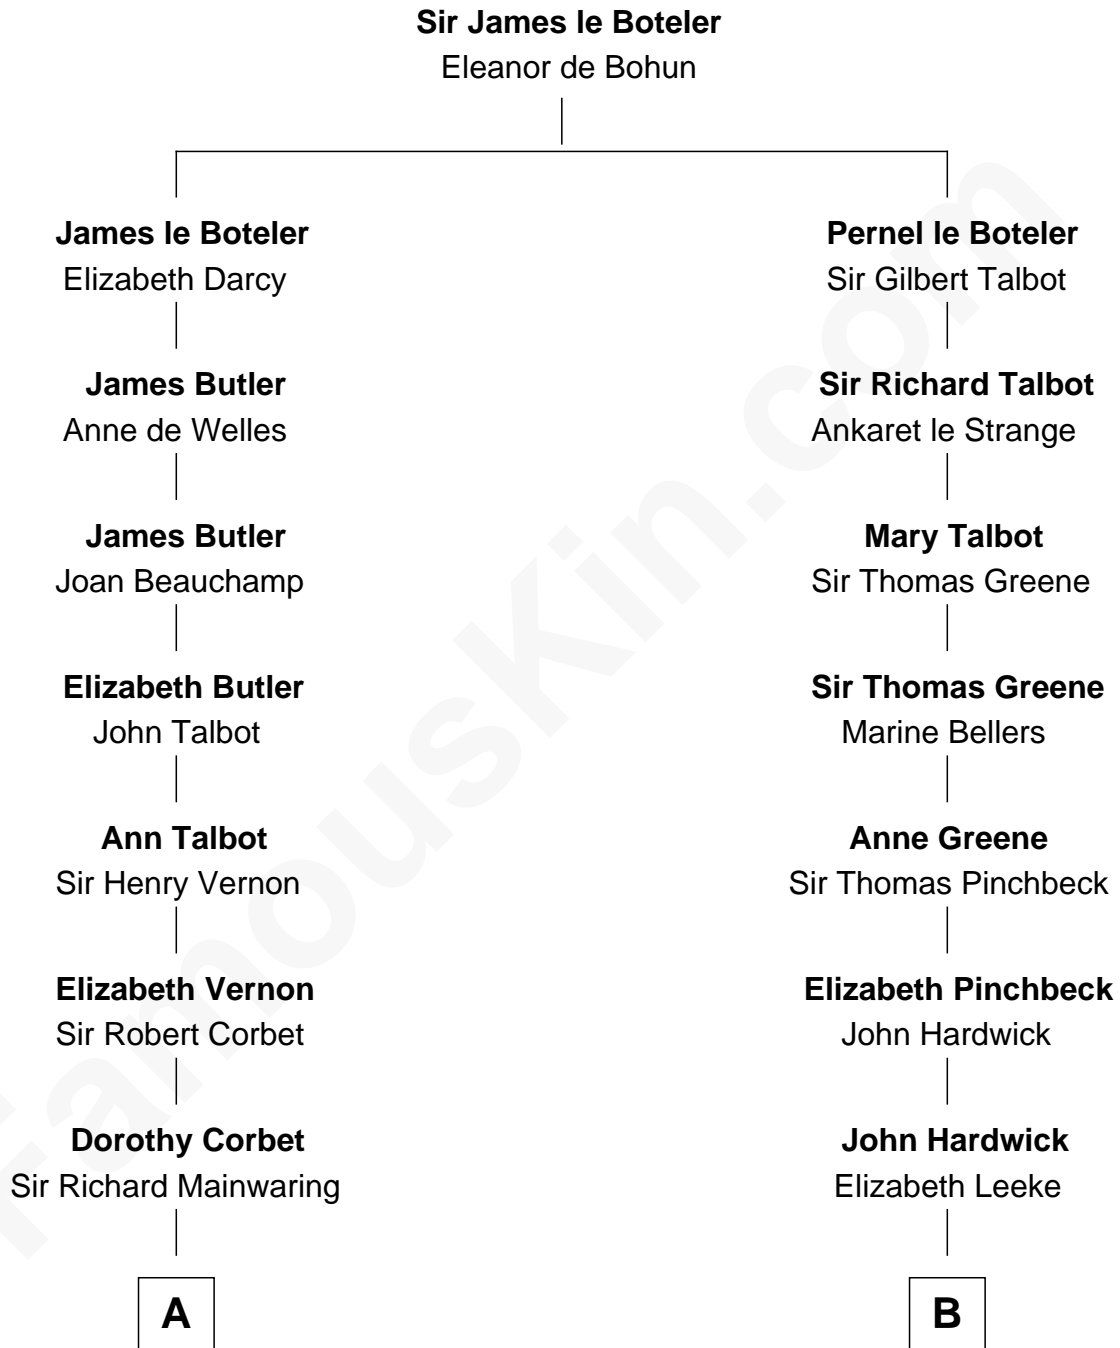

FamousKin.com

Relationship Chart of

Illeana Douglas

TV and Movie Actress

14th cousin 6 times removed of

Charles Carroll

Signer of the Declaration of Independence

C

—
Lena Priscilla Shackelford
Edouard Gregory Hesselberg

—
Melvyn Edouard Hesselberg
Rosalind Hightower

—
Gregory Hesselberg
Joan Georgescu

—
Illeana Douglas
TV and Movie Actress

FamousKin.com