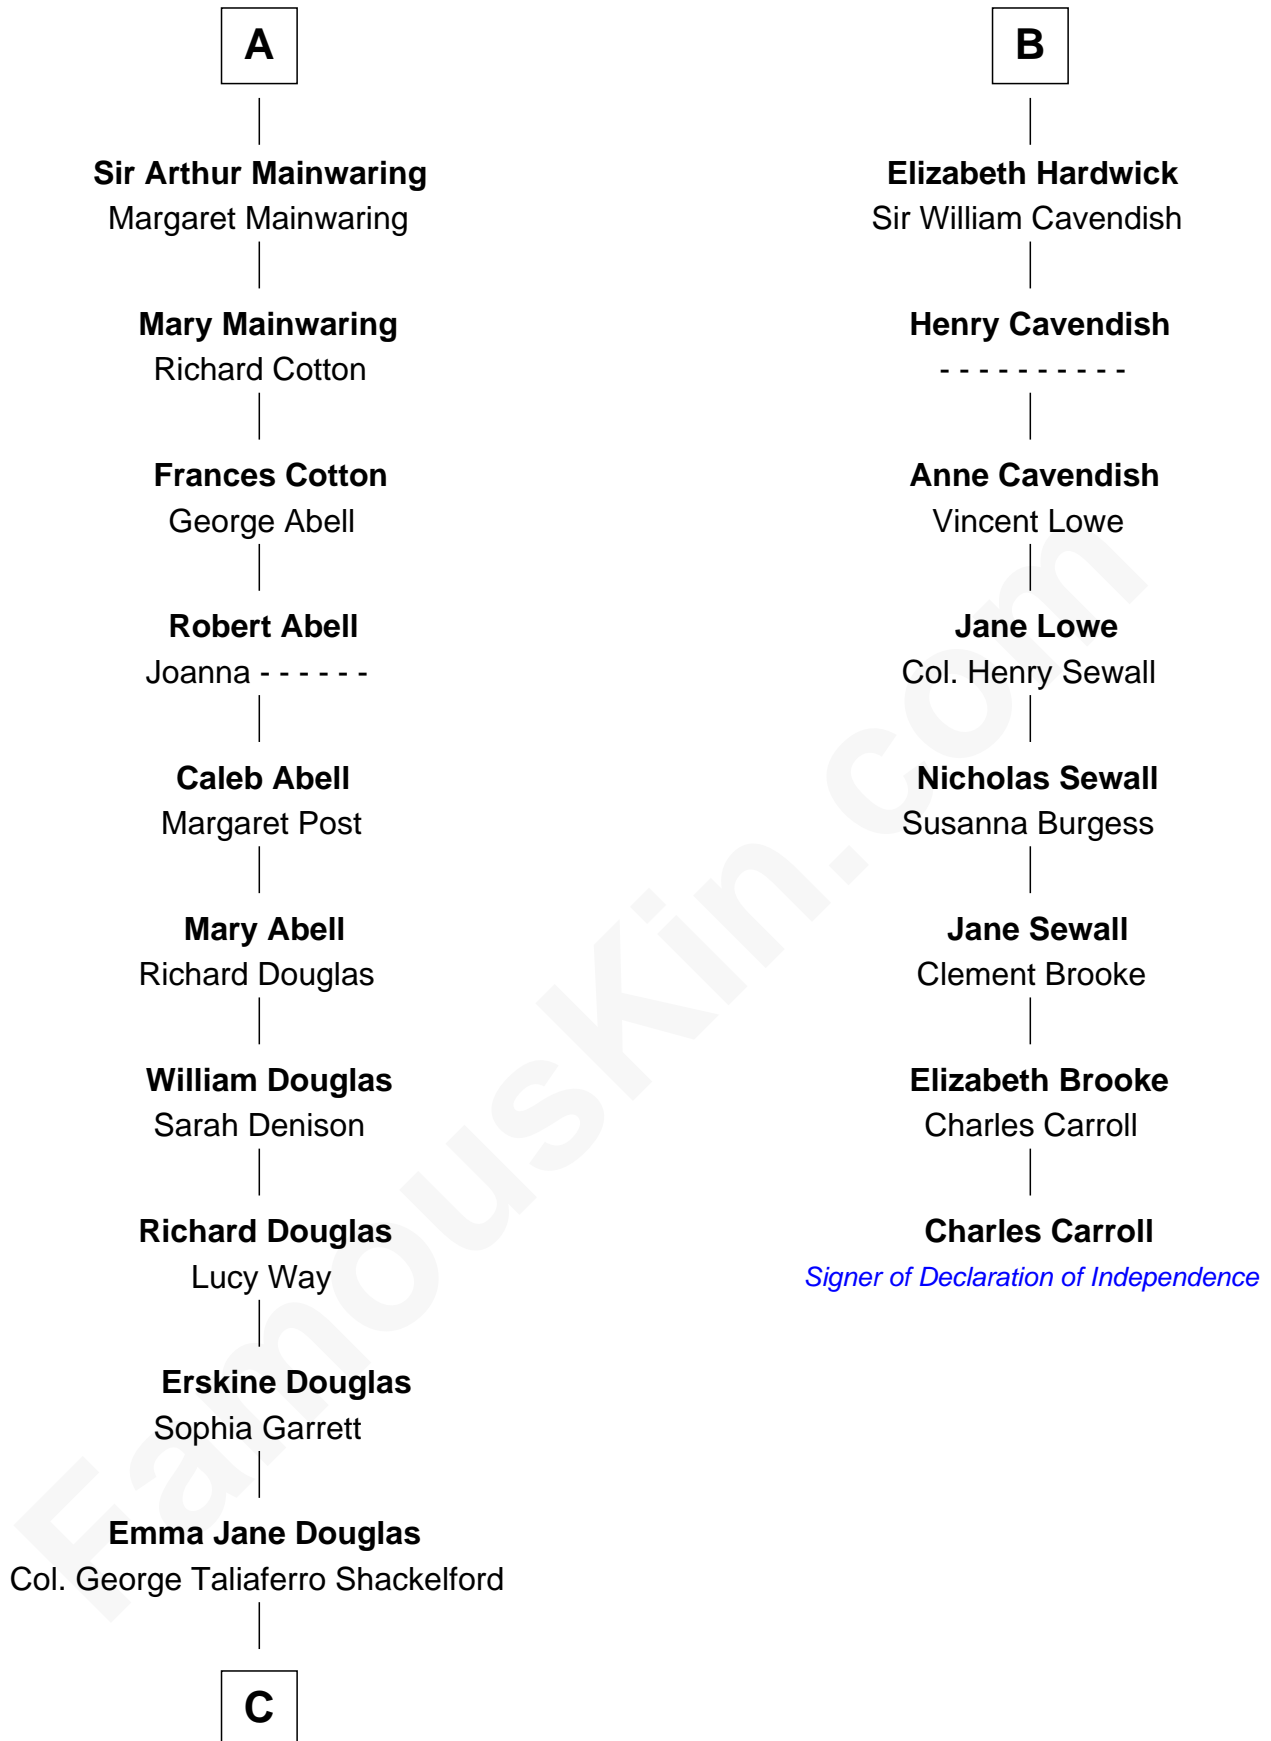

FamousKin.com

Relationship Chart of

Illeana Douglas

TV and Movie Actress

14th cousin 6 times removed of

Charles Carroll

Signer of the Declaration of Independence

C

—
Lena Priscilla Shackelford
Edouard Gregory Hesselberg

—
Melvyn Edouard Hesselberg
Rosalind Hightower

—
Gregory Hesselberg
Joan Georgescu

—
Illeana Douglas
TV and Movie Actress

FamousKin.com