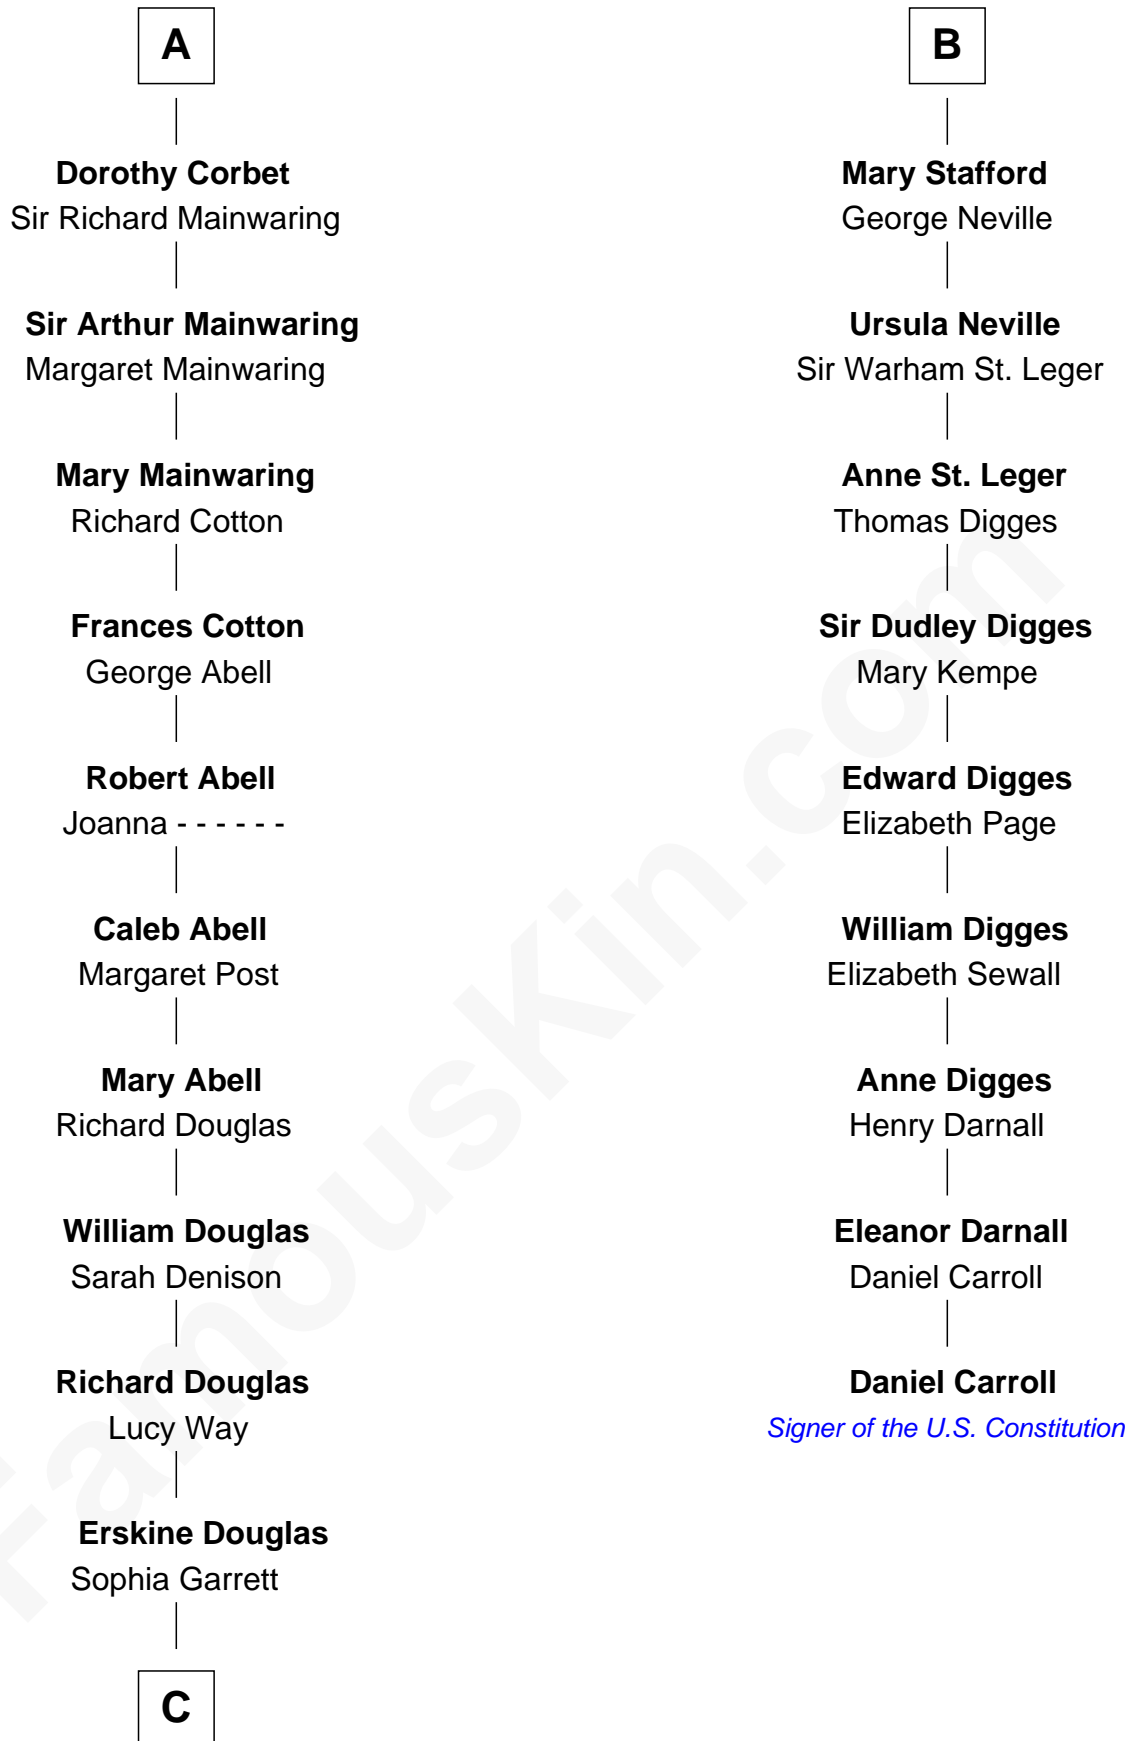

FamousKin.com Relationship Chart of

Illeana Douglas

TV and Movie Actress

15th cousin 6 times removed of

Daniel Carroll

Signer of the U.S. Constitution

Henry Plantagenet

Maud de Chaworth

C

Emma Jane Douglas
Col. George Taliaferro Shackelford

Lena Priscilla Shackelford
Edouard Gregory Hesselberg

Melvyn Edouard Hesselberg
Rosalind Hightower

Gregory Hesselberg
Joan Georgescu

Illeana Douglas
TV and Movie Actress