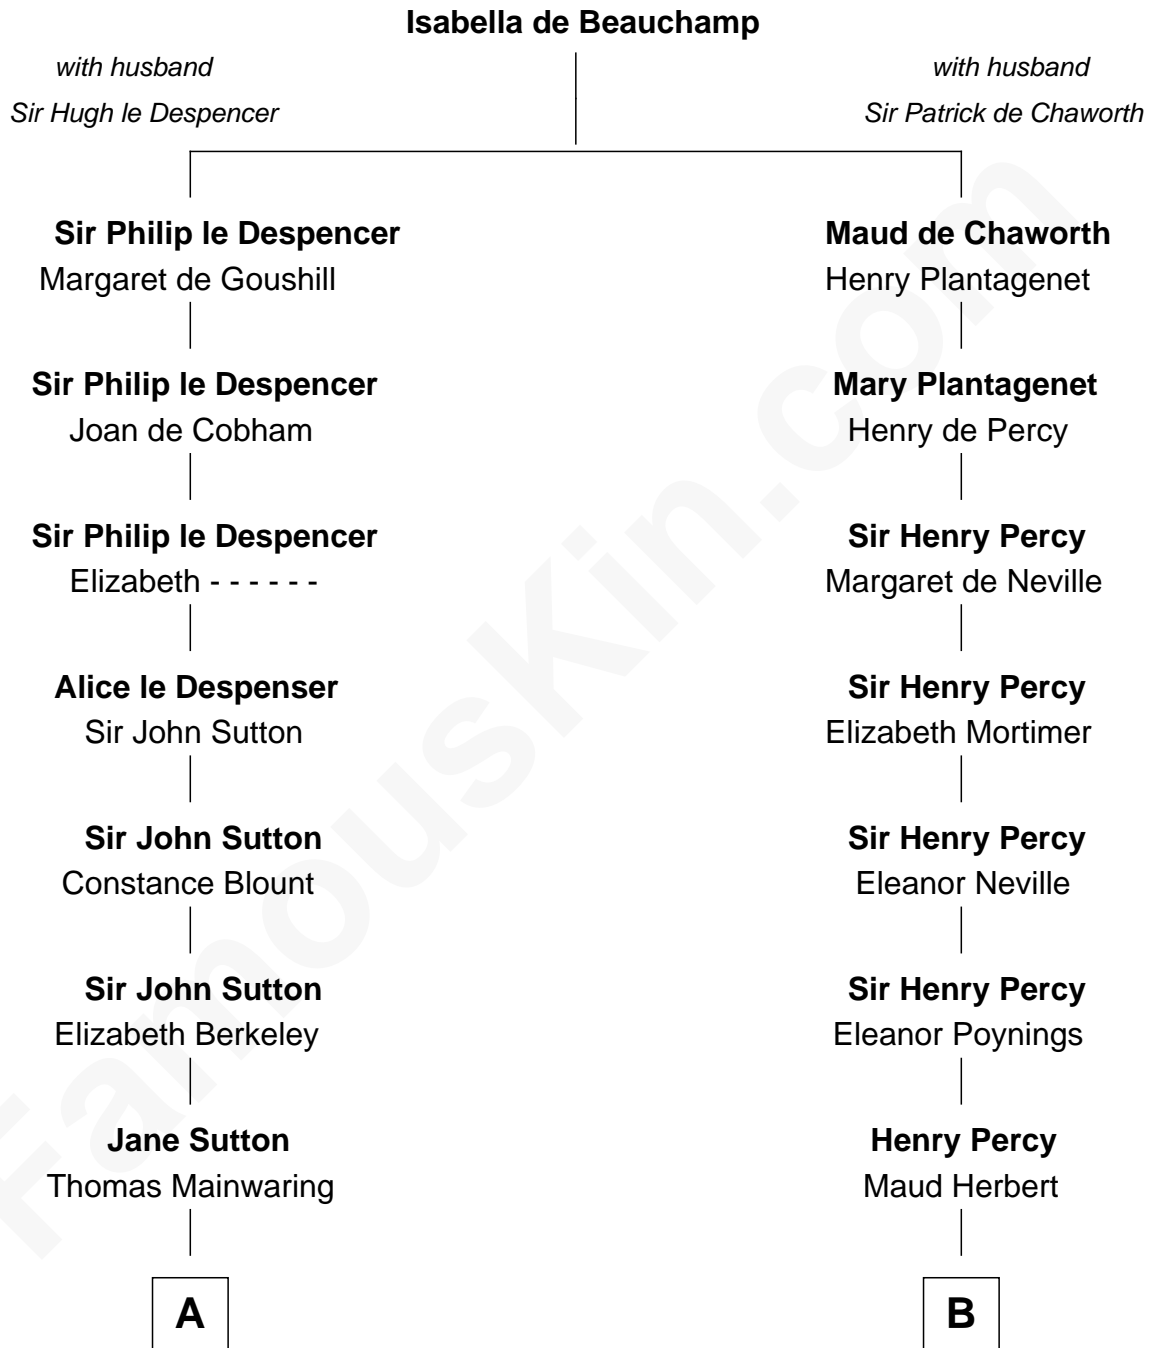

FamousKin.com Relationship Chart of

Illeana Douglas

TV and Movie Actress

16th cousin 5 times removed of

Daniel Carroll

Signer of the U.S. Constitution

C

Emma Jane Douglas
Col. George Taliaferro Shackelford

Lena Priscilla Shackelford
Edouard Gregory Hesselberg

Melvyn Edouard Hesselberg
Rosalind Hightower

Gregory Hesselberg
Joan Georgescu

Illeana Douglas
TV and Movie Actress