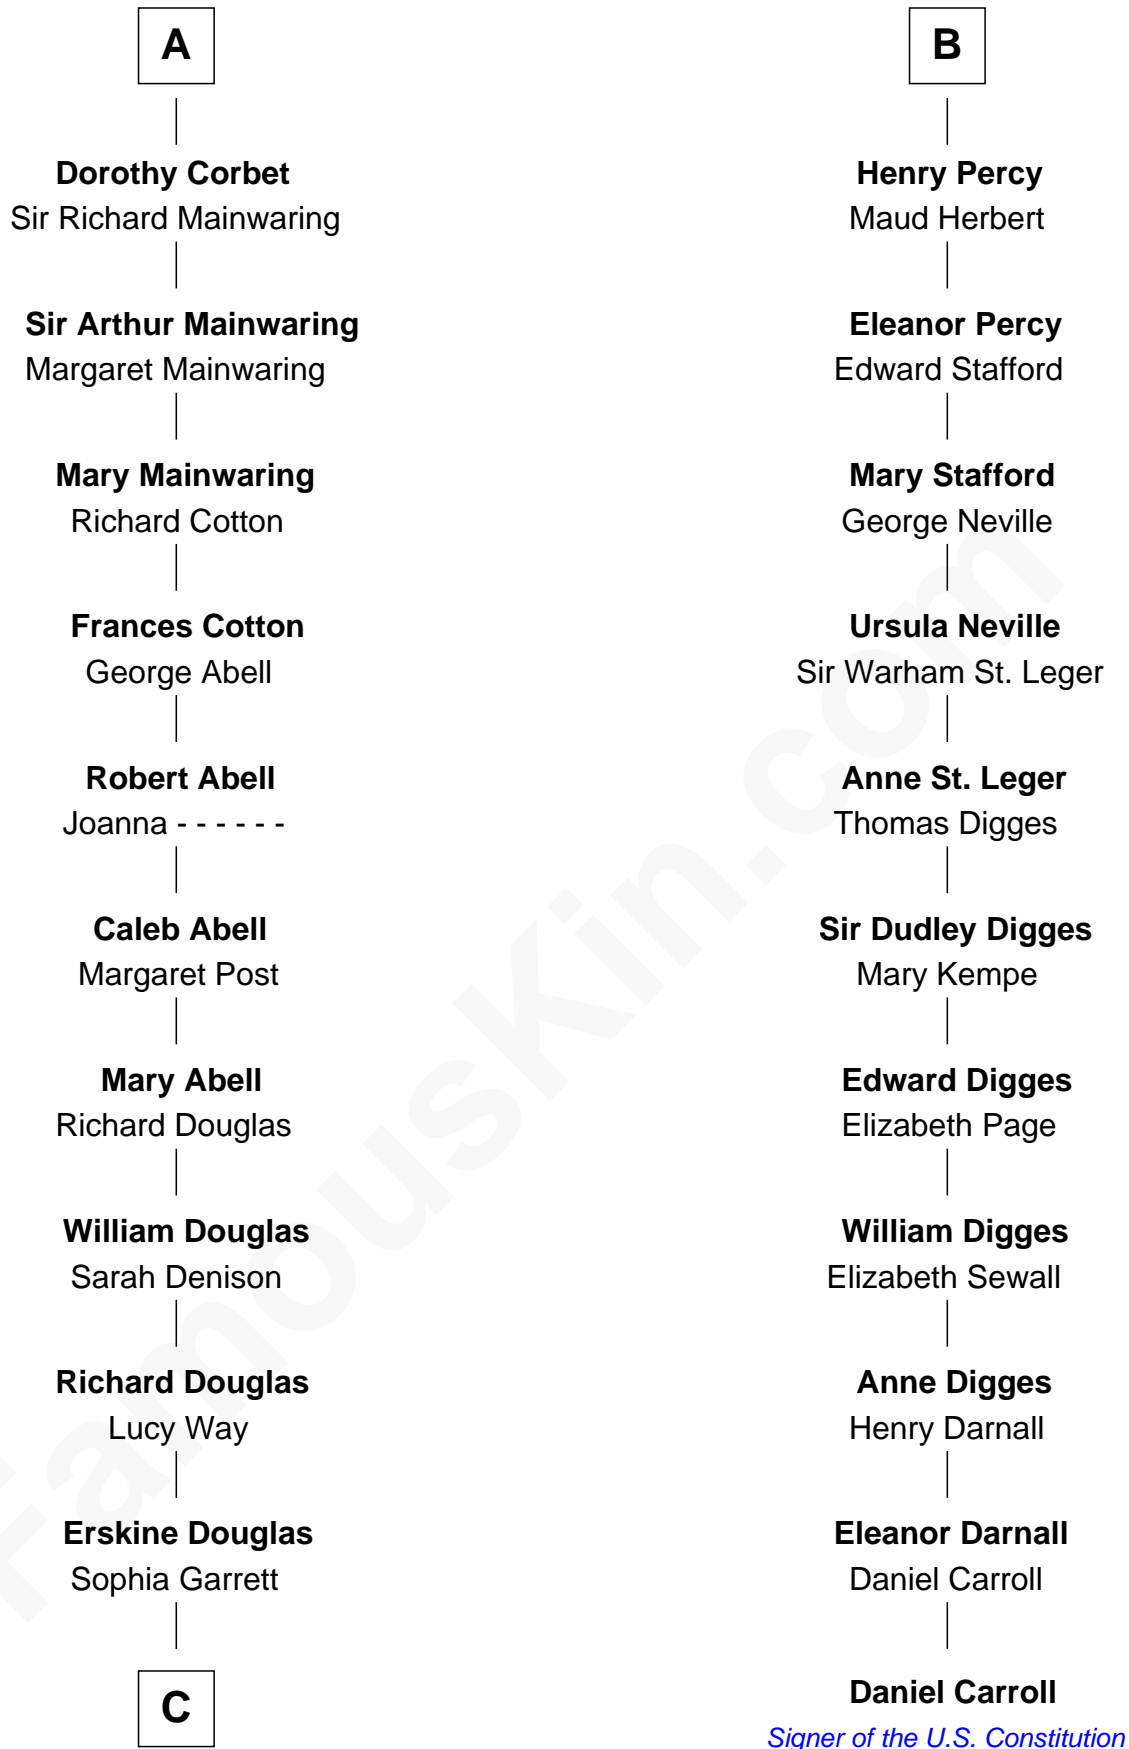

FamousKin.com Relationship Chart of

Illeana Douglas

TV and Movie Actress

17th cousin 4 times removed of

Daniel Carroll

Signer of the U.S. Constitution

C

Emma Jane Douglas
Col. George Taliaferro Shackelford

Lena Priscilla Shackelford
Edouard Gregory Hesselberg

Melvyn Edouard Hesselberg
Rosalind Hightower

Gregory Hesselberg
Joan Georgescu

Illeana Douglas
TV and Movie Actress