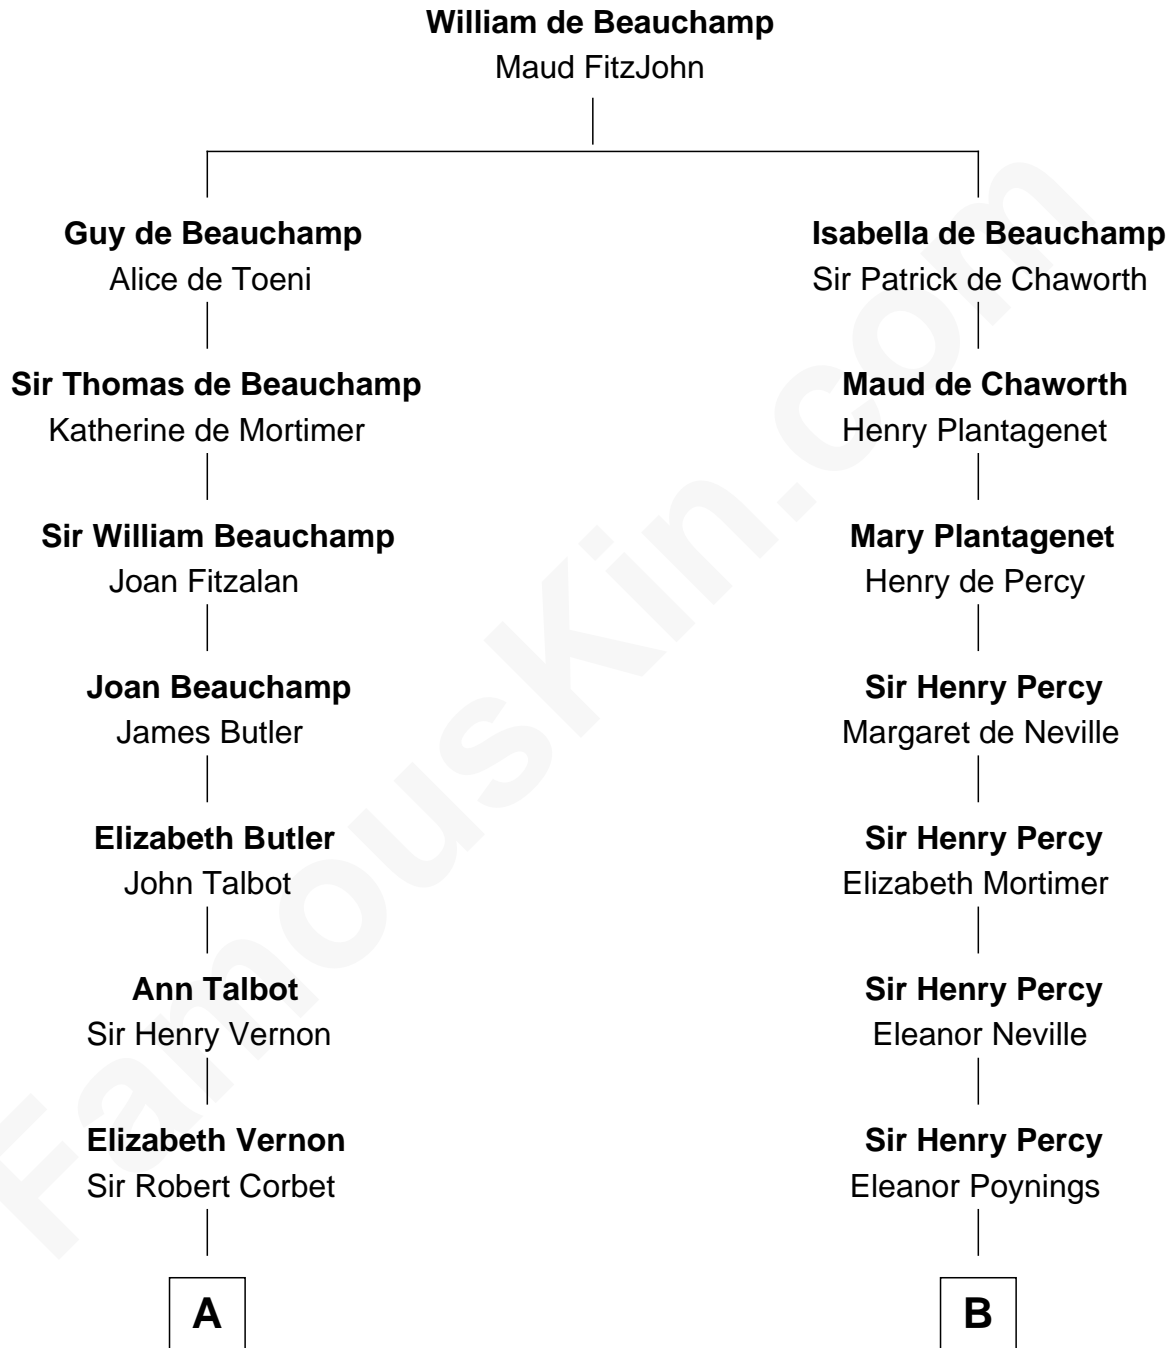

FamousKin.com Relationship Chart of

Illeana Douglas

TV and Movie Actress

17th cousin 4 times removed of

Daniel Carroll

Signer of the U.S. Constitution

C

Emma Jane Douglas
Col. George Taliaferro Shackelford

Lena Priscilla Shackelford
Edouard Gregory Hesselberg

Melvyn Edouard Hesselberg
Rosalind Hightower

Gregory Hesselberg
Joan Georgescu

Illeana Douglas
TV and Movie Actress