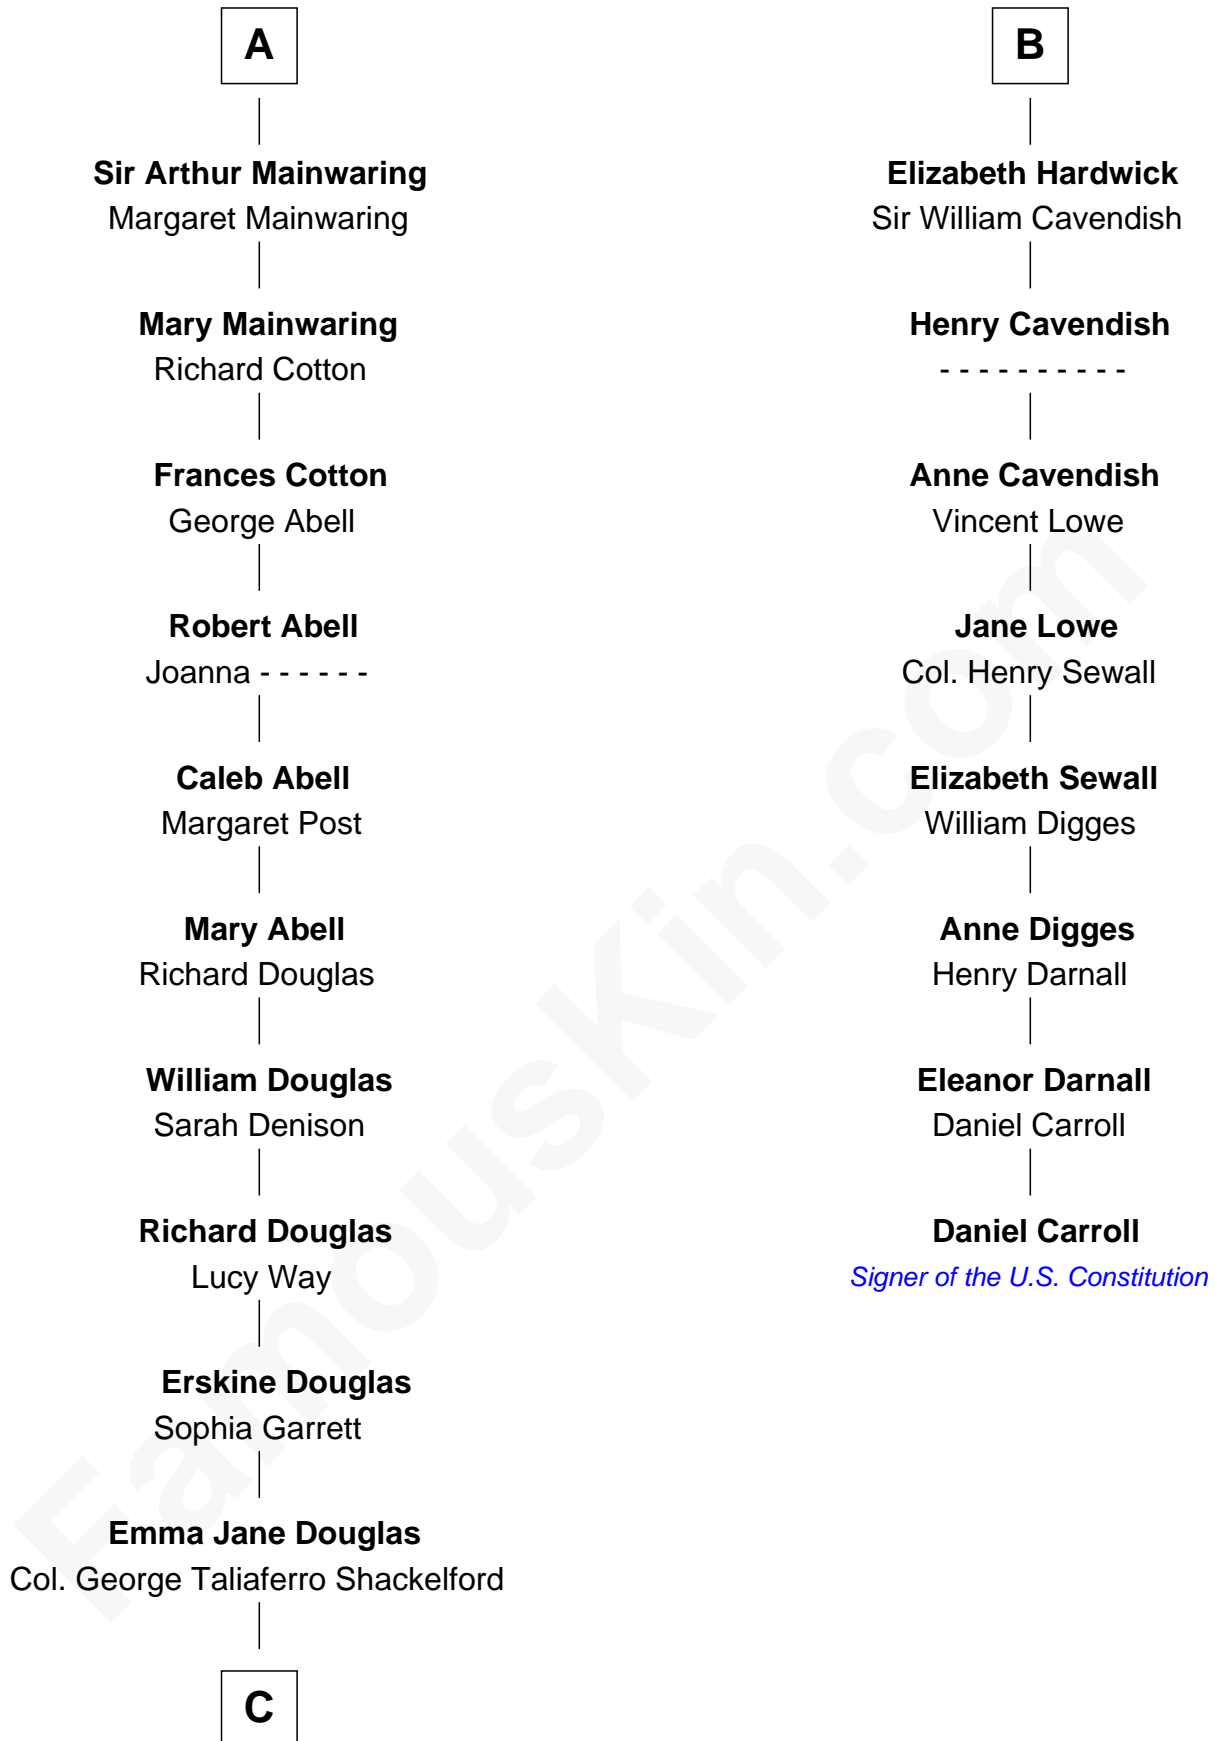

FamousKin.com Relationship Chart of

Illeana Douglas

TV and Movie Actress

14th cousin 6 times removed of

Daniel Carroll

Signer of the U.S. Constitution

C

—
Lena Priscilla Shackelford
Edouard Gregory Hesselberg

—
Melvyn Edouard Hesselberg
Rosalind Hightower

—
Gregory Hesselberg
Joan Georgescu

—
Illeana Douglas
TV and Movie Actress