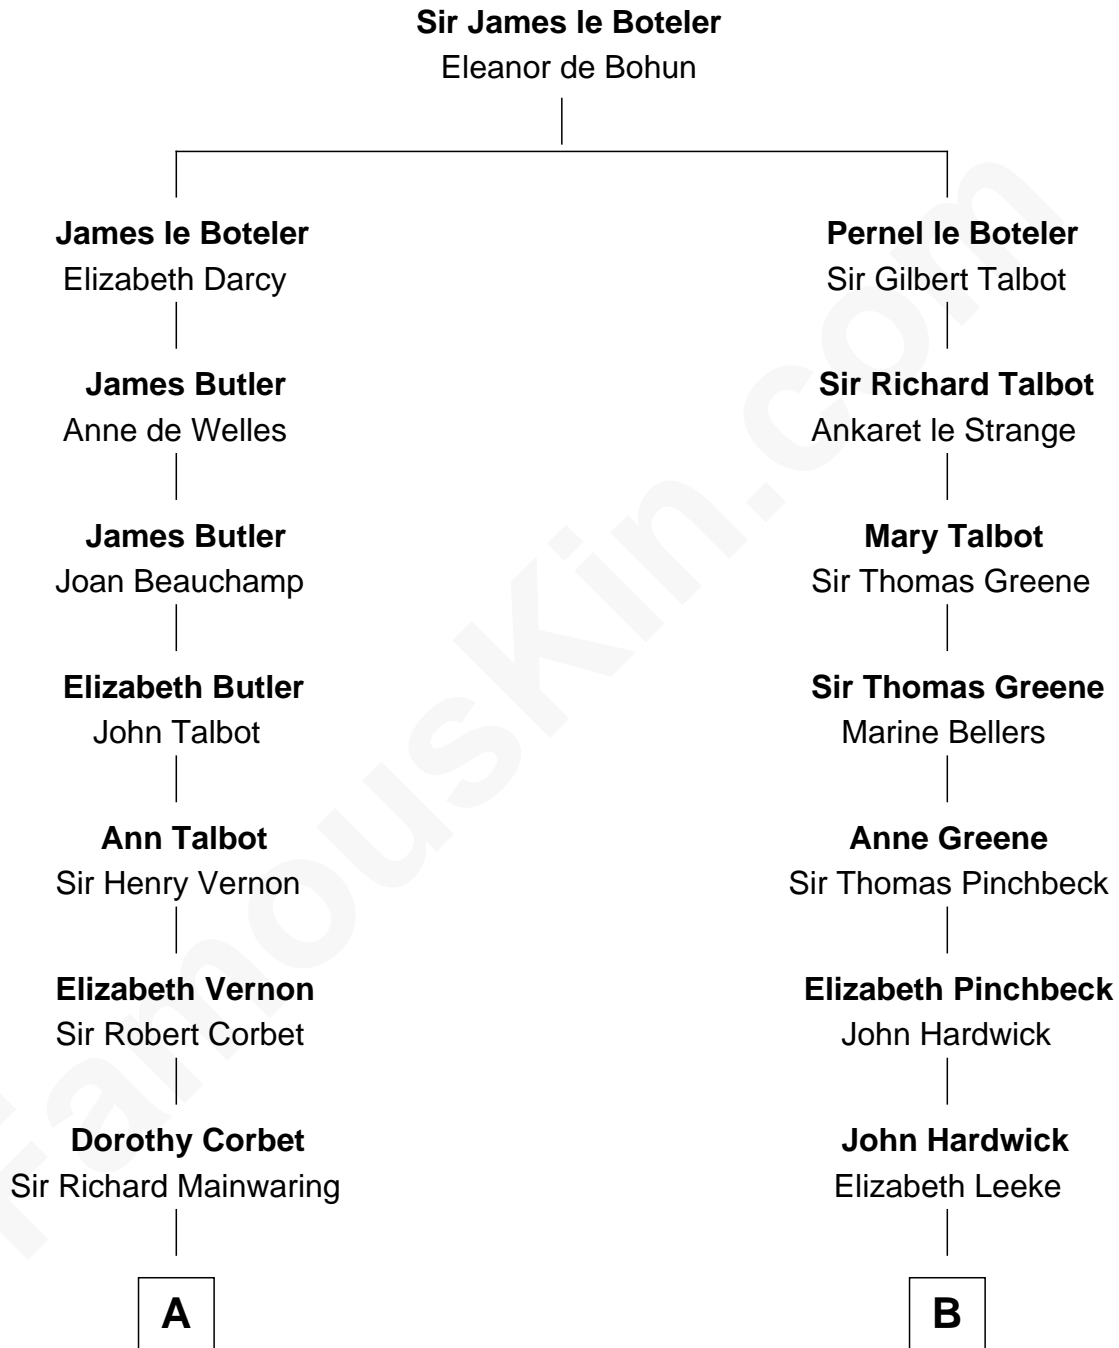

FamousKin.com Relationship Chart of

Illeana Douglas

TV and Movie Actress

14th cousin 6 times removed of

Daniel Carroll

Signer of the U.S. Constitution

C

—
Lena Priscilla Shackelford
Edouard Gregory Hesselberg

—
Melvyn Edouard Hesselberg
Rosalind Hightower

—
Gregory Hesselberg
Joan Georgescu

—
Illeana Douglas
TV and Movie Actress