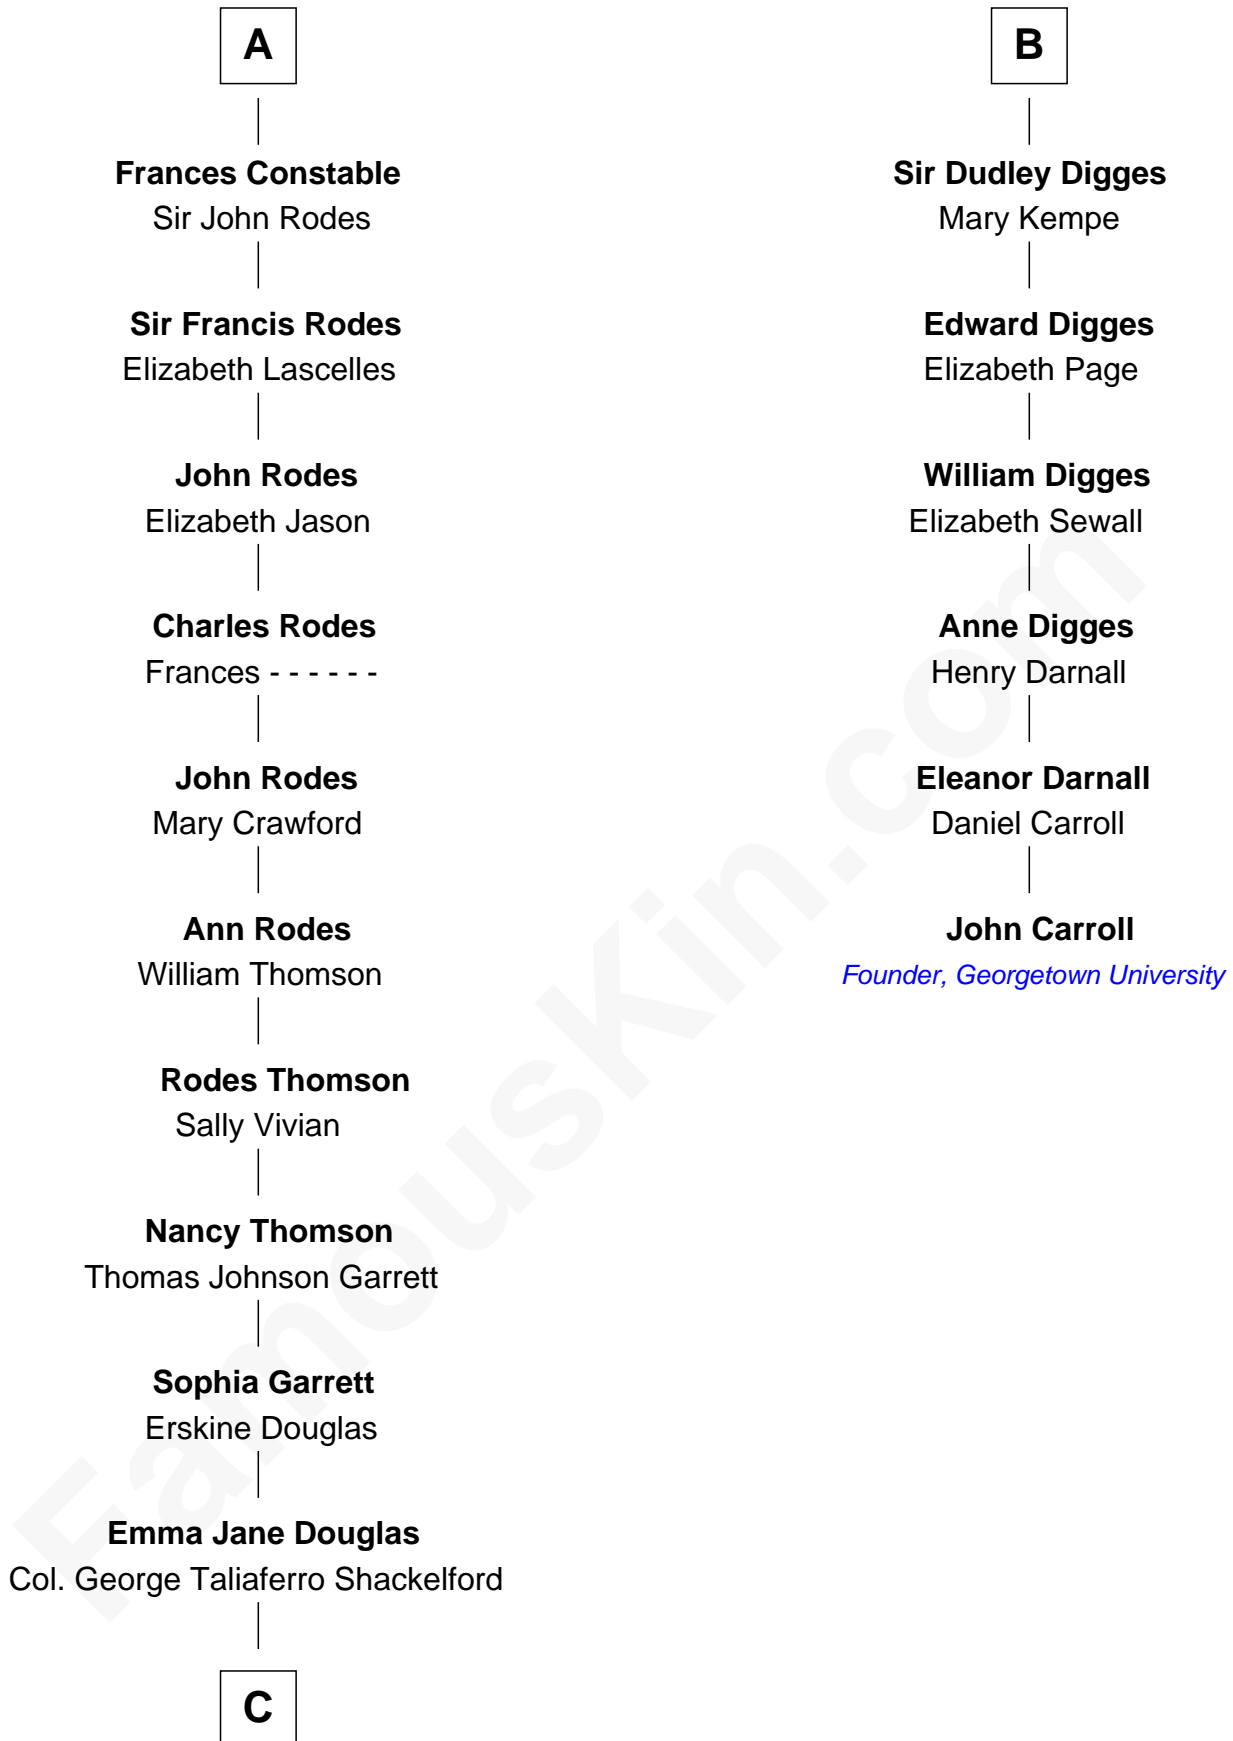

FamousKin.com Relationship Chart of

Illeana Douglas

TV and Movie Actress

12th cousin 8 times removed of

John Carroll

Founder of Georgetown University

Sir Henry Percy
Elizabeth Mortimer

Elizabeth Percy
Sir John Clifford

Mary Clifford
Sir Philip Wentworth

Elizabeth Wentworth
Sir Martin de la See

Joan de la See
Sir Piers Hildyard

Katherine Hildyard
William Holme

John Holme
Anne Aislaby

Catherine Holme
Marmaduke Constable

A

Sir Henry Percy
Eleanor Neville

Sir Henry Percy
Eleanor Poynings

Henry Percy
Maud Herbert

Eleanor Percy
Edward Stafford

Mary Stafford
George Neville

Ursula Neville
Sir Warham St. Leger

Anne St. Leger
Thomas Digges

B

C

—
Lena Priscilla Shackelford
Edouard Gregory Hesselberg

—
Melvyn Edouard Hesselberg
Rosalind Hightower

—
Gregory Hesselberg
Joan Georgescu

—
Illeana Douglas
TV and Movie Actress

FamousKin.com