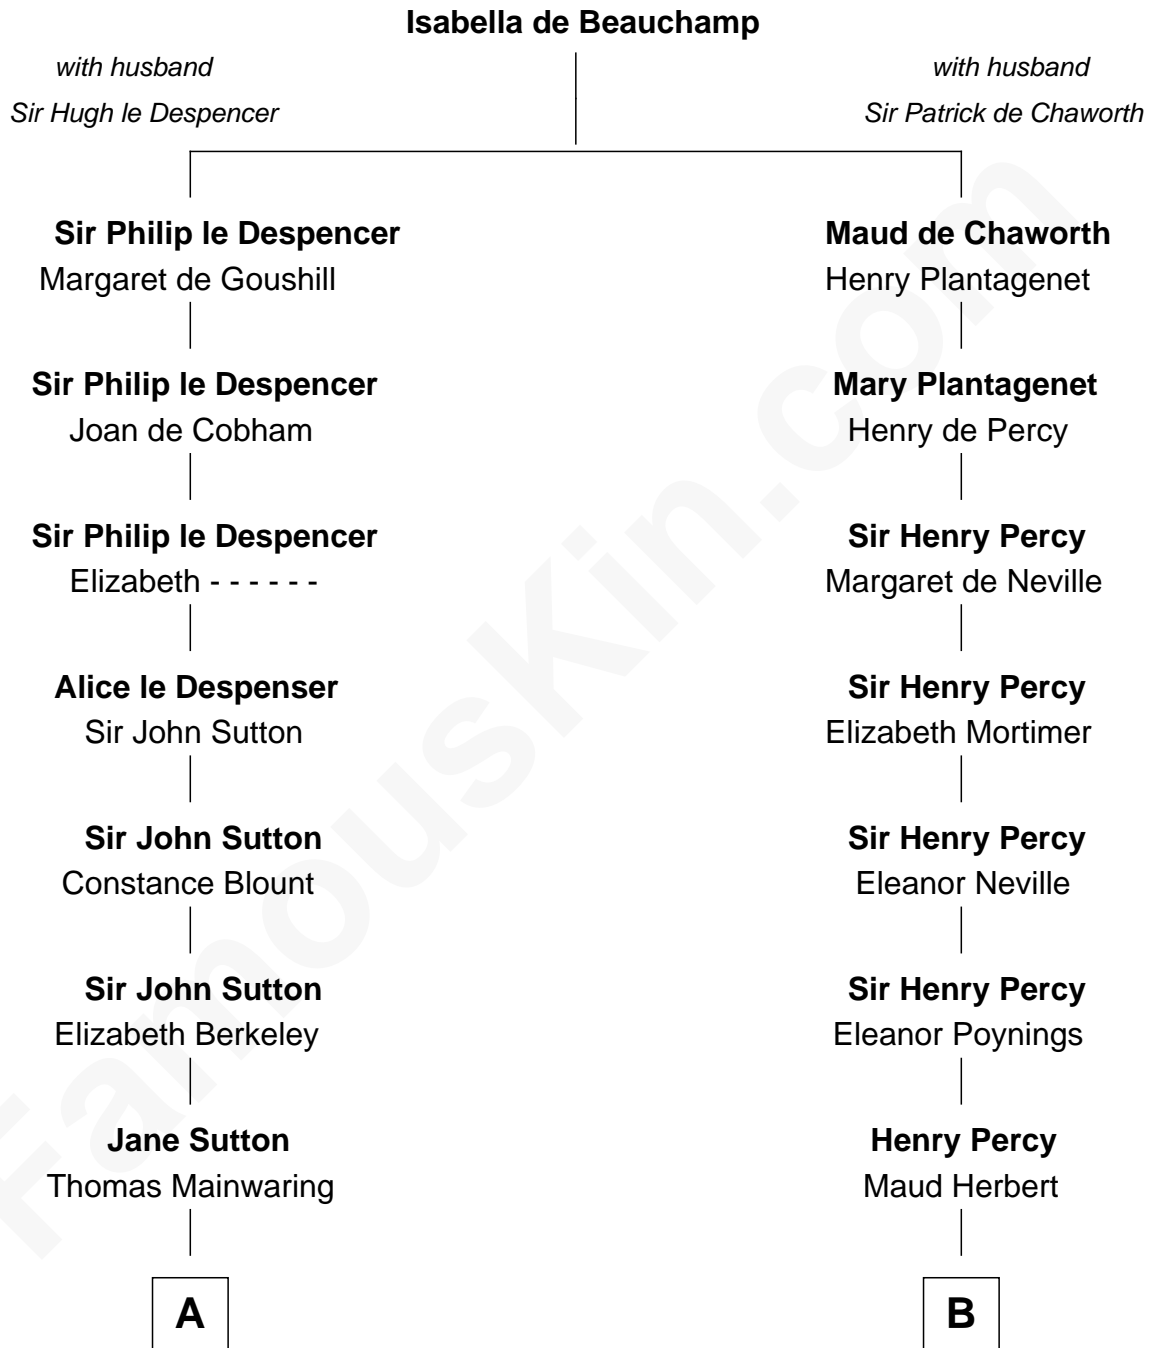

FamousKin.com Relationship Chart of

Illeana Douglas

TV and Movie Actress

16th cousin 5 times removed of

John Carroll

Founder of Georgetown University

C

—
Emma Jane Douglas

Col. George Taliaferro Shackelford

—
Lena Priscilla Shackelford

Edouard Gregory Hesselberg

—
Melvyn Edouard Hesselberg

Rosalind Hightower

—
Gregory Hesselberg

Joan Georgescu

—
Illeana Douglas