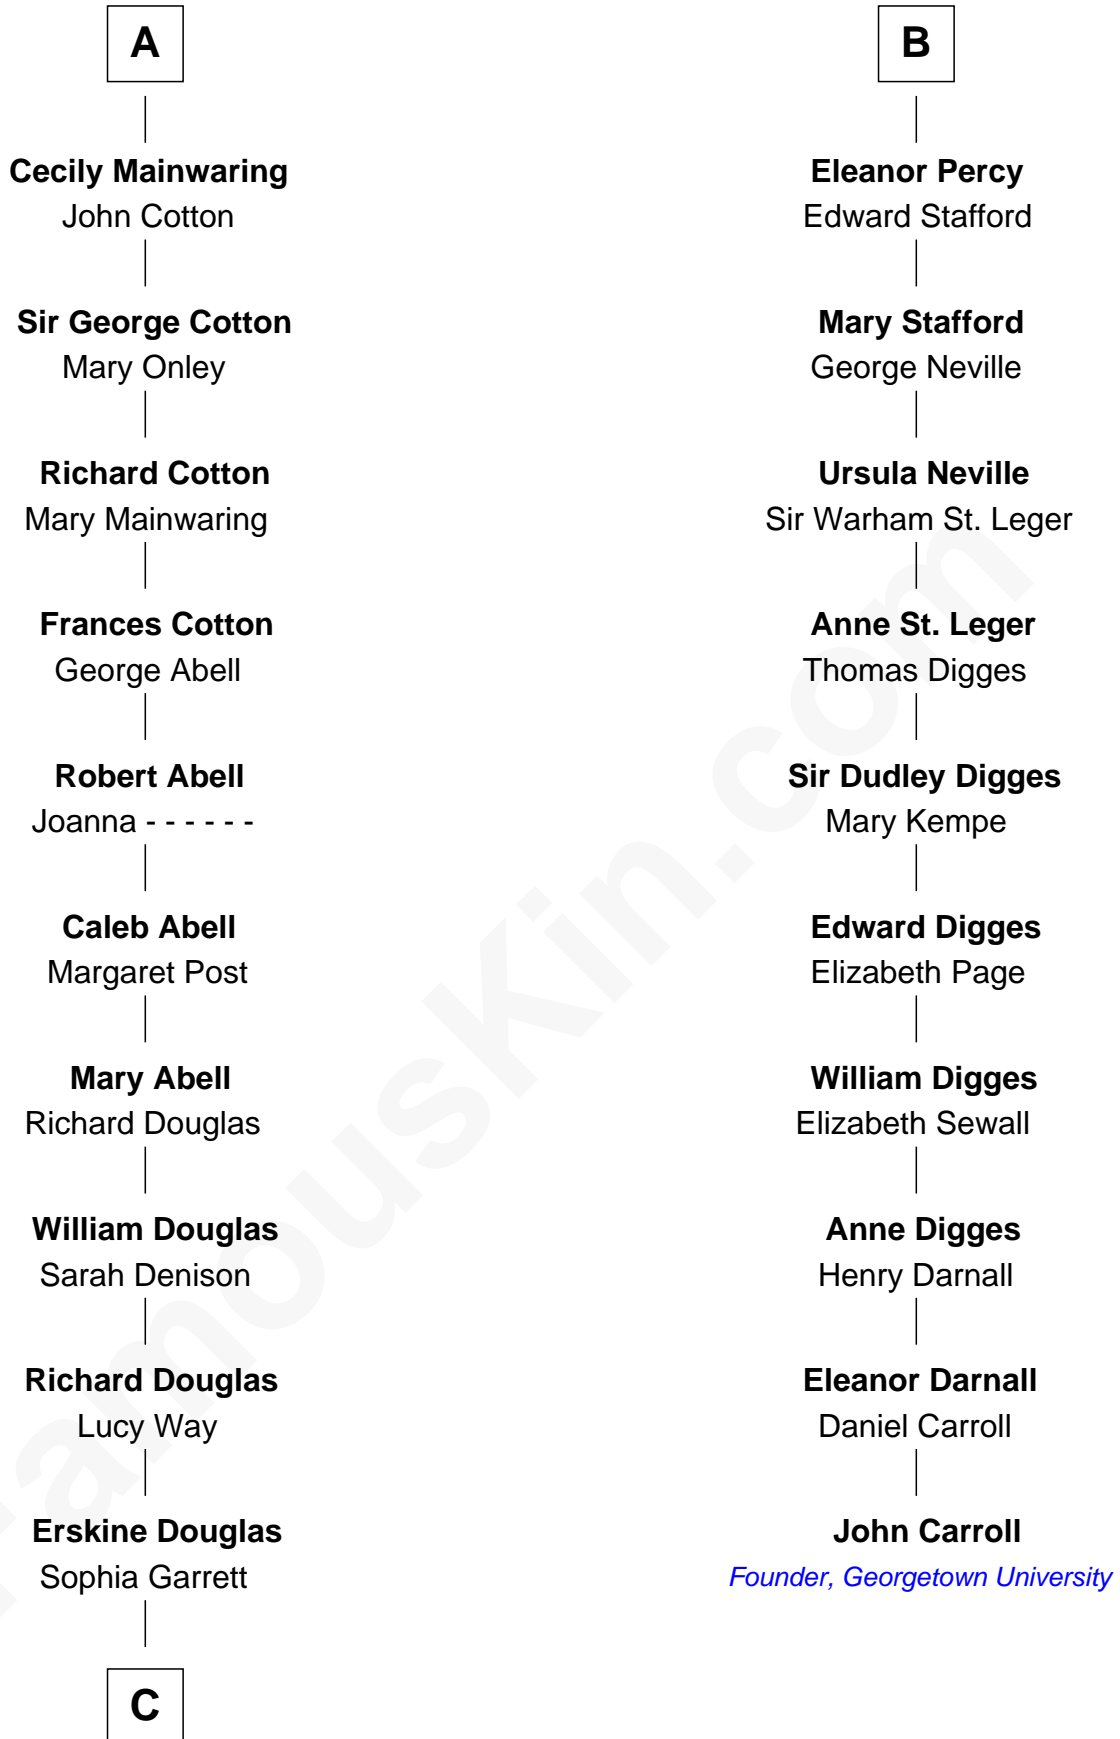

FamousKin.com Relationship Chart of

Illeana Douglas

TV and Movie Actress

16th cousin 5 times removed of

John Carroll

Founder of Georgetown University

C

—
Emma Jane Douglas

Col. George Taliaferro Shackelford

—
Lena Priscilla Shackelford

Edouard Gregory Hesselberg

—
Melvyn Edouard Hesselberg

Rosalind Hightower

—
Gregory Hesselberg

Joan Georgescu

—
Illeana Douglas