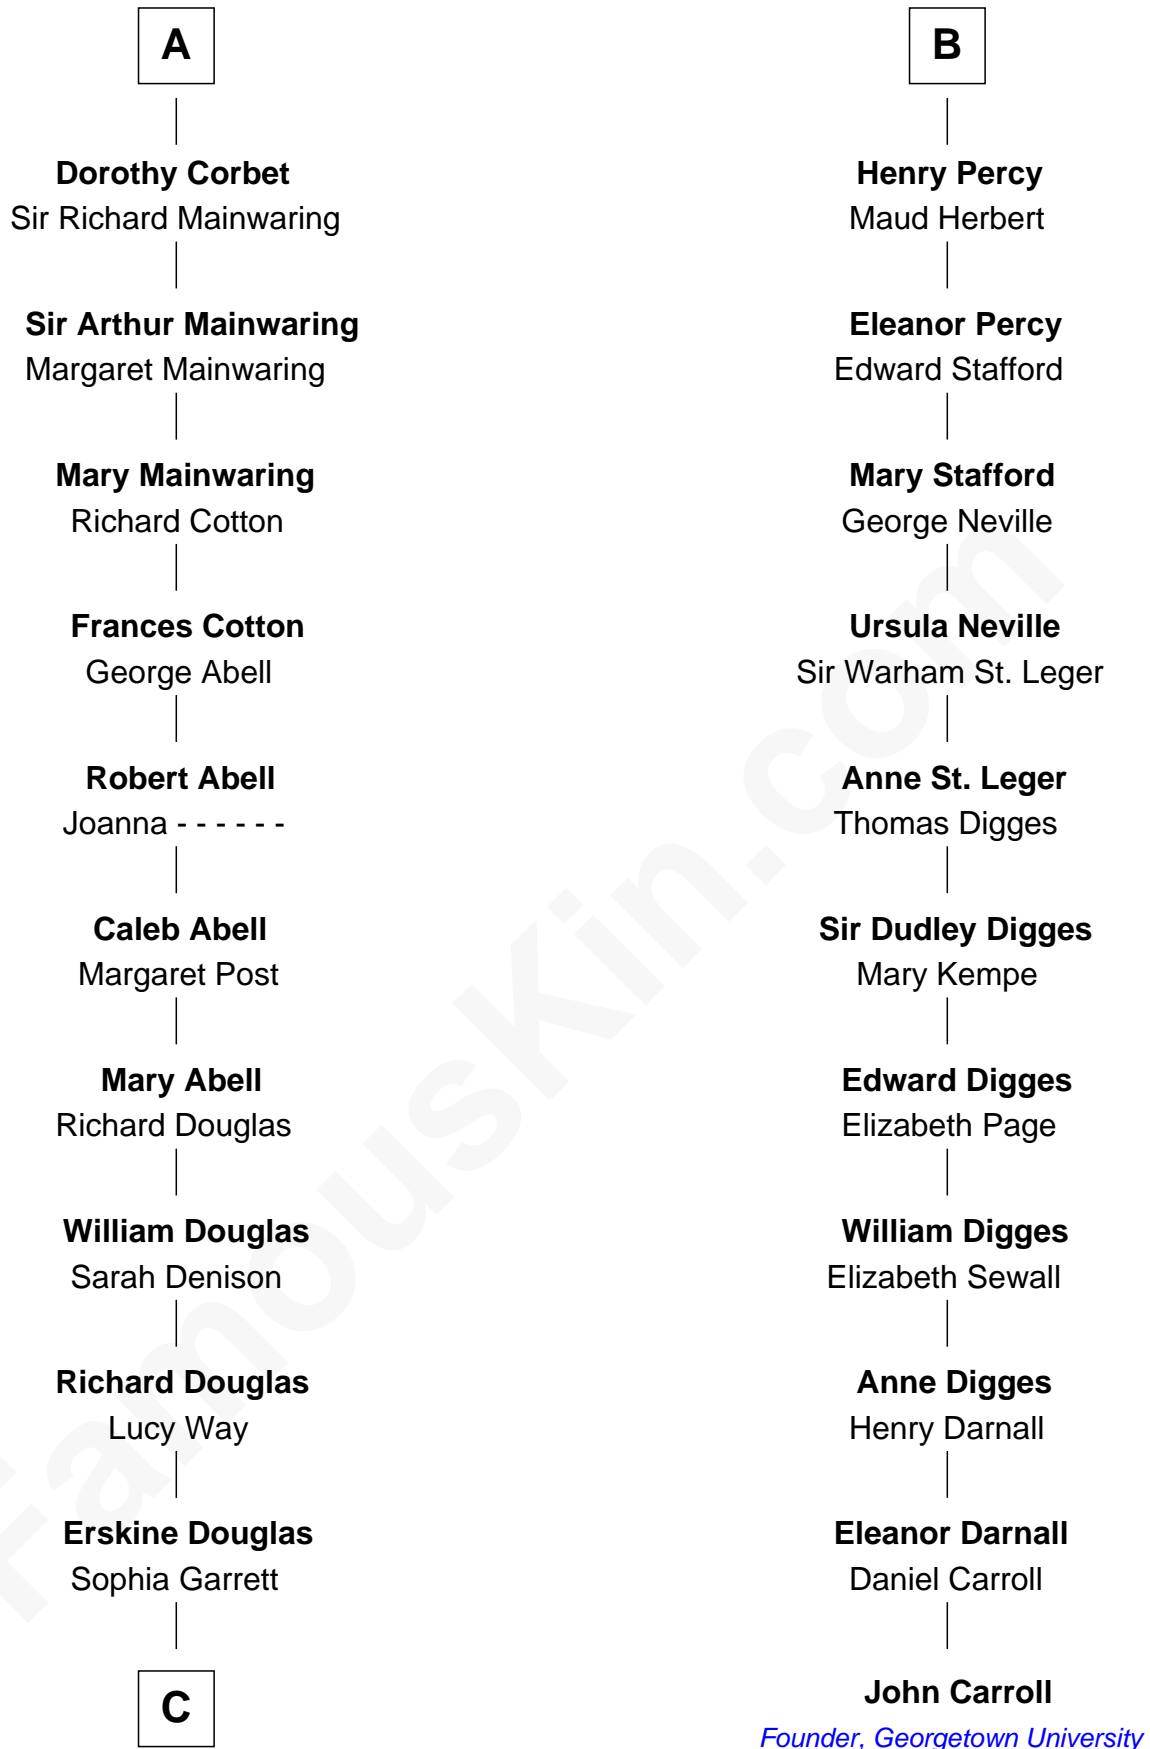

FamousKin.com

Relationship Chart of

Ileana Douglas

TV and Movie Actress

17th cousin 4 times removed of

John Carroll

Founder of Georgetown University

C

—
Emma Jane Douglas

Col. George Taliaferro Shackelford

—
Lena Priscilla Shackelford

Edouard Gregory Hesselberg

—
Melvyn Edouard Hesselberg

Rosalind Hightower

—
Gregory Hesselberg

Joan Georgescu