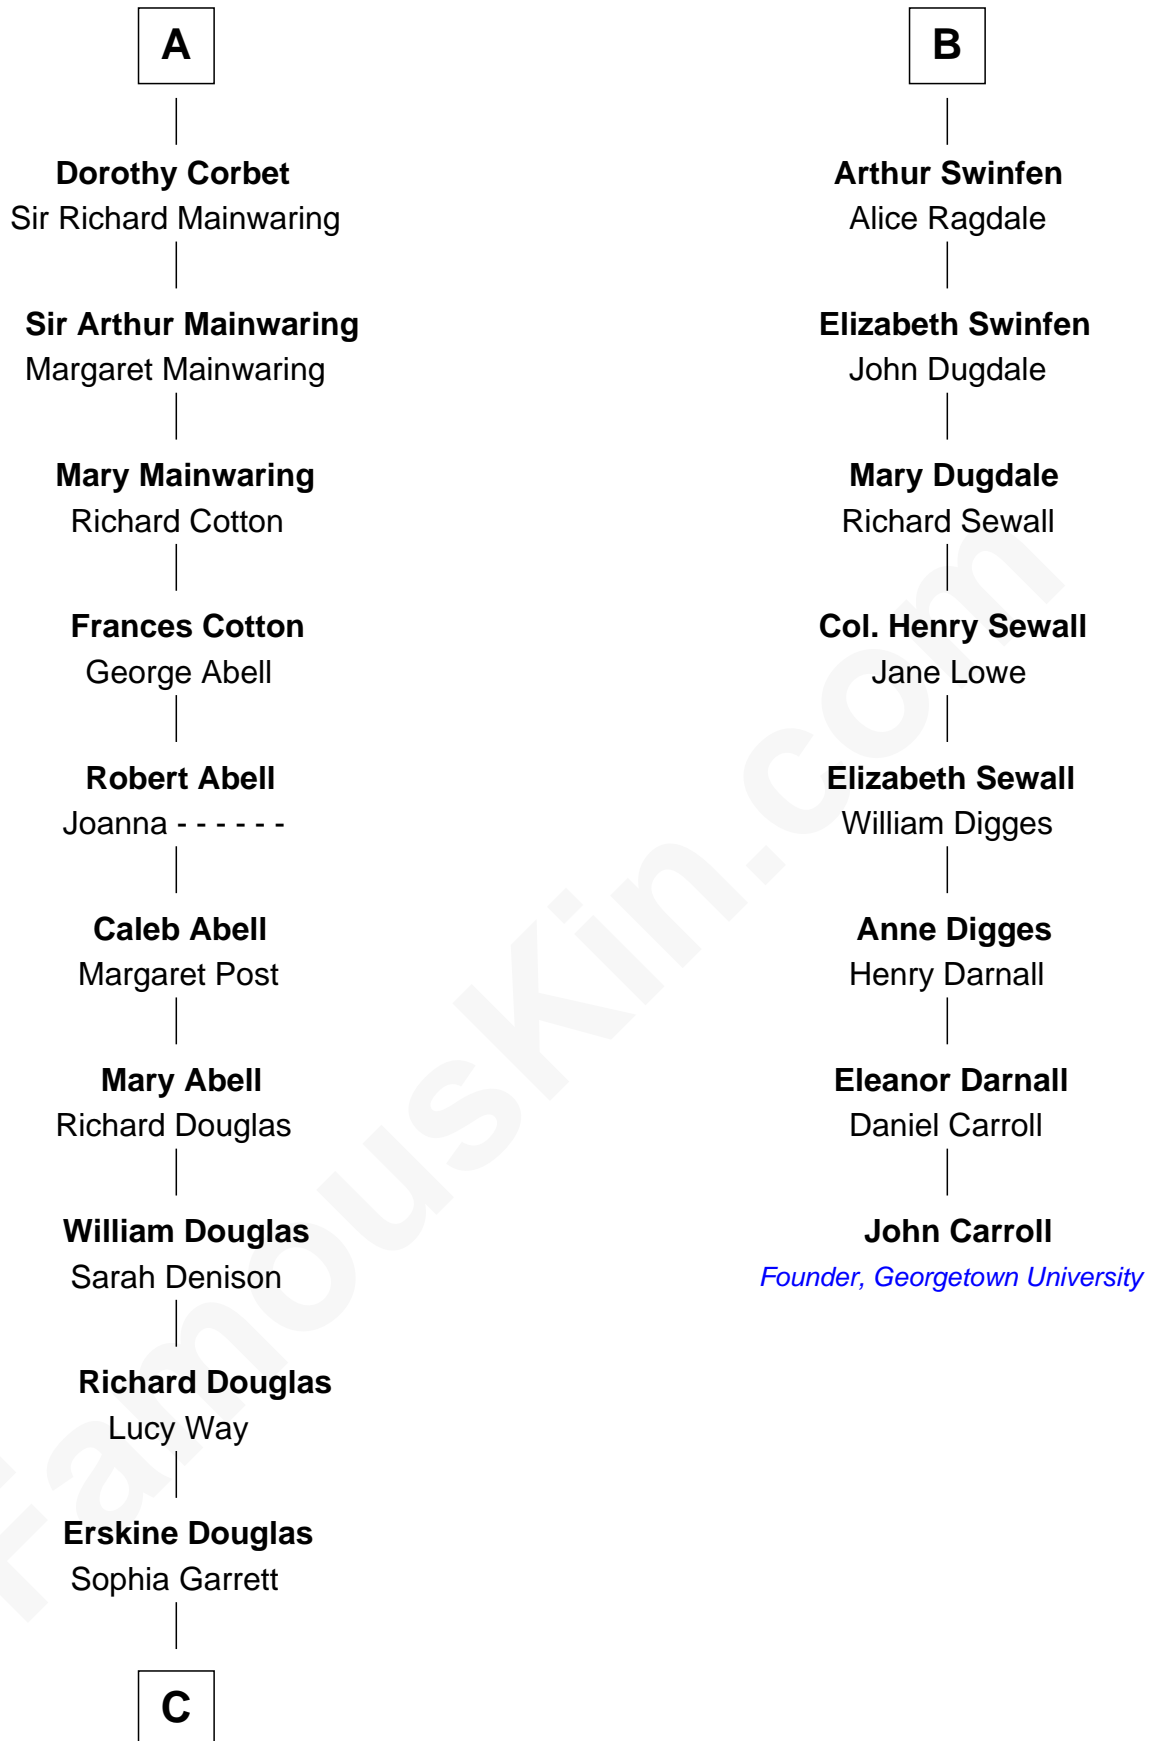

FamousKin.com Relationship Chart of

Illeana Douglas

TV and Movie Actress

14th cousin 7 times removed of

John Carroll

Founder of Georgetown University

C

—
Emma Jane Douglas

Col. George Taliaferro Shackelford

—
Lena Priscilla Shackelford

Edouard Gregory Hesselberg

—
Melvyn Edouard Hesselberg

Rosalind Hightower

—
Gregory Hesselberg

Joan Georgescu

—
Illeana Douglas