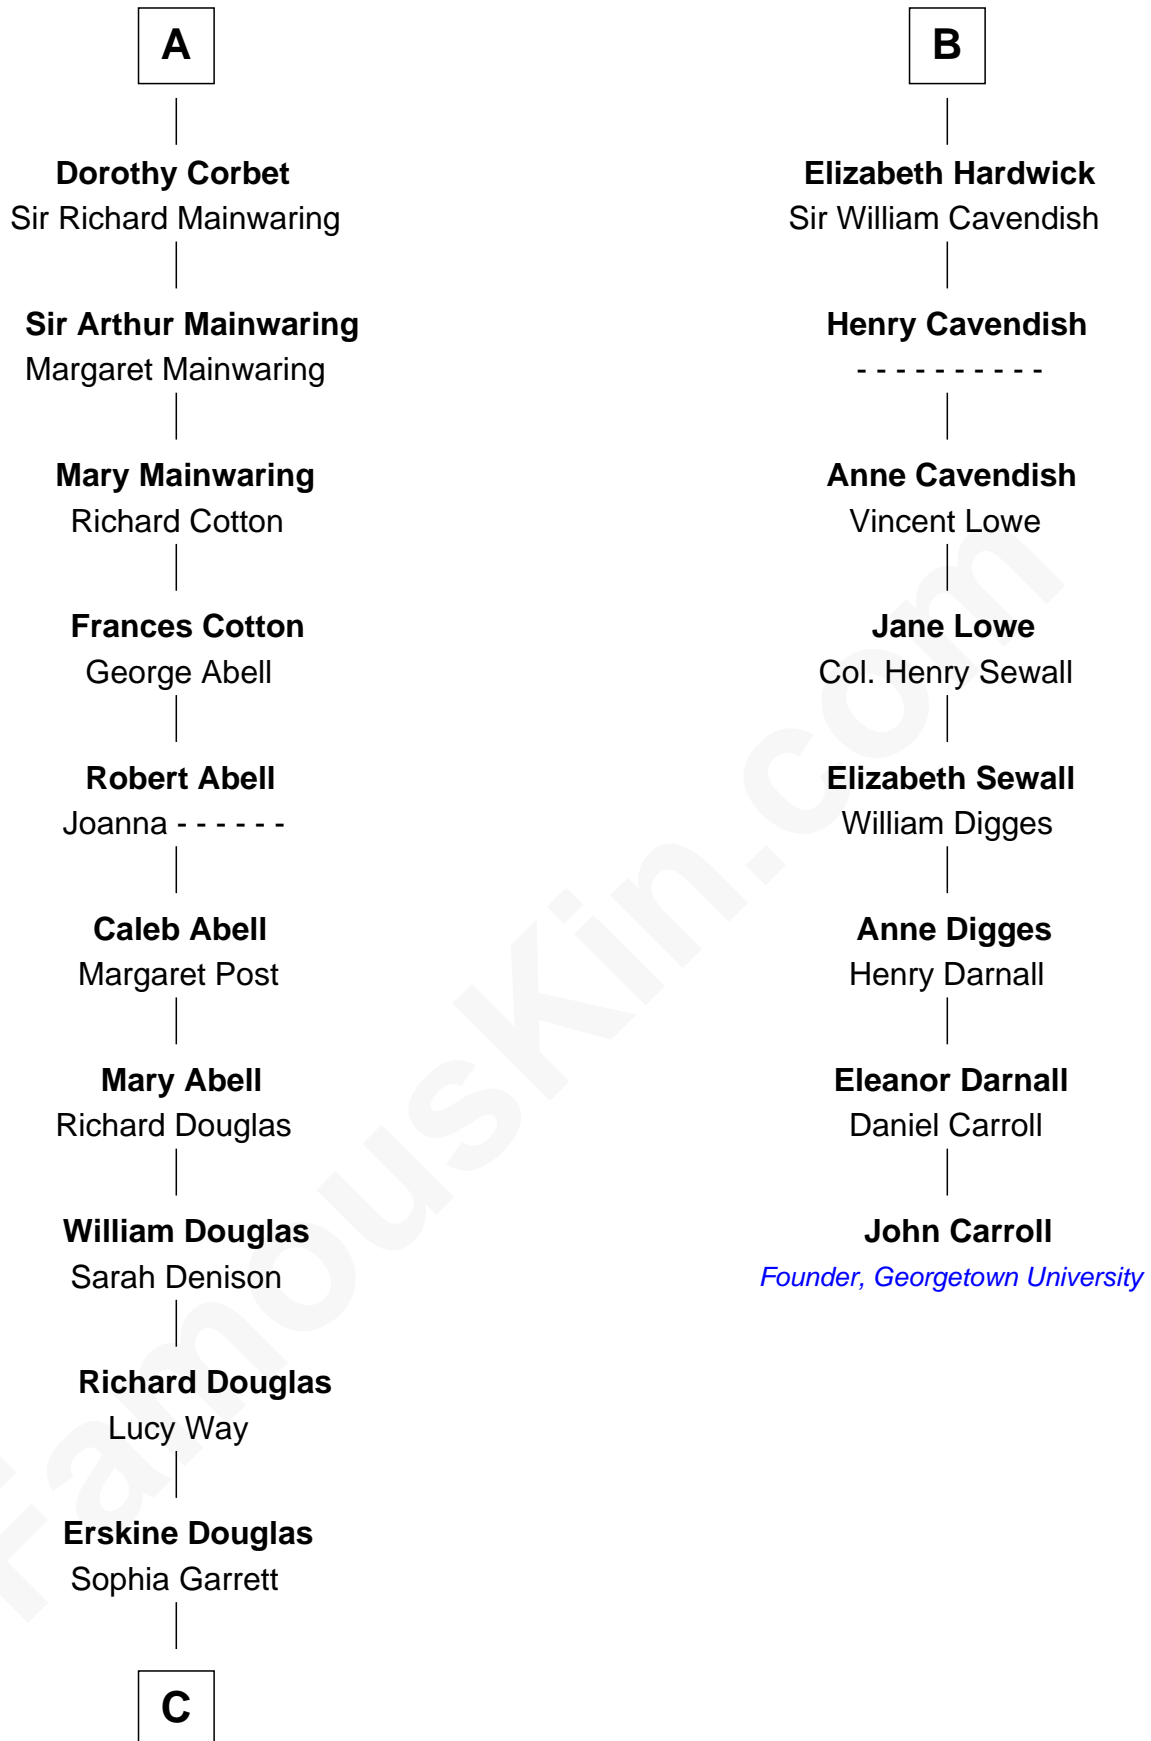

FamousKin.com Relationship Chart of

Illeana Douglas

TV and Movie Actress

14th cousin 7 times removed of

John Carroll

Founder of Georgetown University

Edmund Fitzalan

Alice de Warenne

C

—
Emma Jane Douglas

Col. George Taliaferro Shackelford

—
Lena Priscilla Shackelford

Edouard Gregory Hesselberg

—
Melvyn Edouard Hesselberg

Rosalind Hightower

—
Gregory Hesselberg

Joan Georgescu

—
Illeana Douglas

TV and Movie Actress