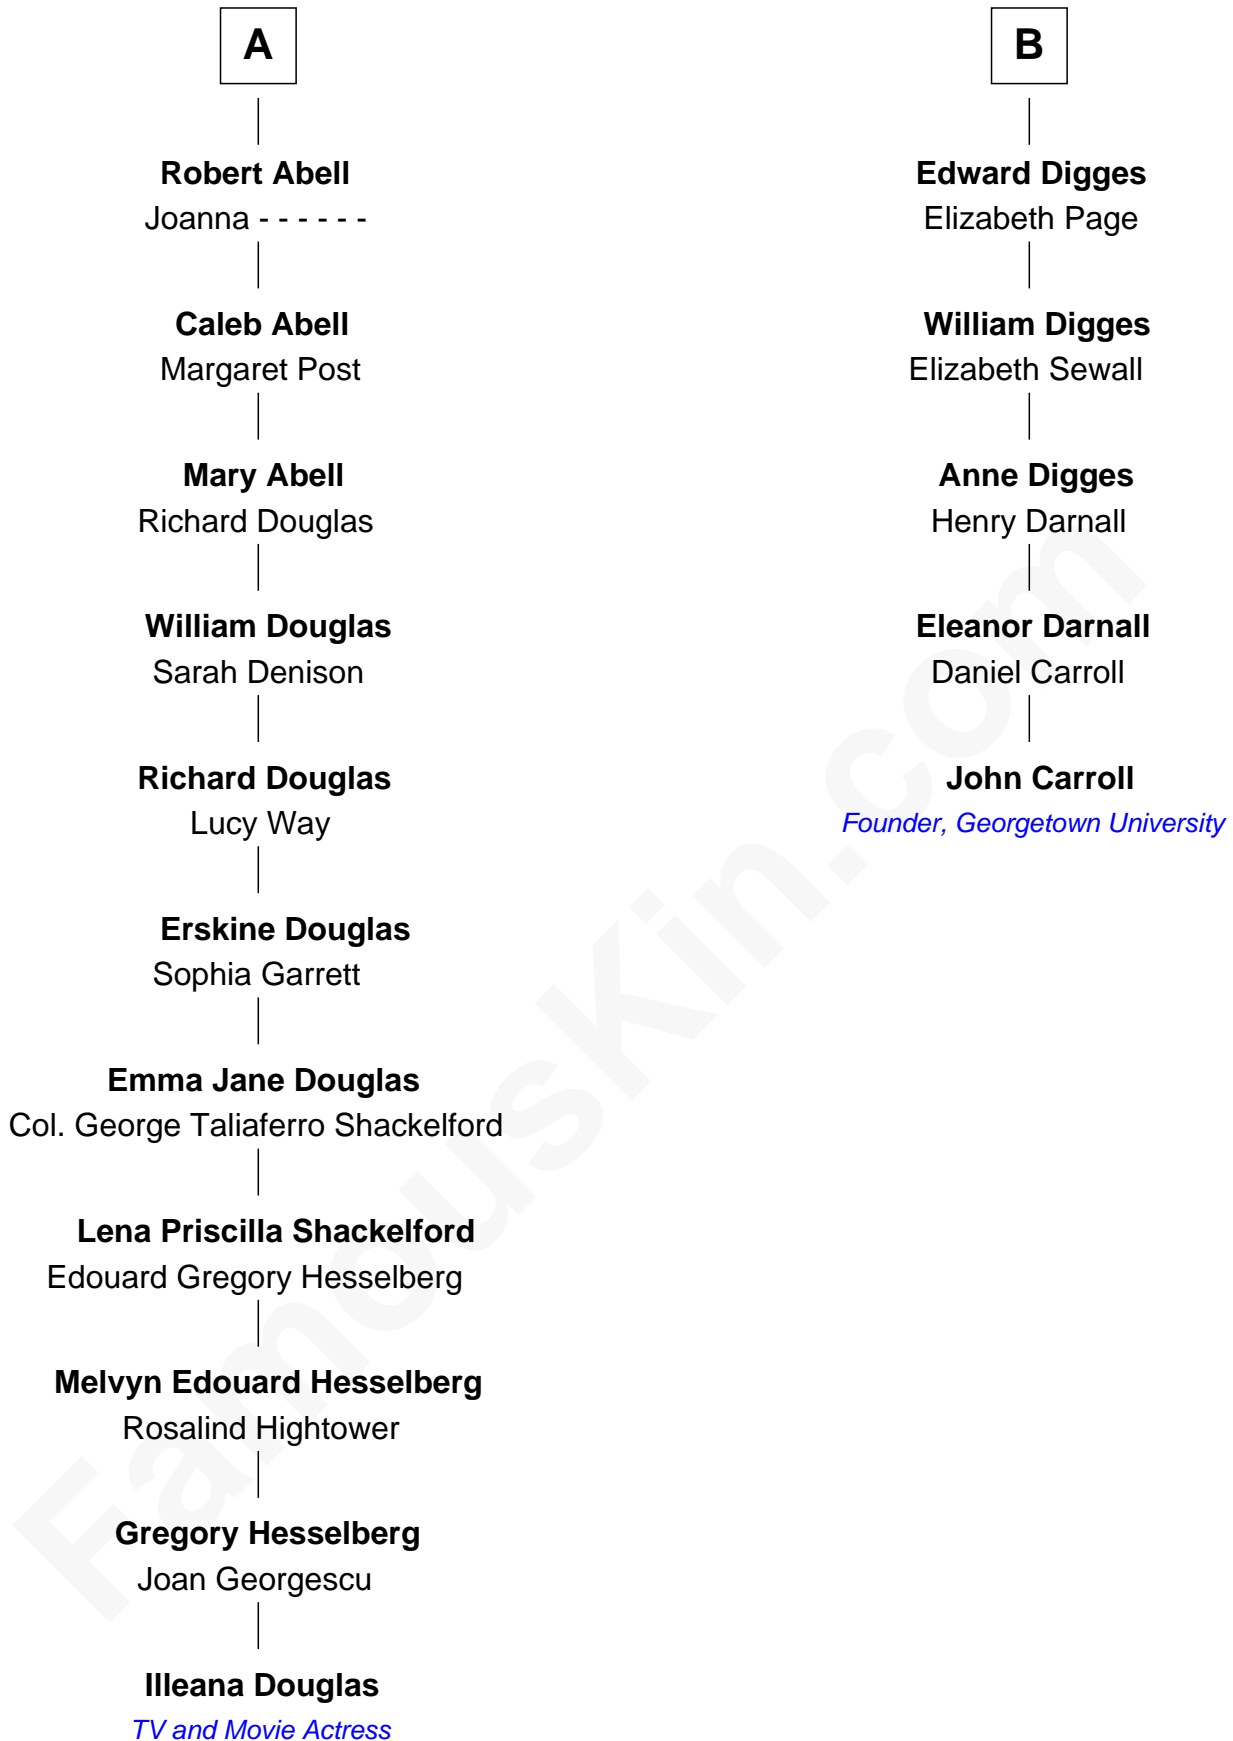

# FamousKin.com Relationship Chart of

**Illeana Douglas**

*TV and Movie Actress*

11th cousin 6 times removed of

**John Carroll**

*Founder of Georgetown University*

**Sir Walter Devereux**

Elizabeth Merbery

Illeana Douglas photo by [Lan Bui](#) (CC BY-SA 2.0)