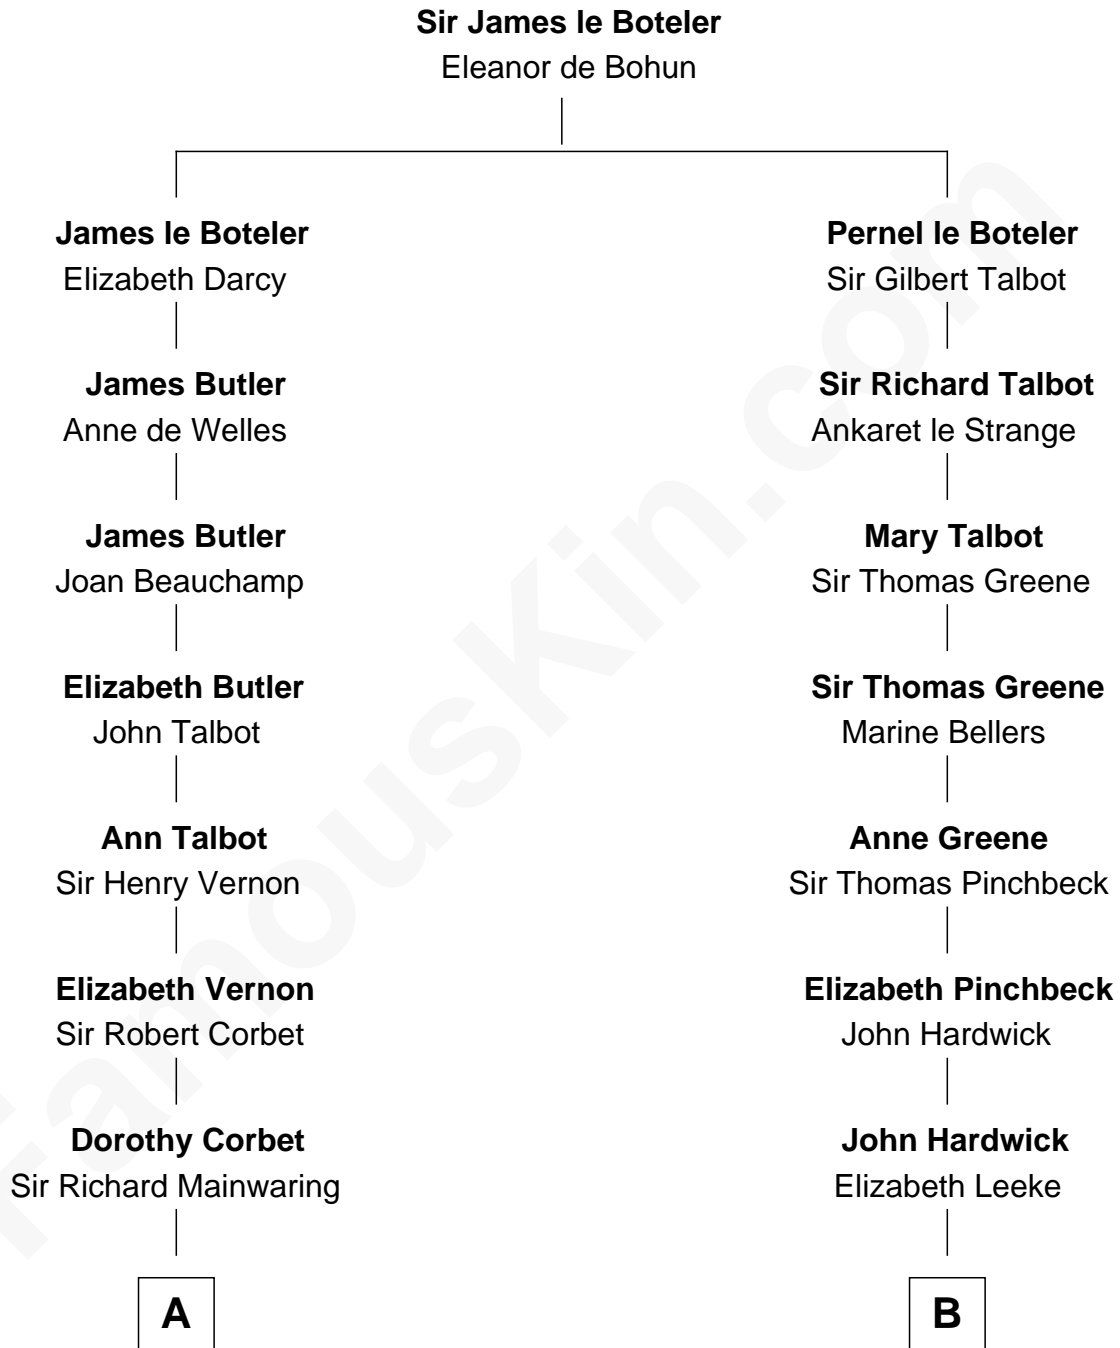

FamousKin.com Relationship Chart of

Illeana Douglas

TV and Movie Actress

14th cousin 6 times removed of

John Carroll

Founder of Georgetown University

C

—
Lena Priscilla Shackelford
Edouard Gregory Hesselberg

—
Melvyn Edouard Hesselberg
Rosalind Hightower

—
Gregory Hesselberg
Joan Georgescu

—
Illeana Douglas
TV and Movie Actress

FamousKin.com