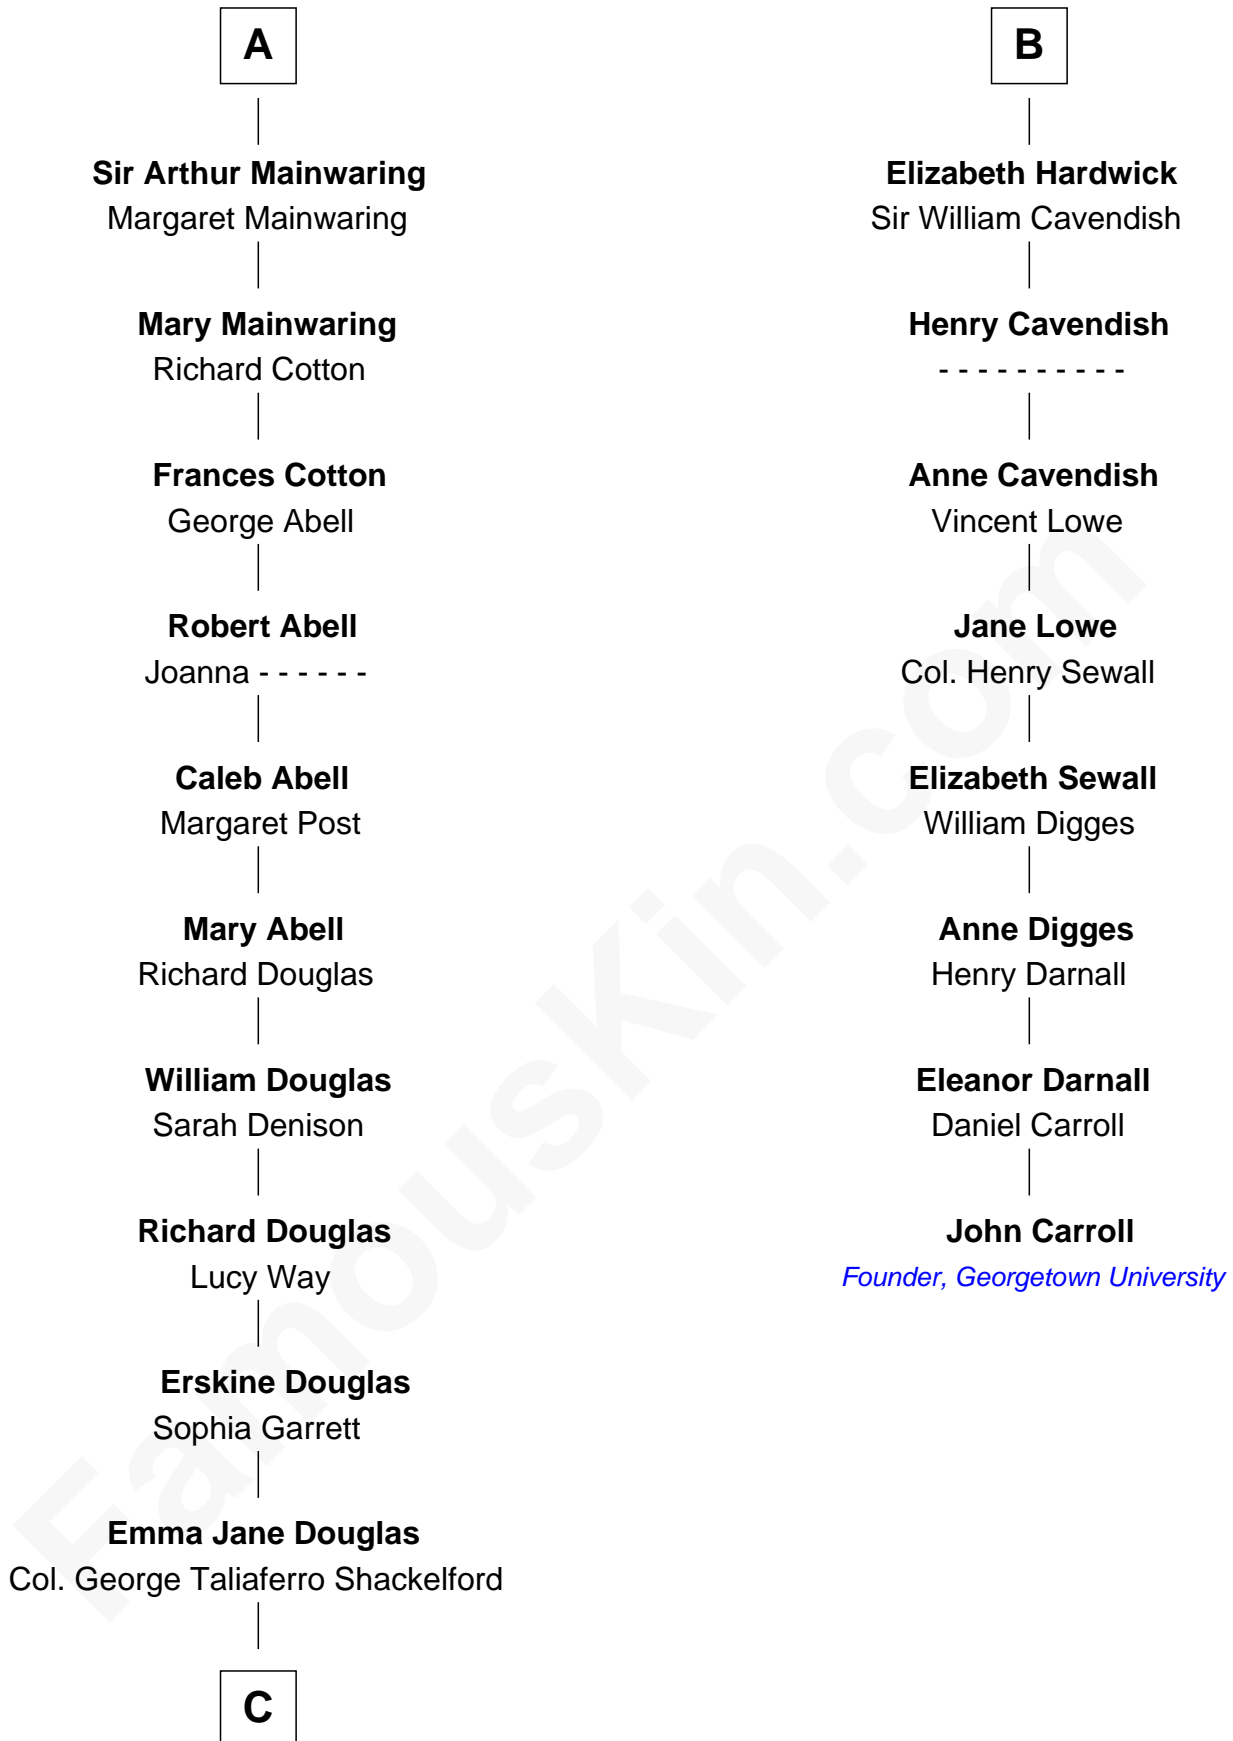

FamousKin.com Relationship Chart of

Illeana Douglas

TV and Movie Actress

14th cousin 6 times removed of

John Carroll

Founder of Georgetown University

C

—
Lena Priscilla Shackelford
Edouard Gregory Hesselberg

—
Melvyn Edouard Hesselberg
Rosalind Hightower

—
Gregory Hesselberg
Joan Georgescu

—
Illeana Douglas
TV and Movie Actress

FamousKin.com