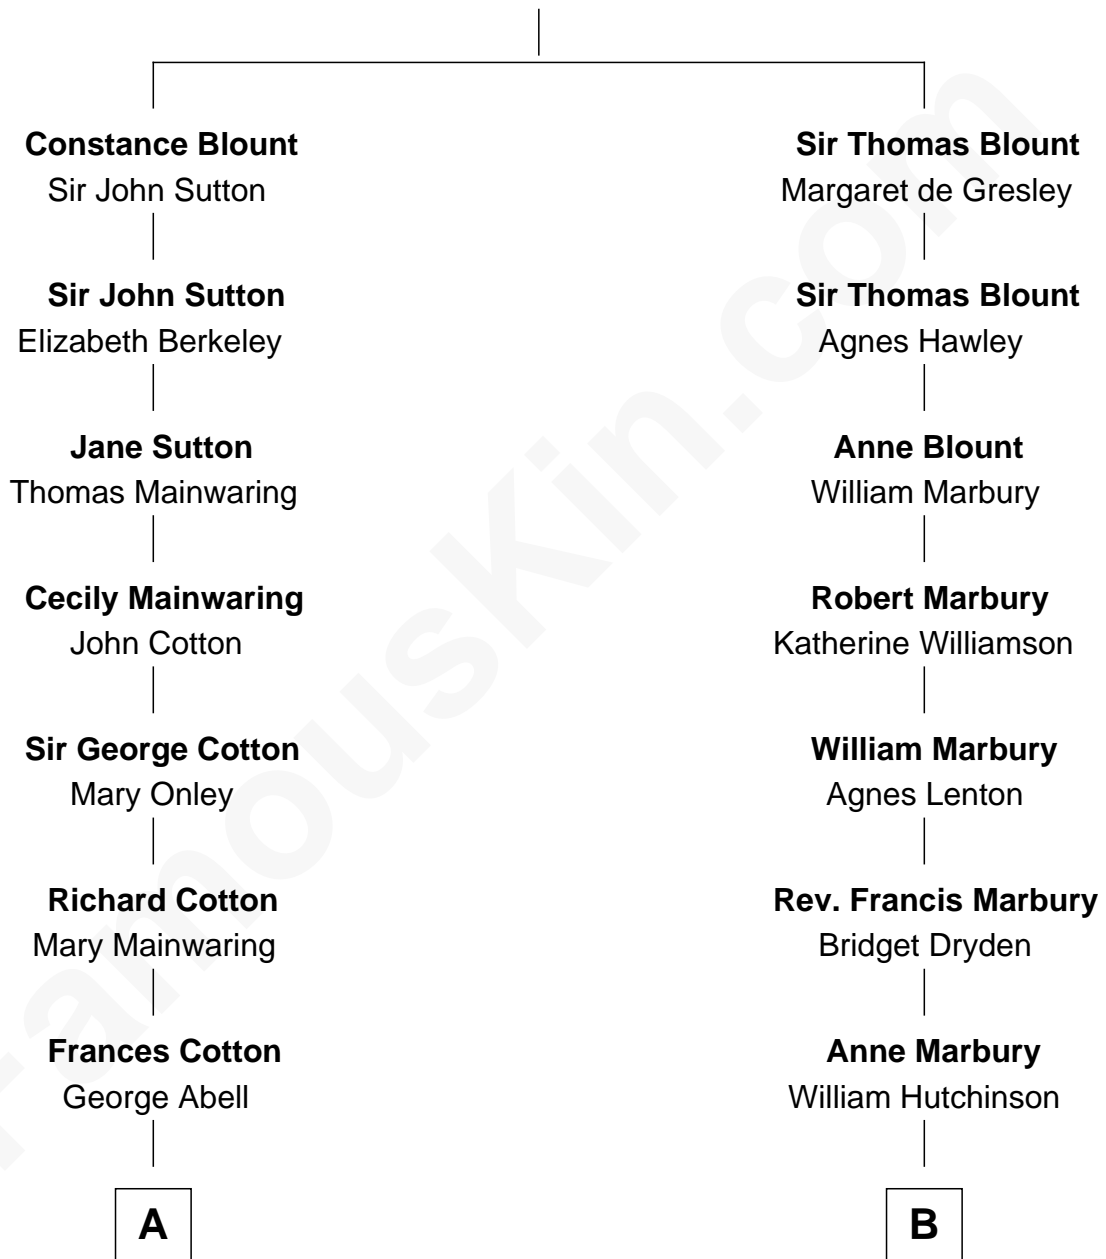

FamousKin.com Relationship Chart of

Ileana Douglas

TV and Movie Actress

17th cousin 2 times removed of

Treat Williams

TV & Movie Actor

Sir Walter Blount

Sancha de Ayala