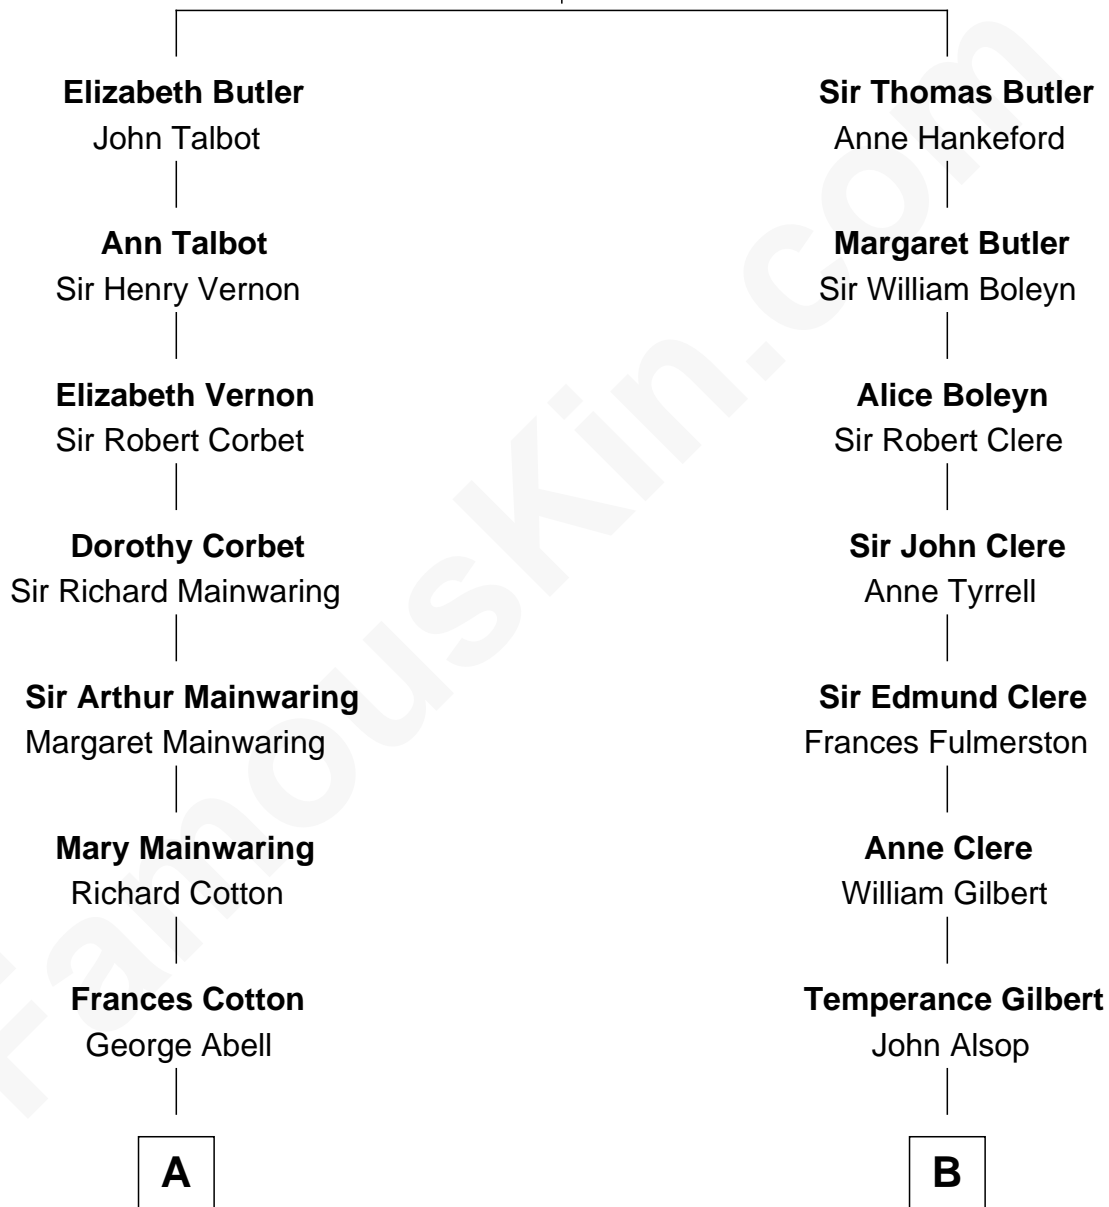

FamousKin.com Relationship Chart of

Ileana Douglas

TV and Movie Actress

17th cousin 1 time removed of

Treat Williams

TV & Movie Actor

James Butler
Joan Beauchamp

C

Marian Andrew

Richard Norman Williams

Treat Williams

TV & Movie Actor

FamousKin.com