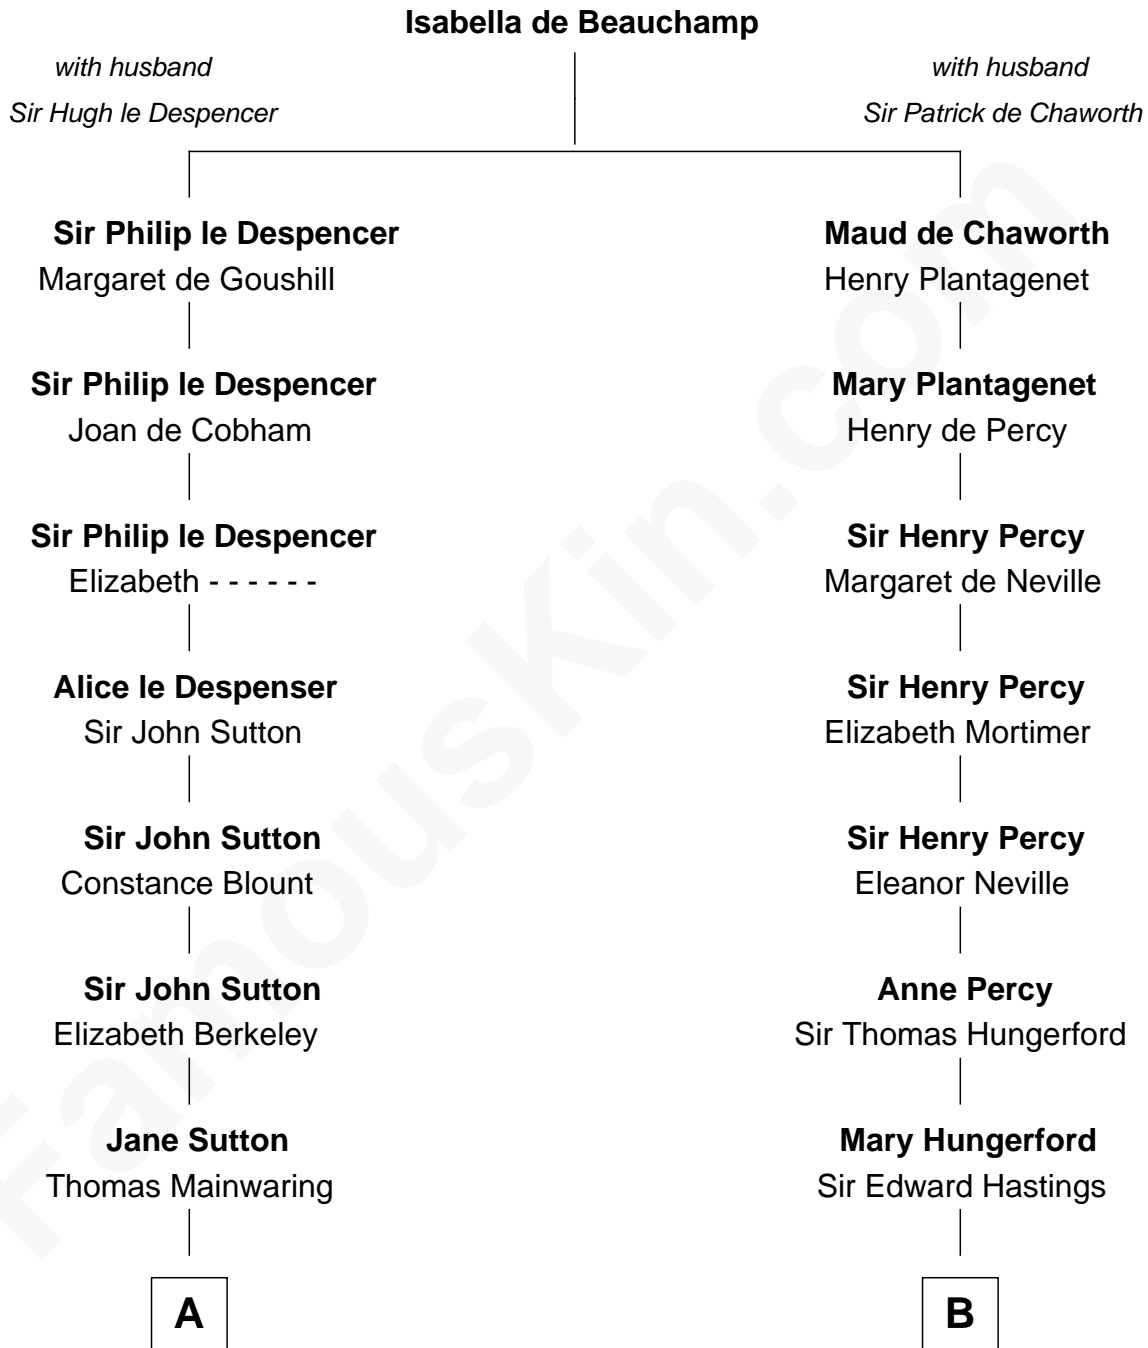

# FamousKin.com Relationship Chart of

**Illeana Douglas**

*TV and Movie Actress*

18th cousin 3 times removed of

**Lewis Carroll**

*Author of Alice in Wonderland*

**C**

**Emma Jane Douglas**  
Col. George Taliaferro Shackelford

**Lena Priscilla Shackelford**  
Edouard Gregory Hesselberg

**Melvyn Edouard Hesselberg**  
Rosalind Hightower

**Gregory Hesselberg**  
Joan Georgescu

**Illeana Douglas**  
*TV and Movie Actress*

**D**

**Frances Jane Lutwidge**  
Rev. Charles Dodgson

**Lewis Carroll**  
*Author of Alice in Wonderland*