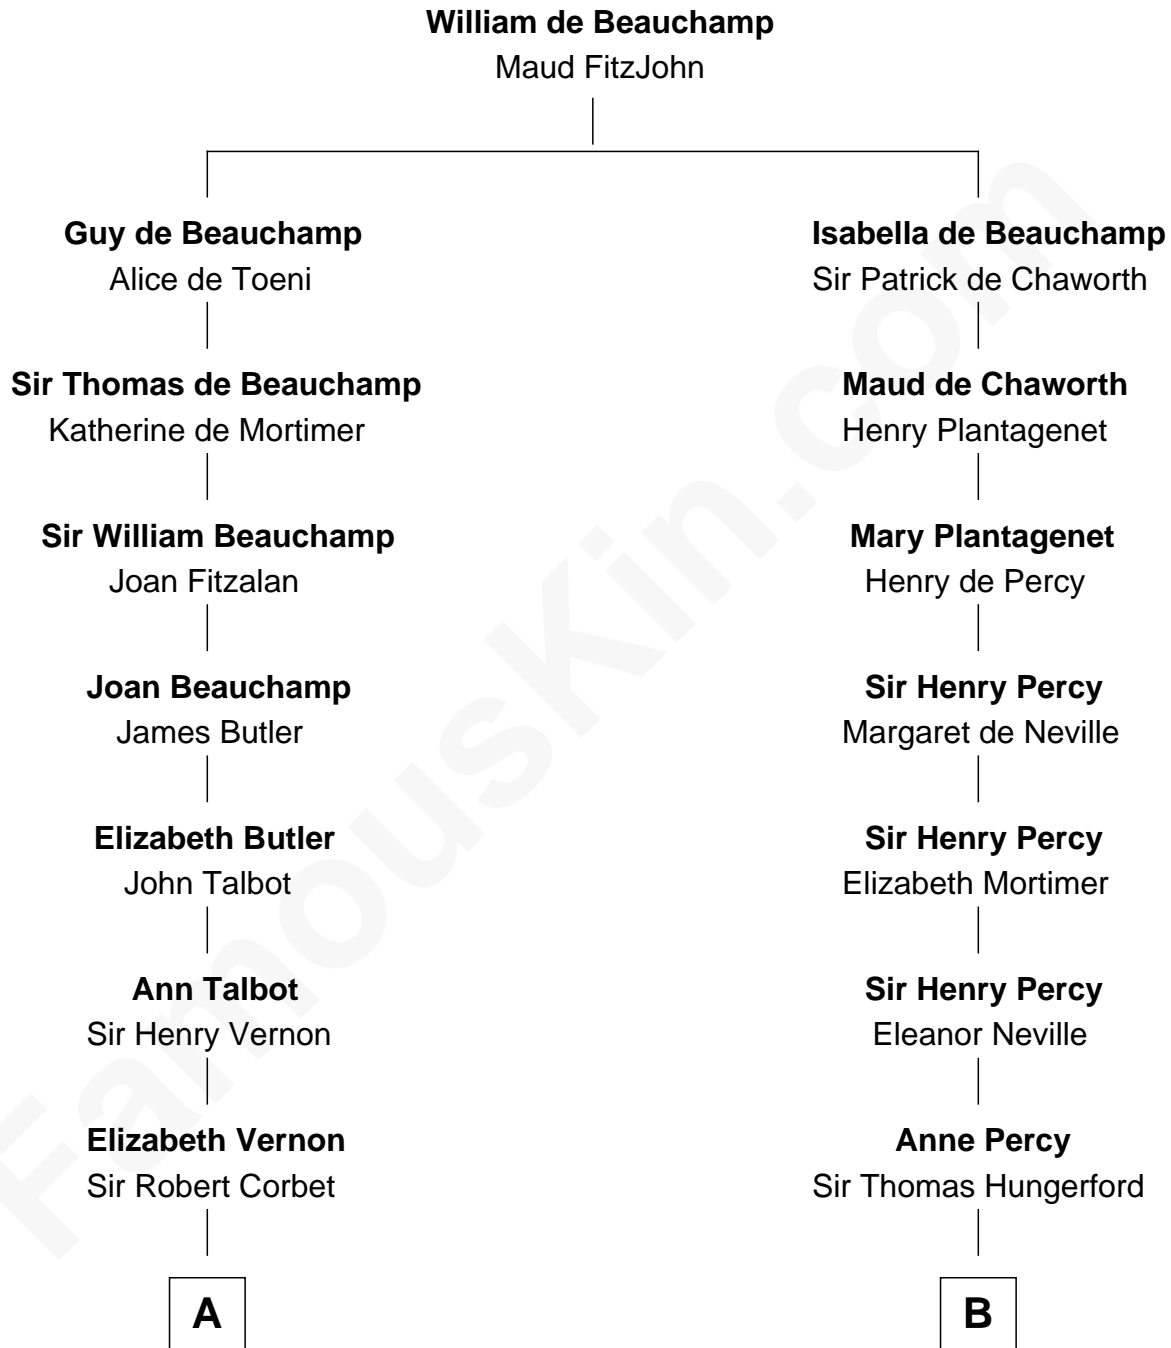

# FamousKin.com Relationship Chart of

**Ileana Douglas**

*TV and Movie Actress*

19th cousin 2 times removed of

**Lewis Carroll**

*Author of Alice in Wonderland*

**C**

**Emma Jane Douglas**  
Col. George Taliaferro Shackelford

**Lena Priscilla Shackelford**  
Edouard Gregory Hesselberg

**Melvyn Edouard Hesselberg**  
Rosalind Hightower

**Gregory Hesselberg**  
Joan Georgescu

**Illeana Douglas**  
*TV and Movie Actress*

**D**

**Charles Lutwidge**  
Elizabeth Anne Dodgson