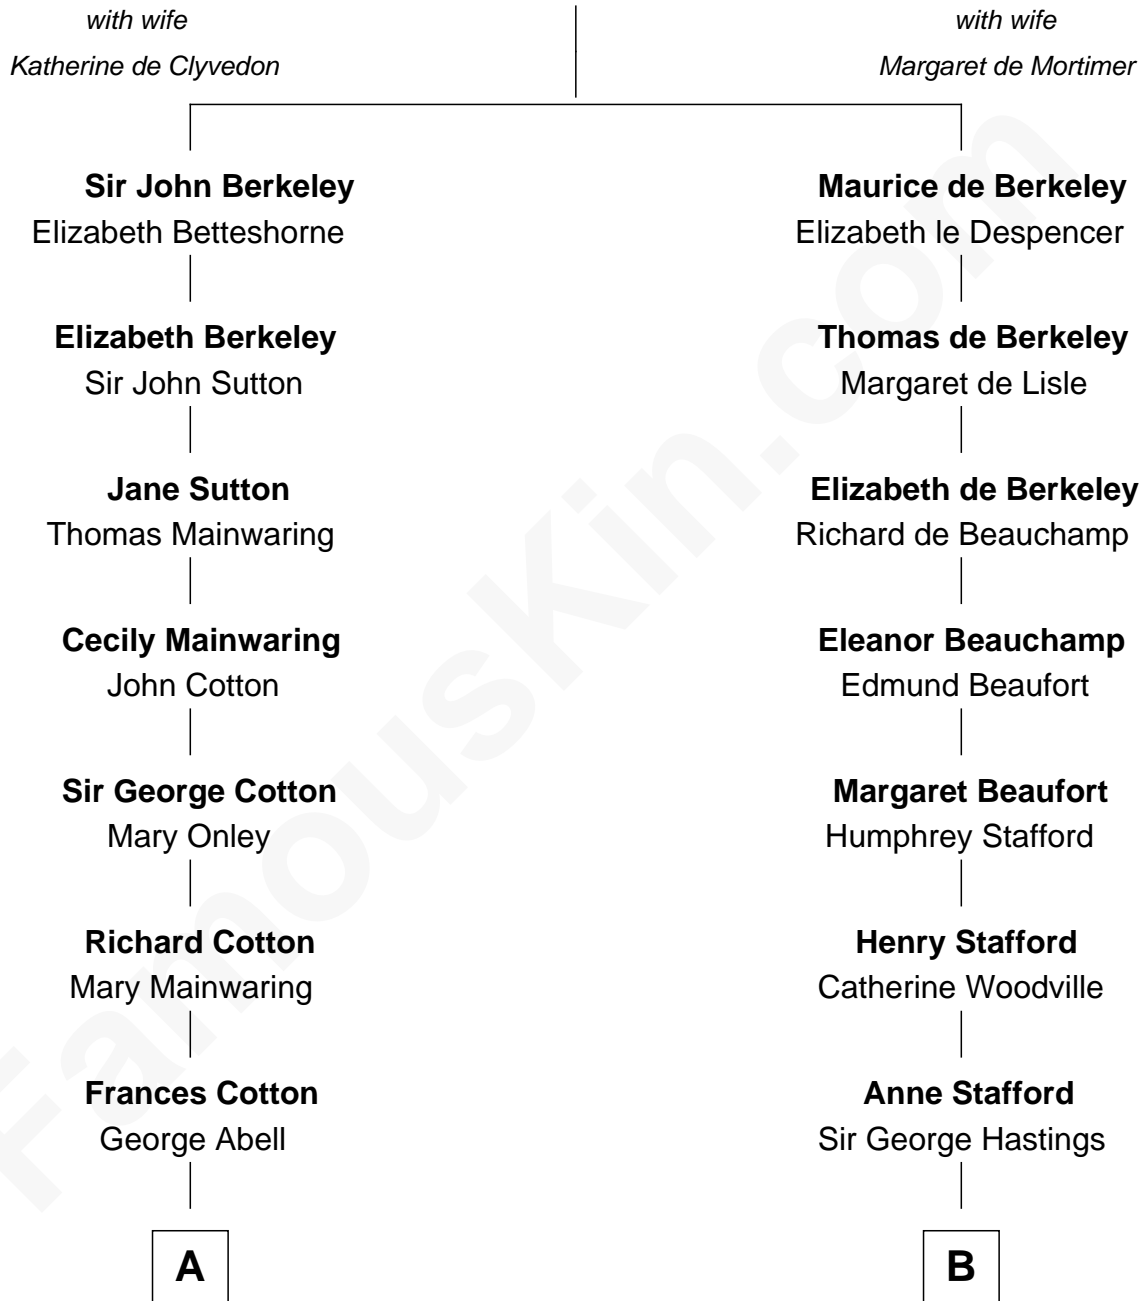

FamousKin.com Relationship Chart of

Illeana Douglas

TV and Movie Actress

17th cousin 1 time removed of

E. M. Forster

English Novelist

Thomas de Berkeley

C

Edward Morgan Llewellyn Forster

Alice Clara Whichelo

E. M. Forster

English Novelist

FamousKin.com