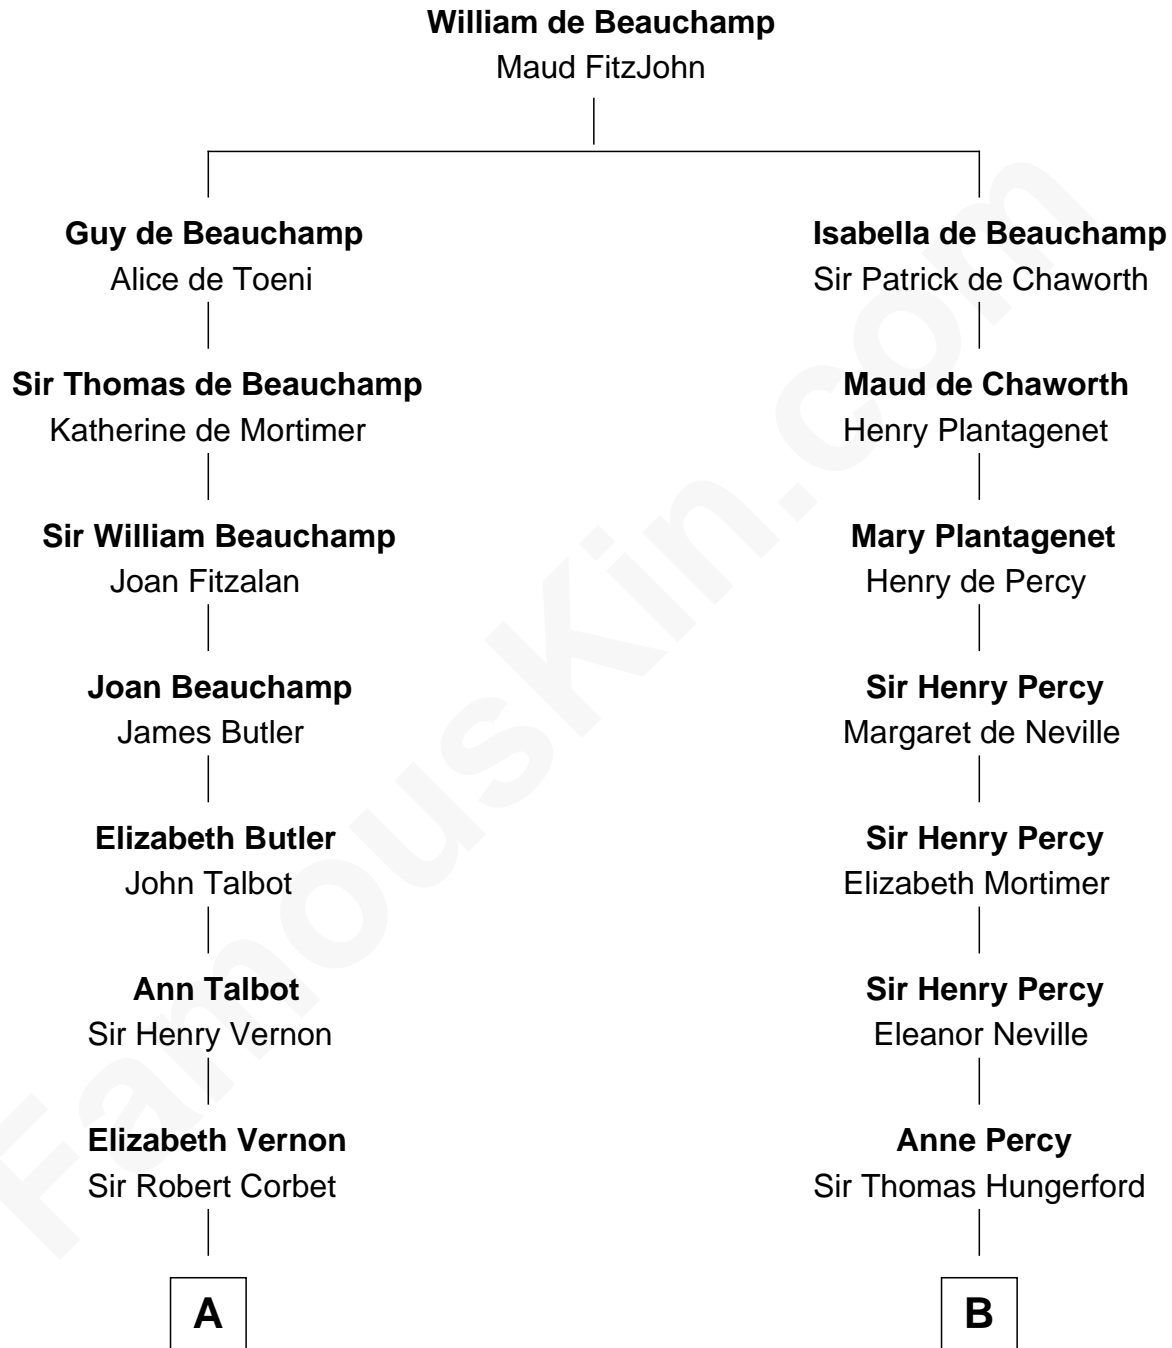

FamousKin.com Relationship Chart of

Ileana Douglas

TV and Movie Actress

20th cousin 1 time removed of

E. M. Forster

English Novelist

C

Emma Jane Douglas
Col. George Taliaferro Shackelford

Lena Priscilla Shackelford
Edouard Gregory Hesselberg

Melvyn Edouard Hesselberg
Rosalind Hightower

Gregory Hesselberg
Joan Georgescu

Illeana Douglas
TV and Movie Actress

D

Henry Thornton
Marianne Sykes

Laura Thornton
Charles Forster

Edward Morgan Llewellyn Forster
Alice Clara Whichelo

E. M. Forster
English Novelist