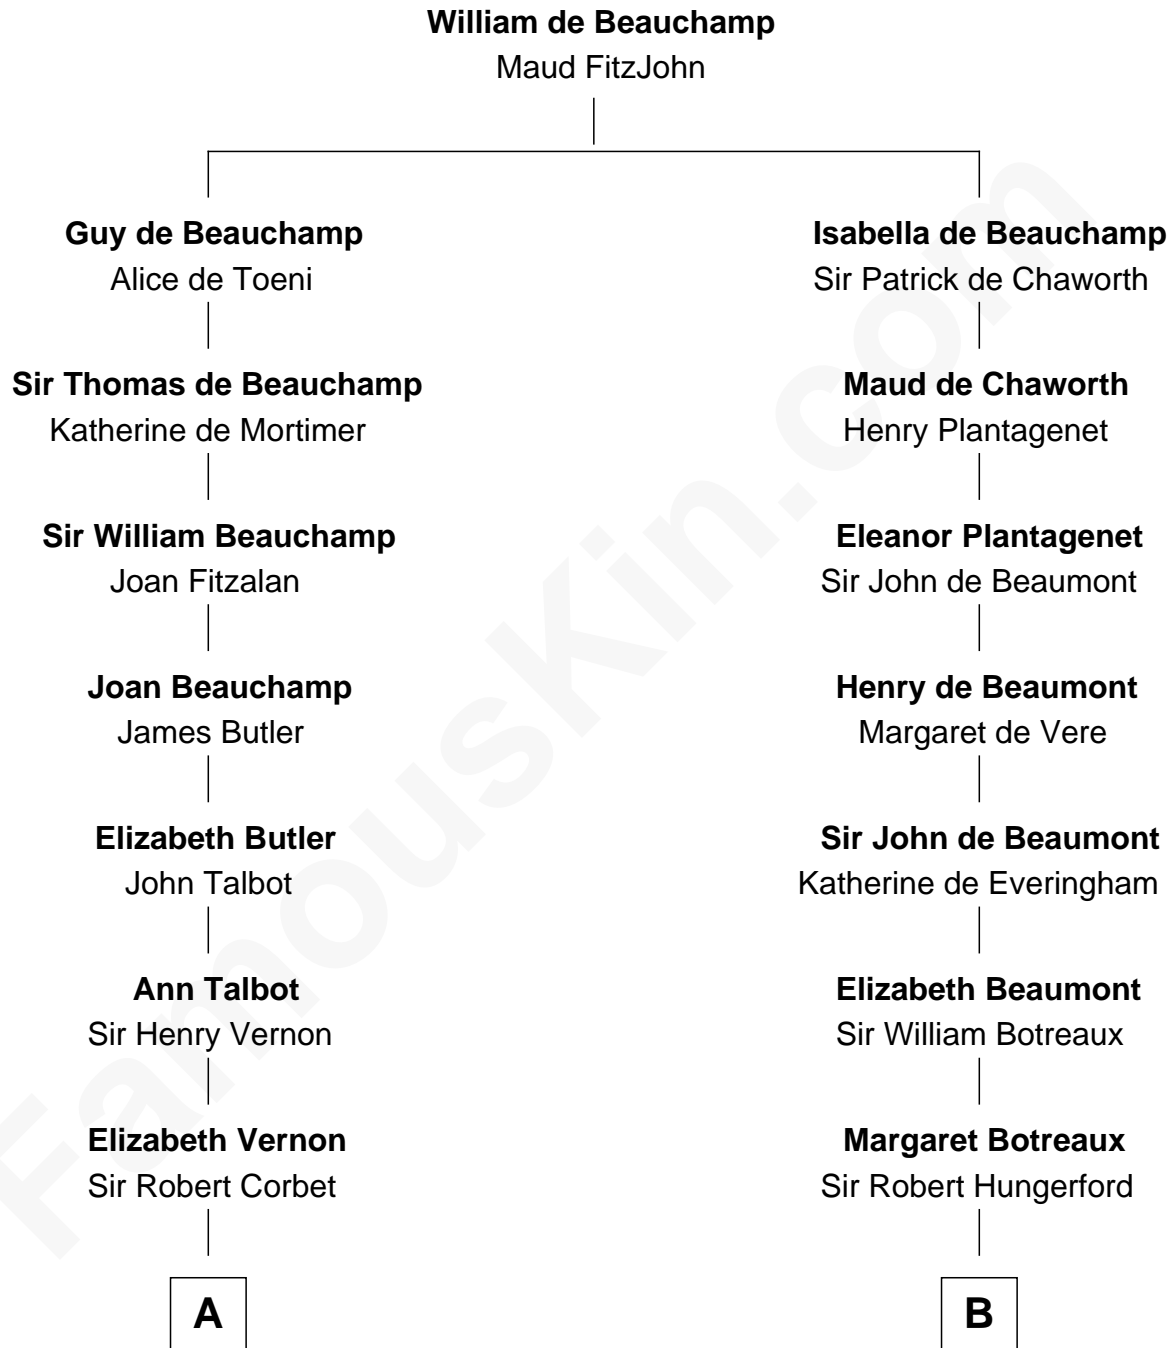

FamousKin.com Relationship Chart of

Ileana Douglas

TV and Movie Actress

20th cousin 1 time removed of

Guillermo Billinghurst

31st President of Peru

C

Emma Jane Douglas
Col. George Taliaferro Shackelford

Lena Priscilla Shackelford
Edouard Gregory Hesselberg

Melvyn Edouard Hesselberg
Rosalind Hightower

Gregory Hesselberg
Joan Georgescu

Illeana Douglas
TV and Movie Actress

D

Rev. William Billinghurst
Catharine Bellas