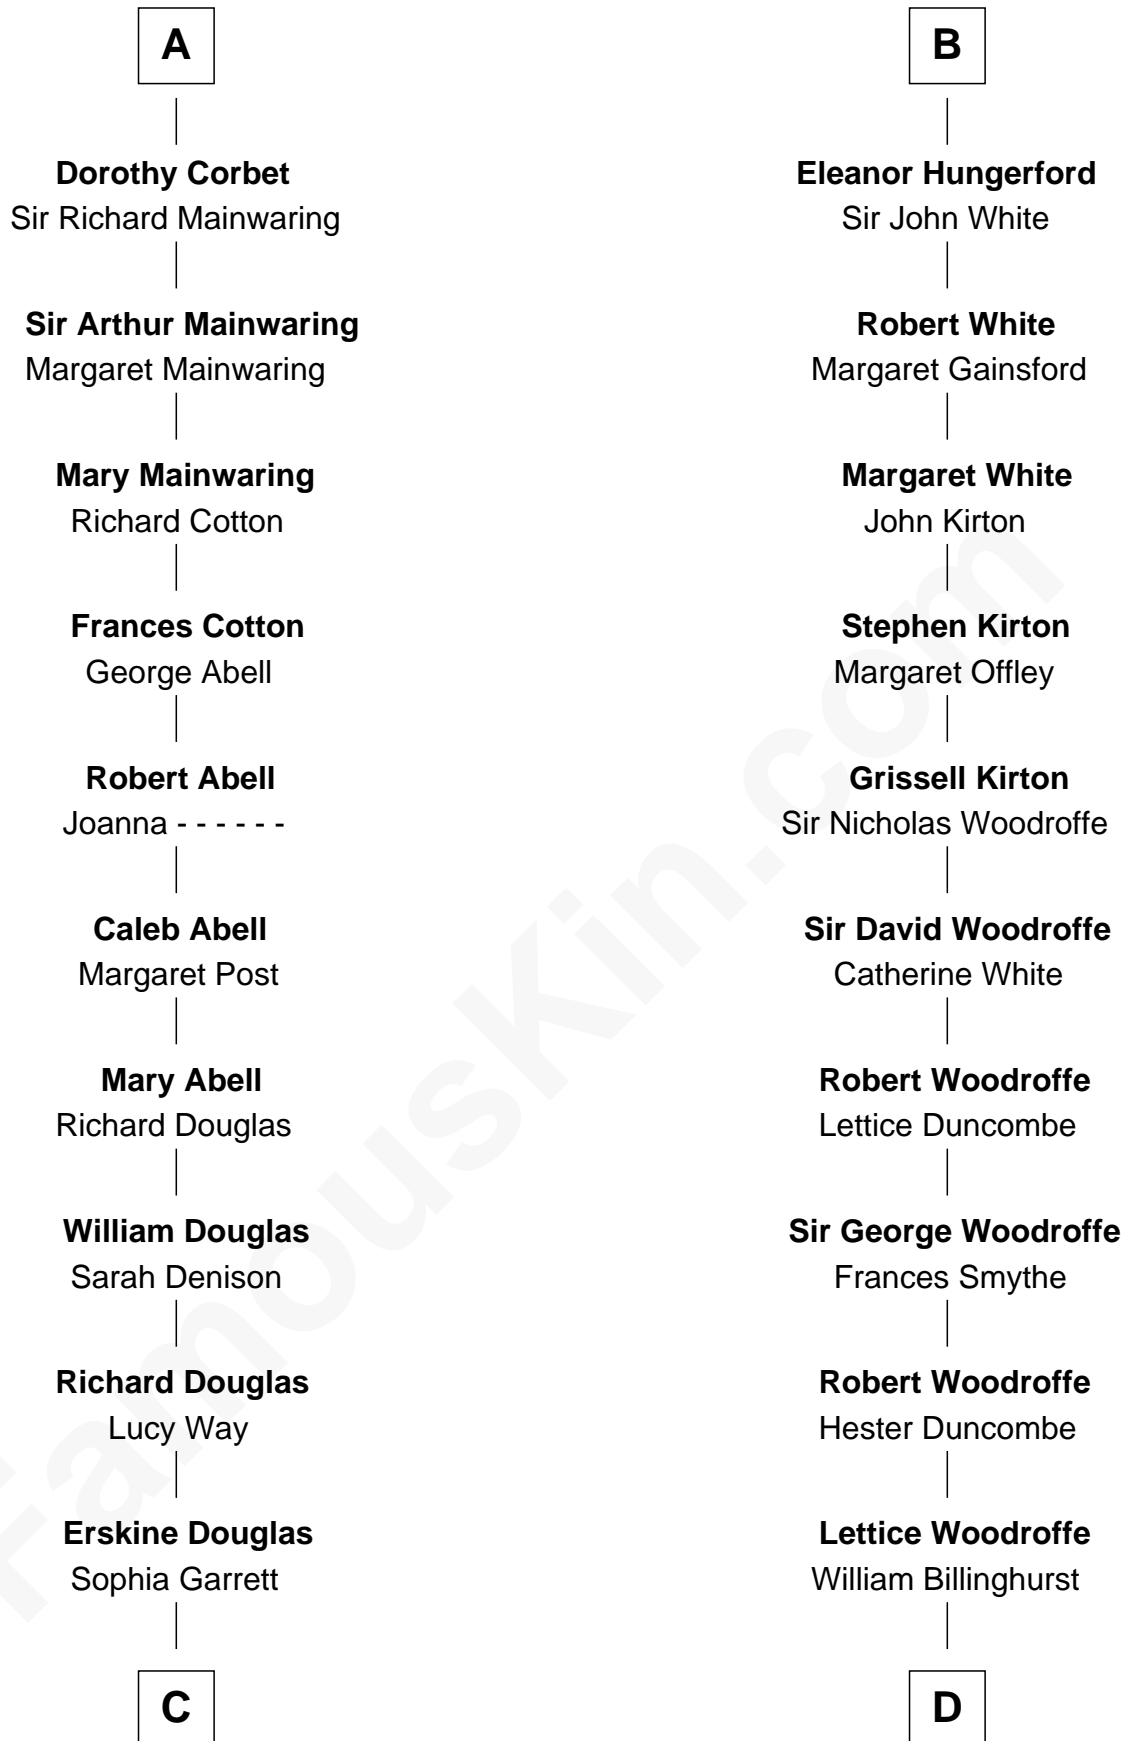

FamousKin.com Relationship Chart of

Ileana Douglas

TV and Movie Actress

20th cousin 1 time removed of

Guillermo Billinghurst

31st President of Peru

C

Emma Jane Douglas
Col. George Taliaferro Shackelford

Lena Priscilla Shackelford
Edouard Gregory Hesselberg

Melvyn Edouard Hesselberg
Rosalind Hightower

Gregory Hesselberg
Joan Georgescu

Illeana Douglas
TV and Movie Actress

D

Rev. William Billinghurst
Catharine Bellas