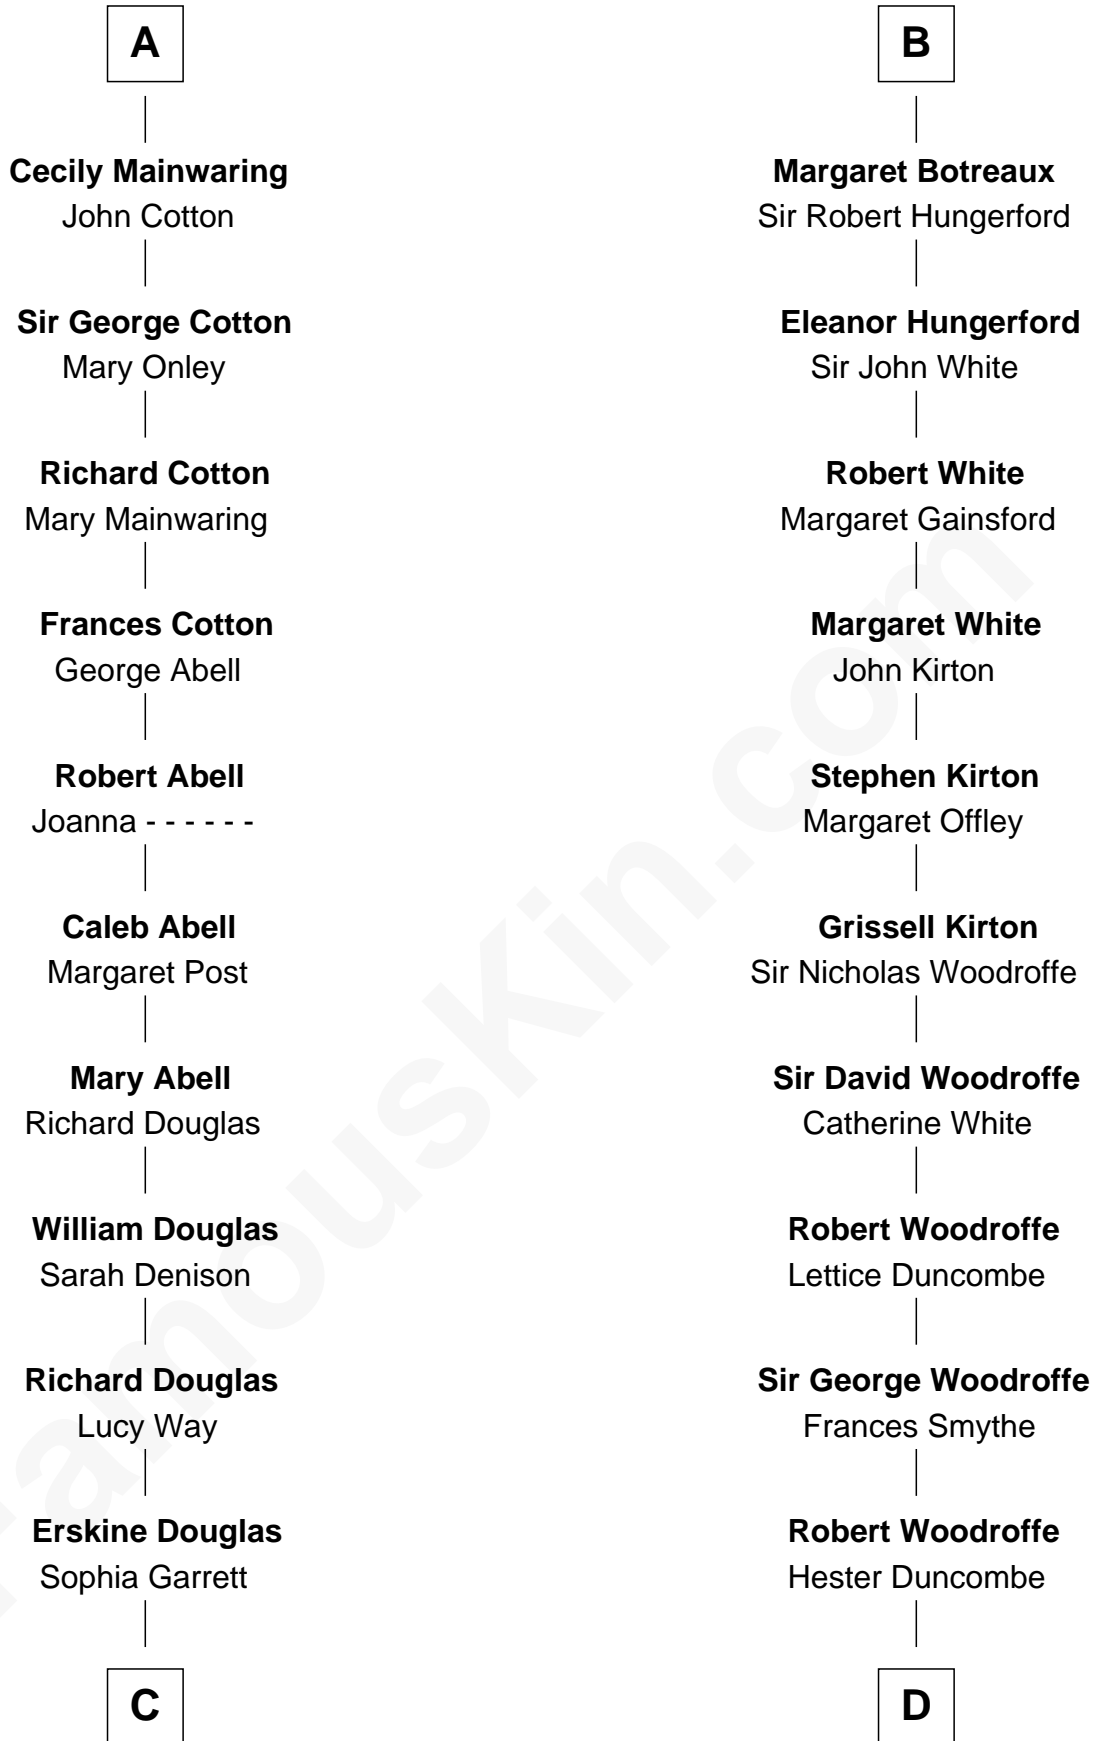

FamousKin.com Relationship Chart of

Illeana Douglas

TV and Movie Actress

21st cousin of

Guillermo Billinghurst

31st President of Peru

Sir Roger de Quincy

Helen of Galloway

Margaret de Vere

Sir John de Beaumont

Katherine de Everingham

Elizabeth Beaumont

Sir William Botreaux

B

C

Emma Jane Douglas
Col. George Taliaferro Shackelford