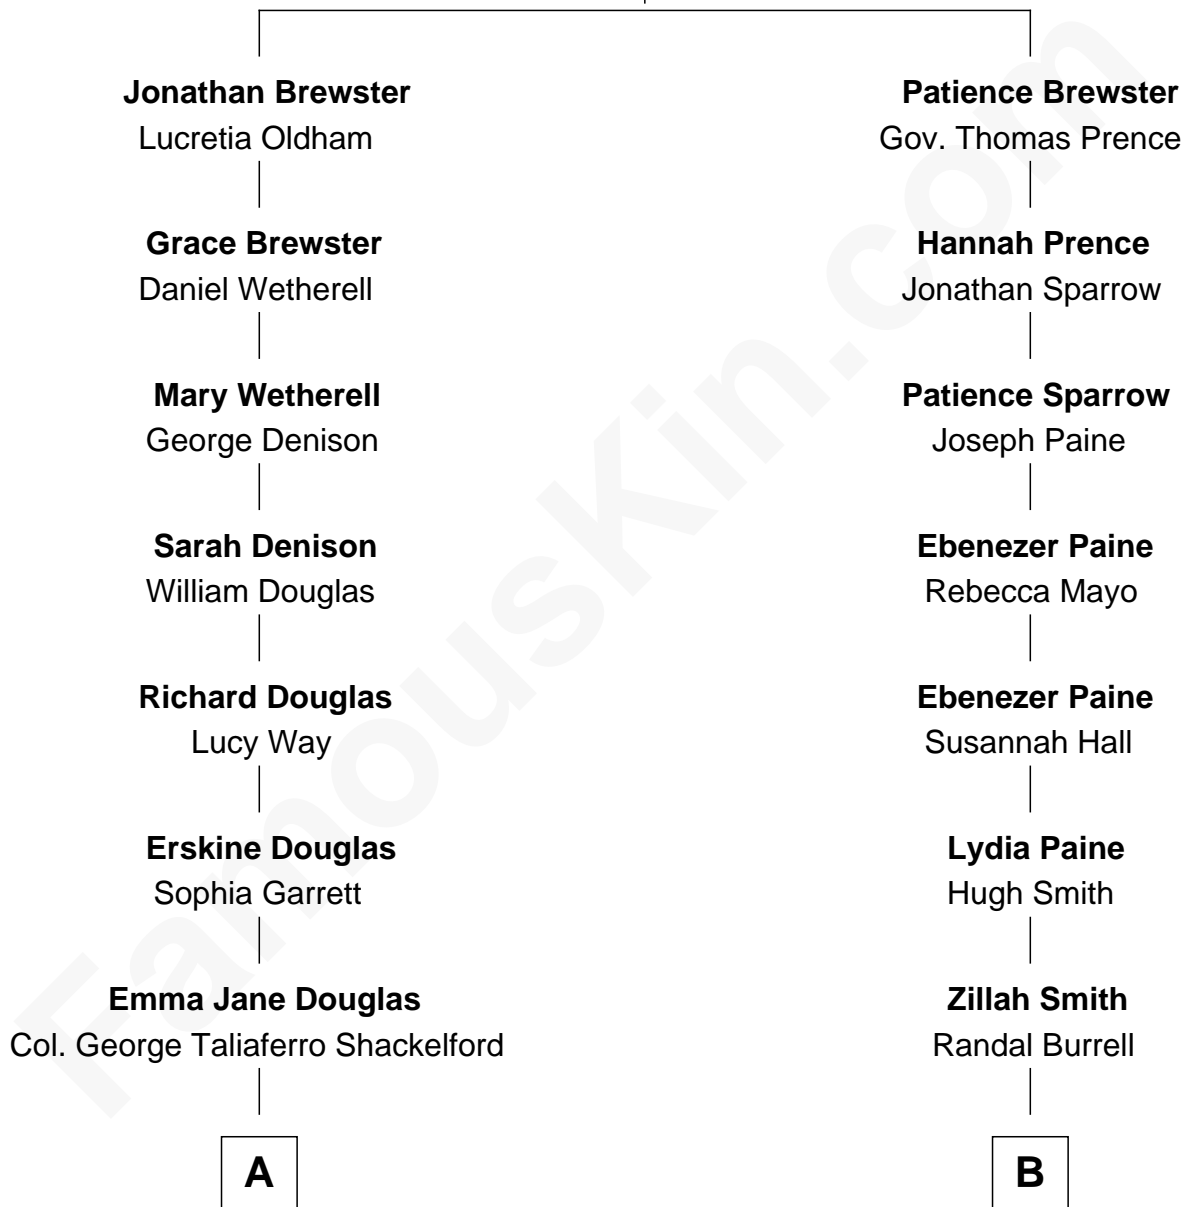

FamousKin.com Relationship Chart of

Ileana Douglas

TV and Movie Actress

9th cousin 1 time removed of

Merrill C. Meigs

Publisher, Chicago Herald & Examiner

William Brewster

Mary - - - - -

A

Lena Priscilla Shackelford
Edouard Gregory Hesselberg

Melvyn Edouard Hesselberg
Rosalind Hightower

Gregory Hesselberg
Joan Georgescu

Illeana Douglas
TV and Movie Actress

B

James Burrell
Deborah Haupt Eaton