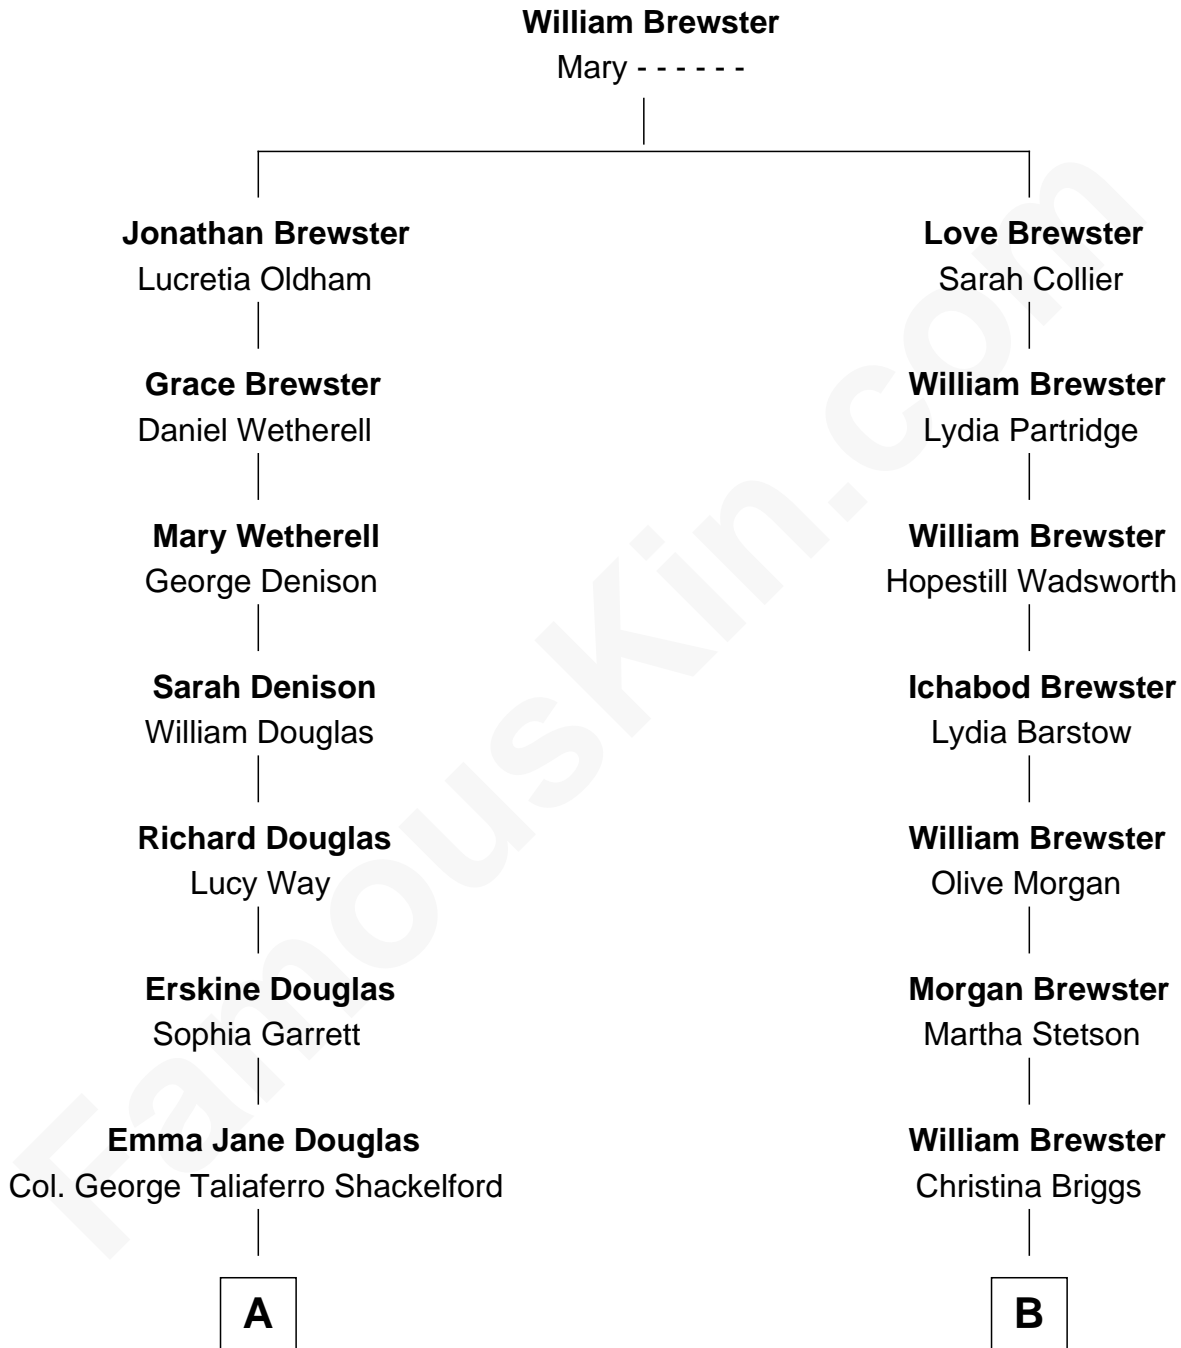

# FamousKin.com Relationship Chart of

**Melvyn Douglas**

*Movie Actor*

8th cousin 1 time removed of

**Owen Brewster**

*54th Governor of Maine*

**A**

**Lena Priscilla Shackelford**  
Edouard Gregory Hesselberg

**Melvyn Douglas**  
*Movie Actor*

**B**

**Abiatha B. Brewster**  
Clara Warren

**William Edmund Brewster**  
Carrie S. Bridges

**Owen Brewster**  
*54th Governor of Maine*

FamousKin.com