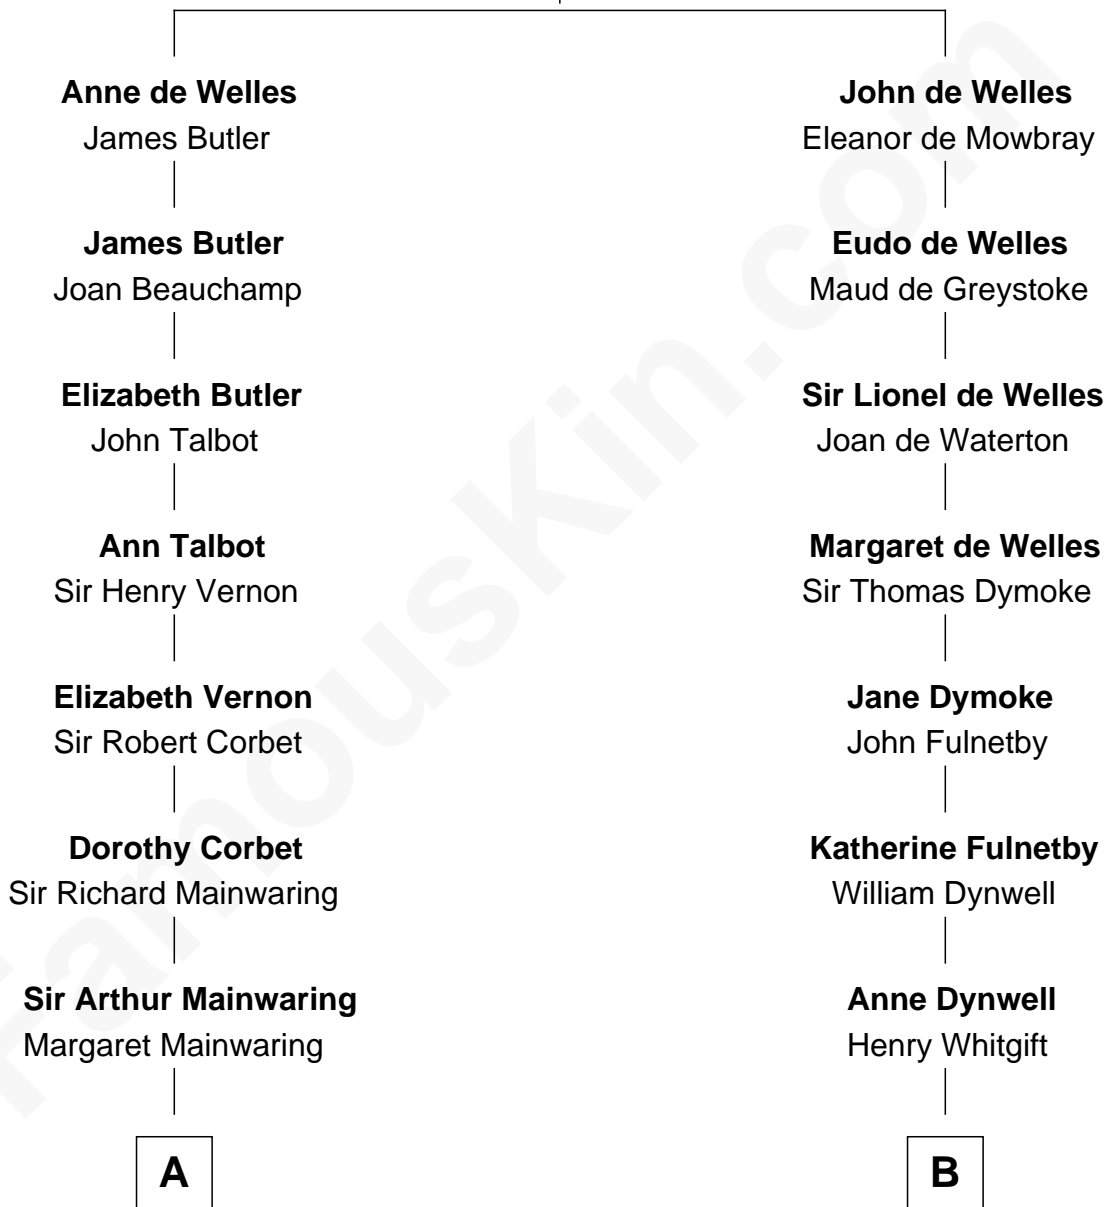

FamousKin.com

Relationship Chart of

Melvyn Douglas

Movie Actor

17th cousin 2 times removed of

Owen Brewster

54th Governor of Maine

John de Welles

Maud de Roos

C

Owen W. Bridges

Lydia A. -----

Carrie S. Bridges

William Edmund Brewster

Owen Brewster

54th Governor of Maine