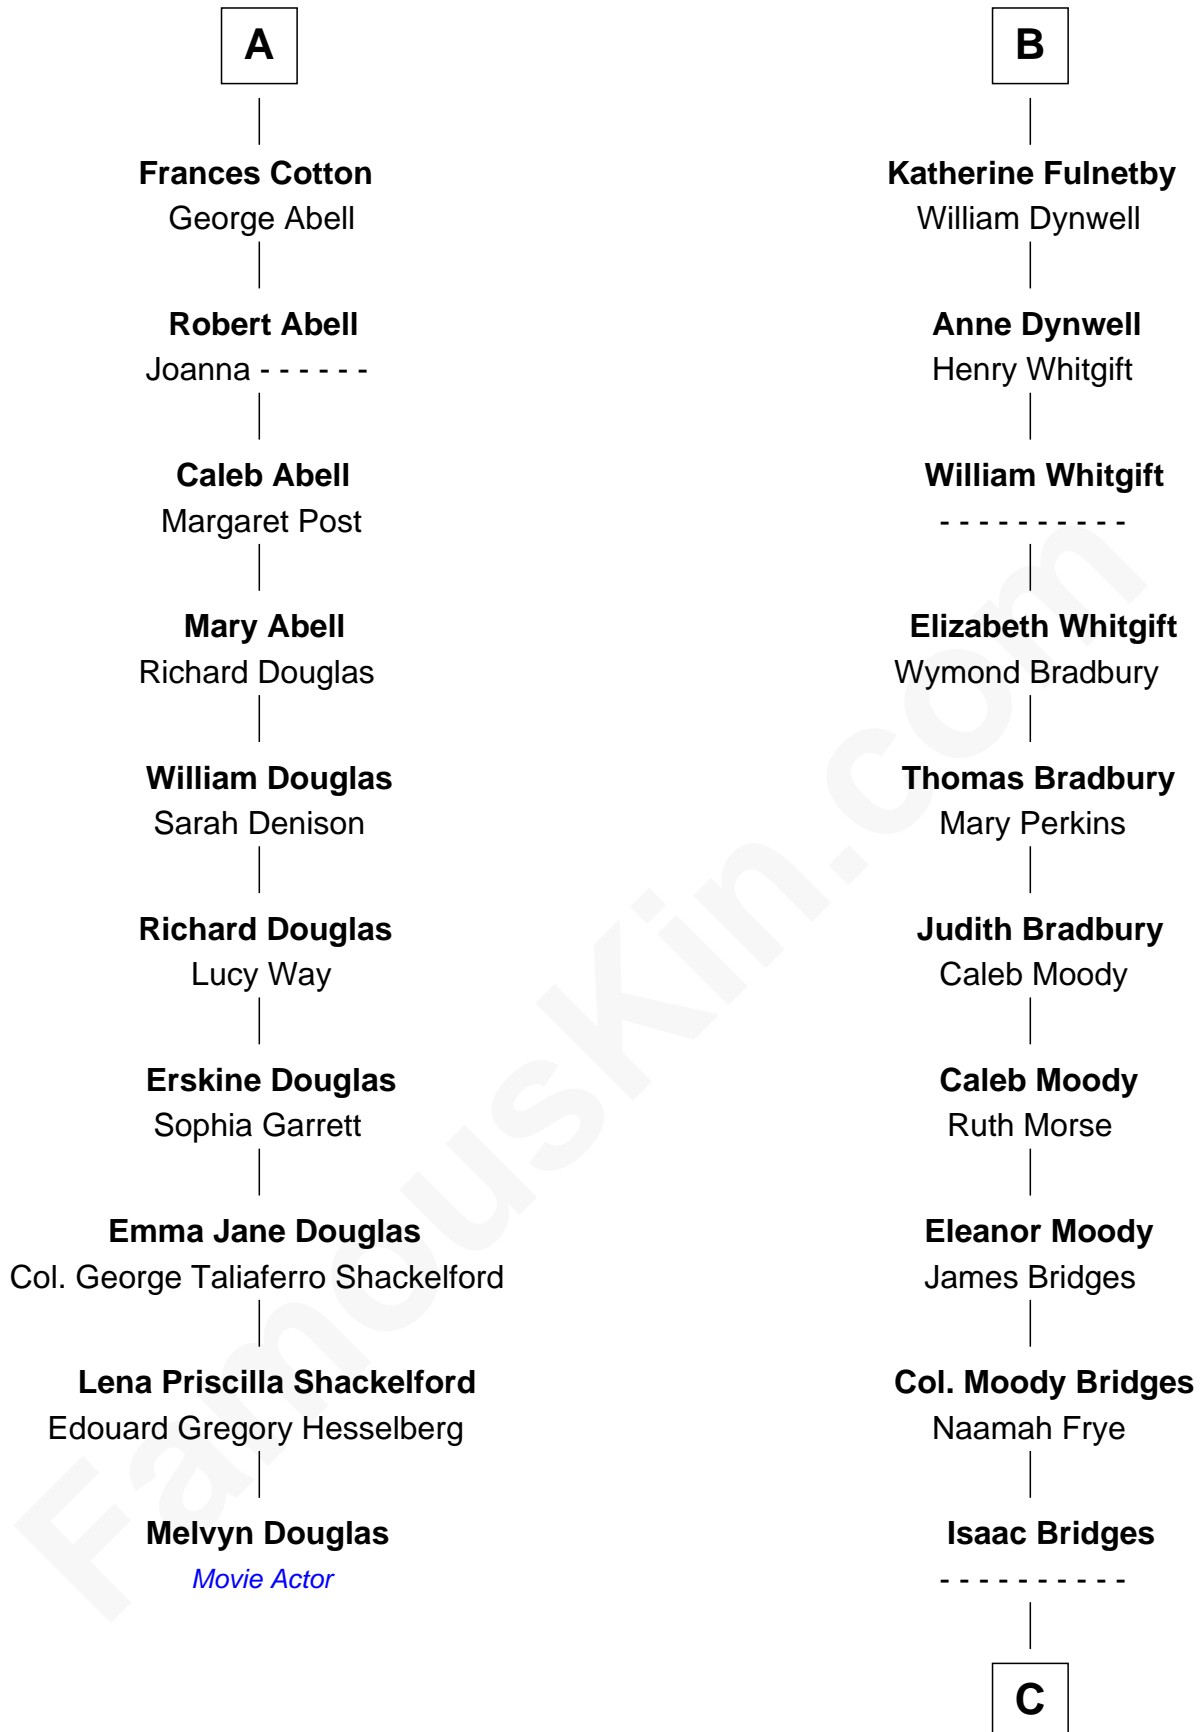

**FamousKin.com**  
**Relationship Chart of**  
**Melvyn Douglas**  
*Movie Actor*

16th cousin 5 times removed of

**Owen Brewster**  
*54th Governor of Maine*

**Sir Maurice de Berkeley**  
 Eve la Zouche

**Sir George Cotton**  
 Mary Onley

**Margaret de Welles**  
 Sir Thomas Dymoke

**Richard Cotton**  
 Mary Mainwaring

**Jane Dymoke**  
 John Fulnetby

**A**

**B**

**C**

Abiezer Bridges