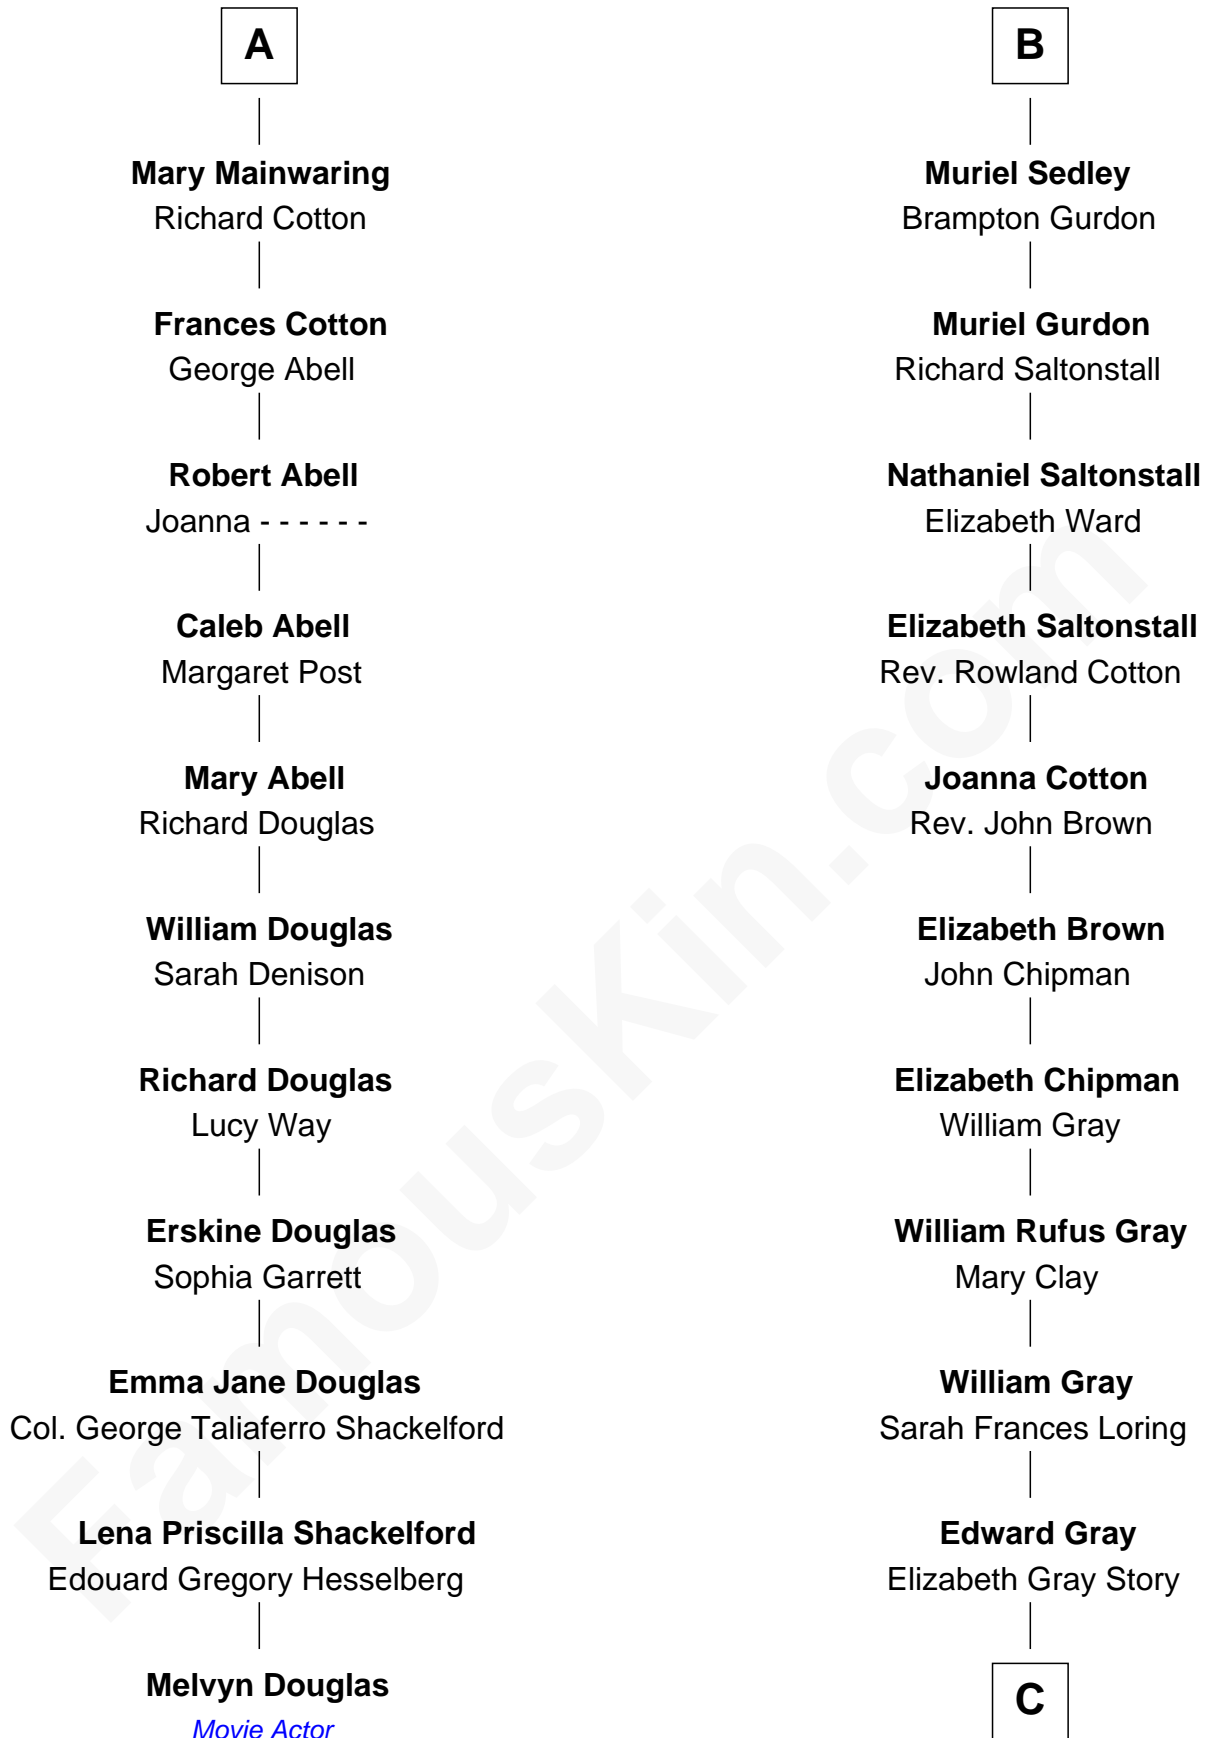

FamousKin.com Relationship Chart of

Melvyn Douglas

Movie Actor

17th cousin 2 times removed of

Story Musgrave

NASA Astronaut

Sir Richard Fitzalan

Elizabeth de Bohun

C

Marguerite Gray
John Butler Swann

Marguerite Swann
Percy Musgrave

Story Musgrave
NASA Astronaut

FamousKin.com