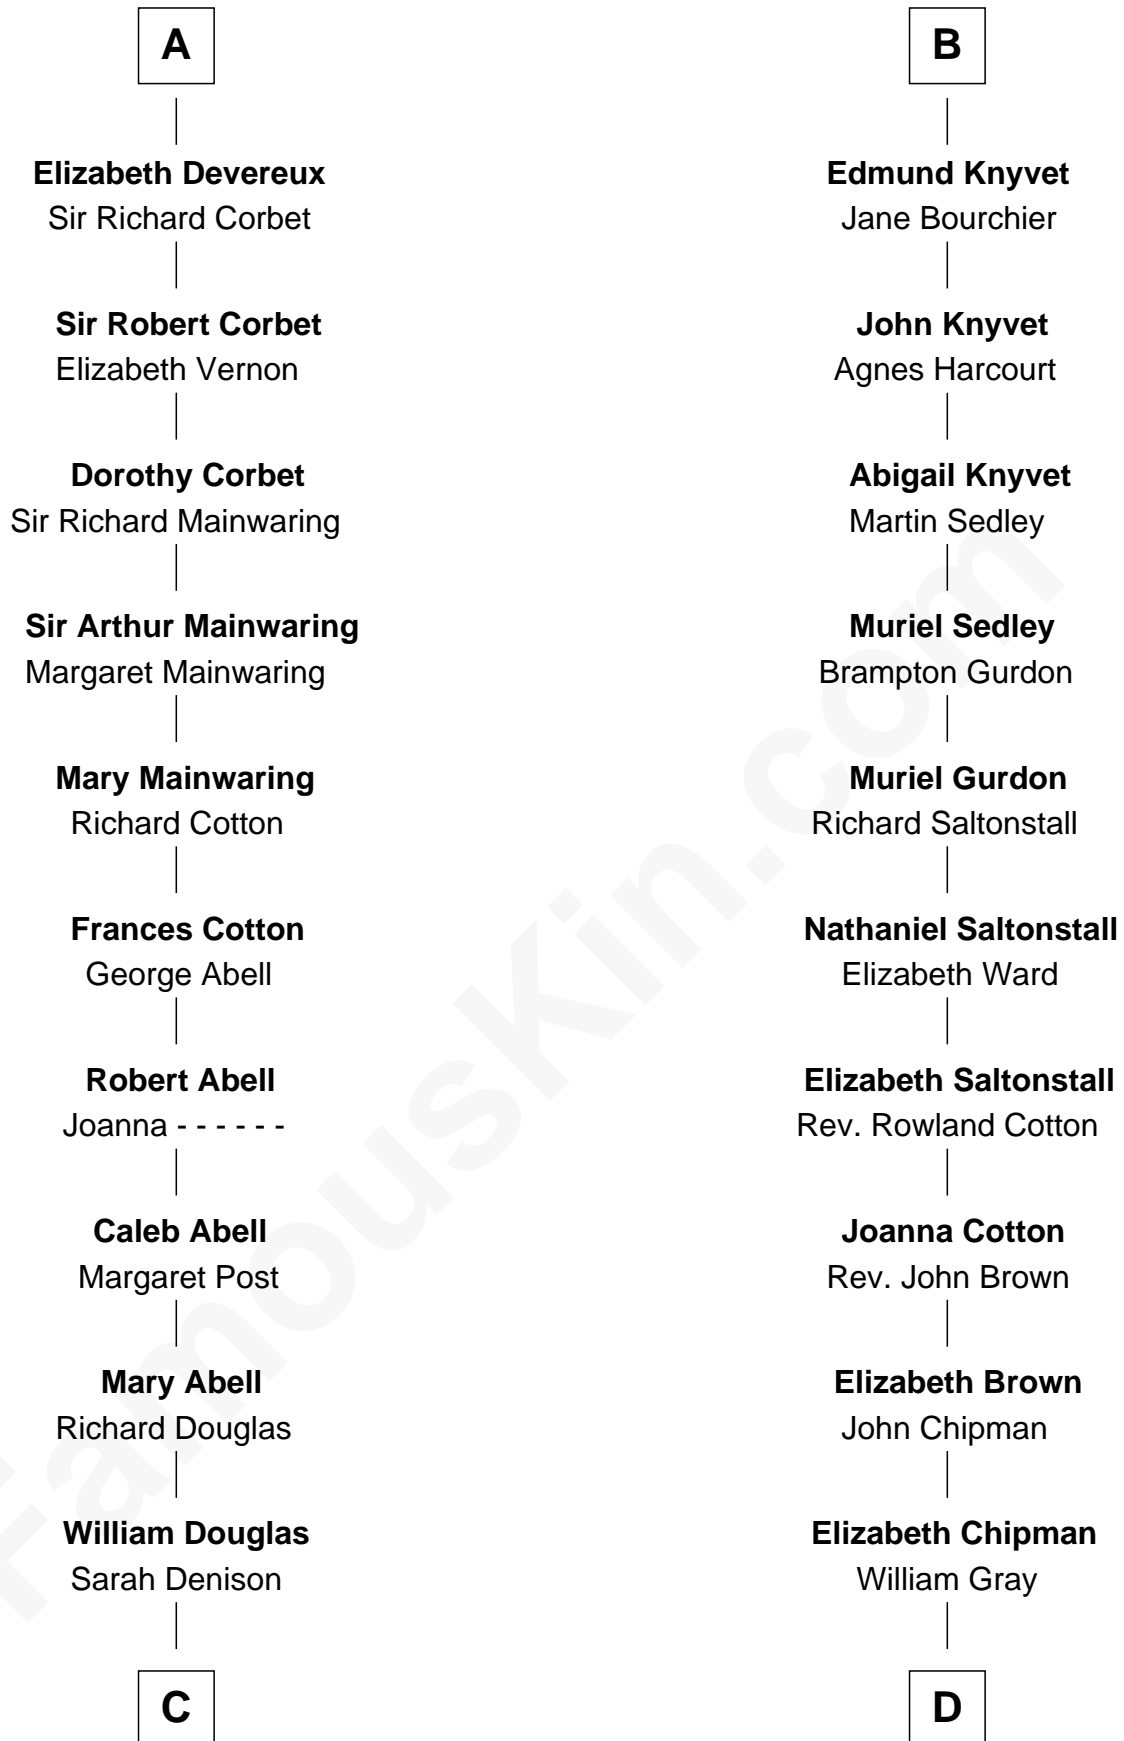

FamousKin.com
Relationship Chart of
Melvyn Douglas
Movie Actor

18th cousin 3 times removed of
Horace Gray
U.S. Supreme Court Justice

Nicholas de Stafford

C

Richard Douglas

Lucy Way

Erskine Douglas

Sophia Garrett

Emma Jane Douglas

Col. George Taliaferro Shackelford

Lena Priscilla Shackelford

Edouard Gregory Hesselberg

Melvyn Douglas

Movie Actor

D

Horace Gray