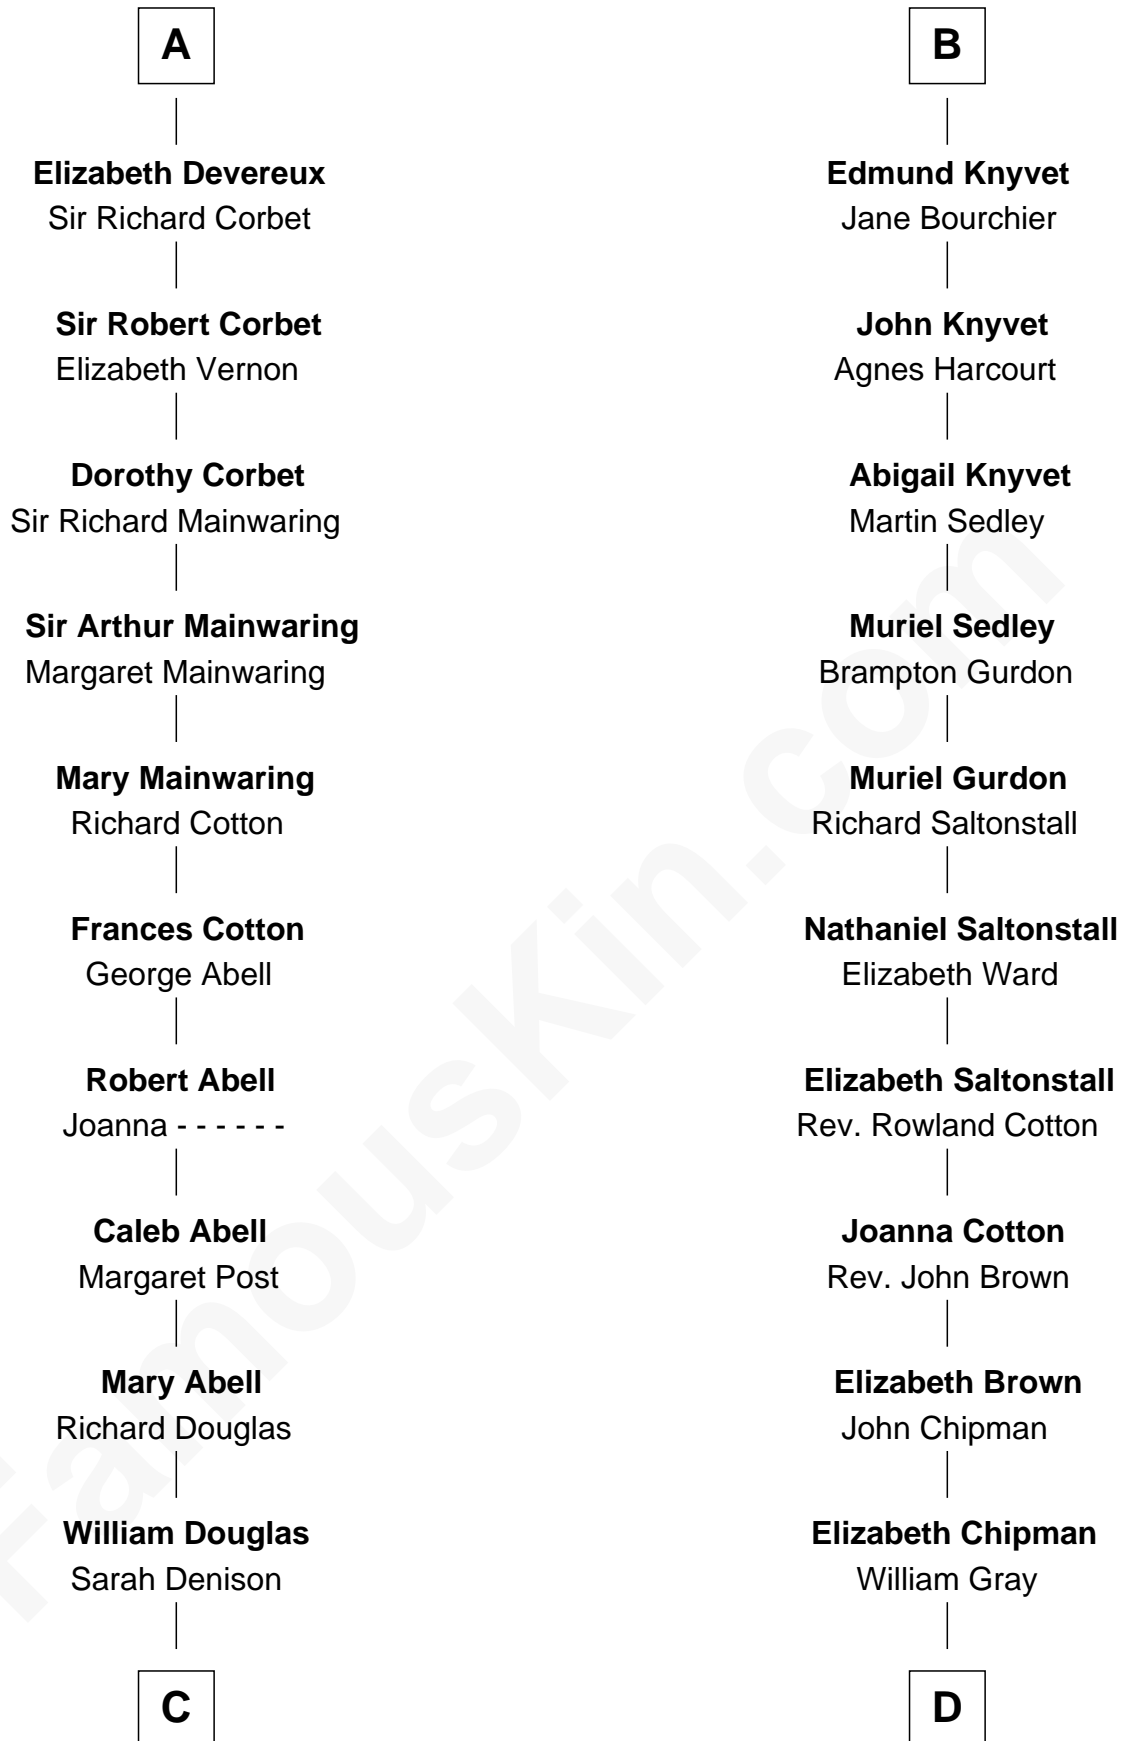

FamousKin.com
Relationship Chart of
Melvyn Douglas
Movie Actor

18th cousin 3 times removed of
Horace Gray
U.S. Supreme Court Justice

C

Richard Douglas

Lucy Way

Erskine Douglas

Sophia Garrett

Emma Jane Douglas

Col. George Taliaferro Shackelford

Lena Priscilla Shackelford

Edouard Gregory Hesselberg

Melvyn Douglas

Movie Actor

D

Horace Gray

Harriet Upham

Horace Gray

U.S. Supreme Court Justice

FamousKin.com